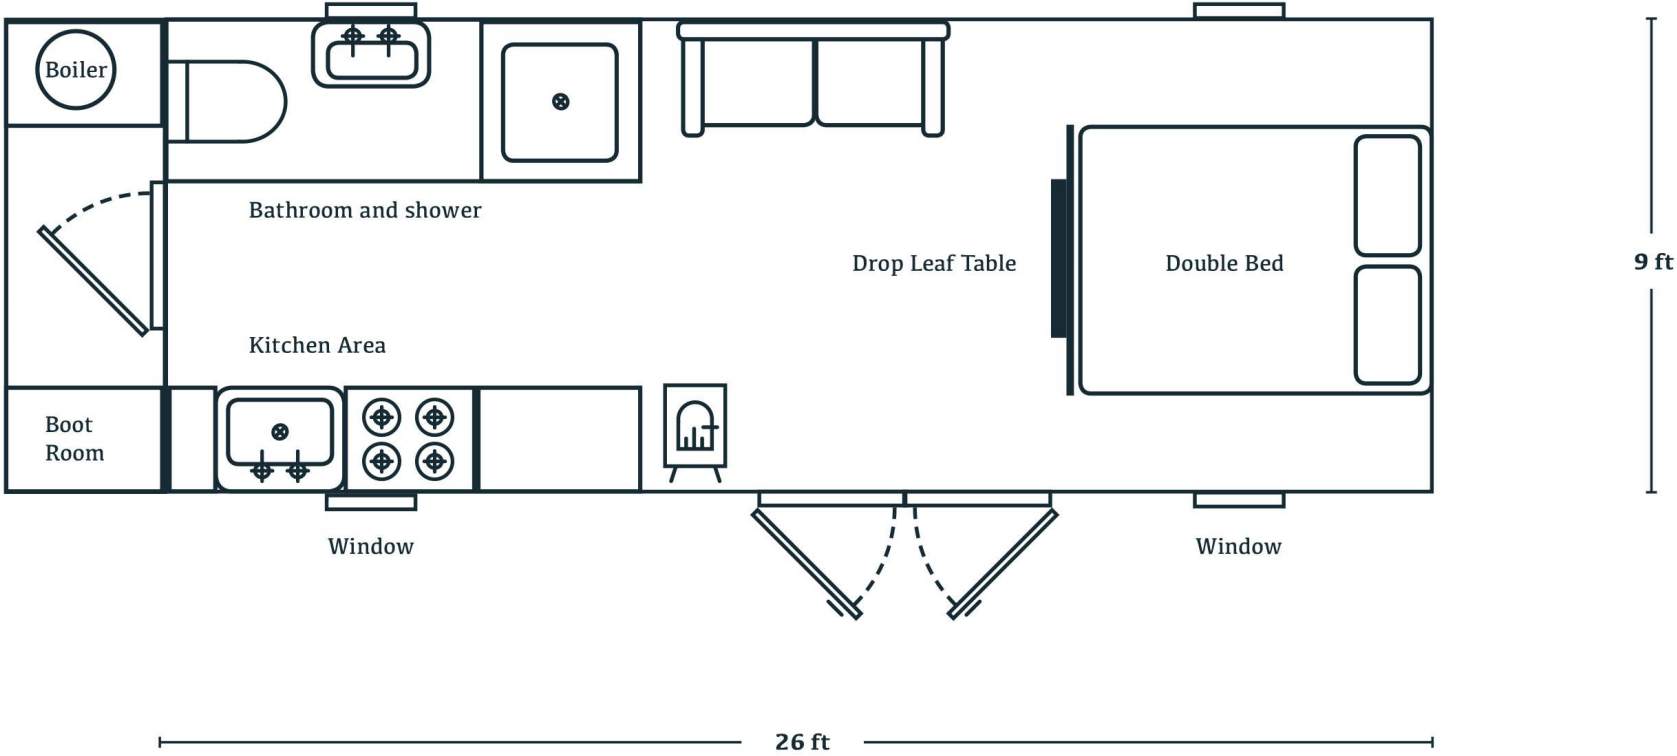

002

0m 1:50 @ ISO A4 5m

Ashwood Shepherd Huts
Manor Farm, Hele, Taunton
Somerset TA4 1AH

Telephone 01823 461 638
info@ashwoodshepherdhuts.co.uk
www.ashwoodshepherdhuts.co.uk

Ashwood Shepherds Cabin Plan
Elevation to scale