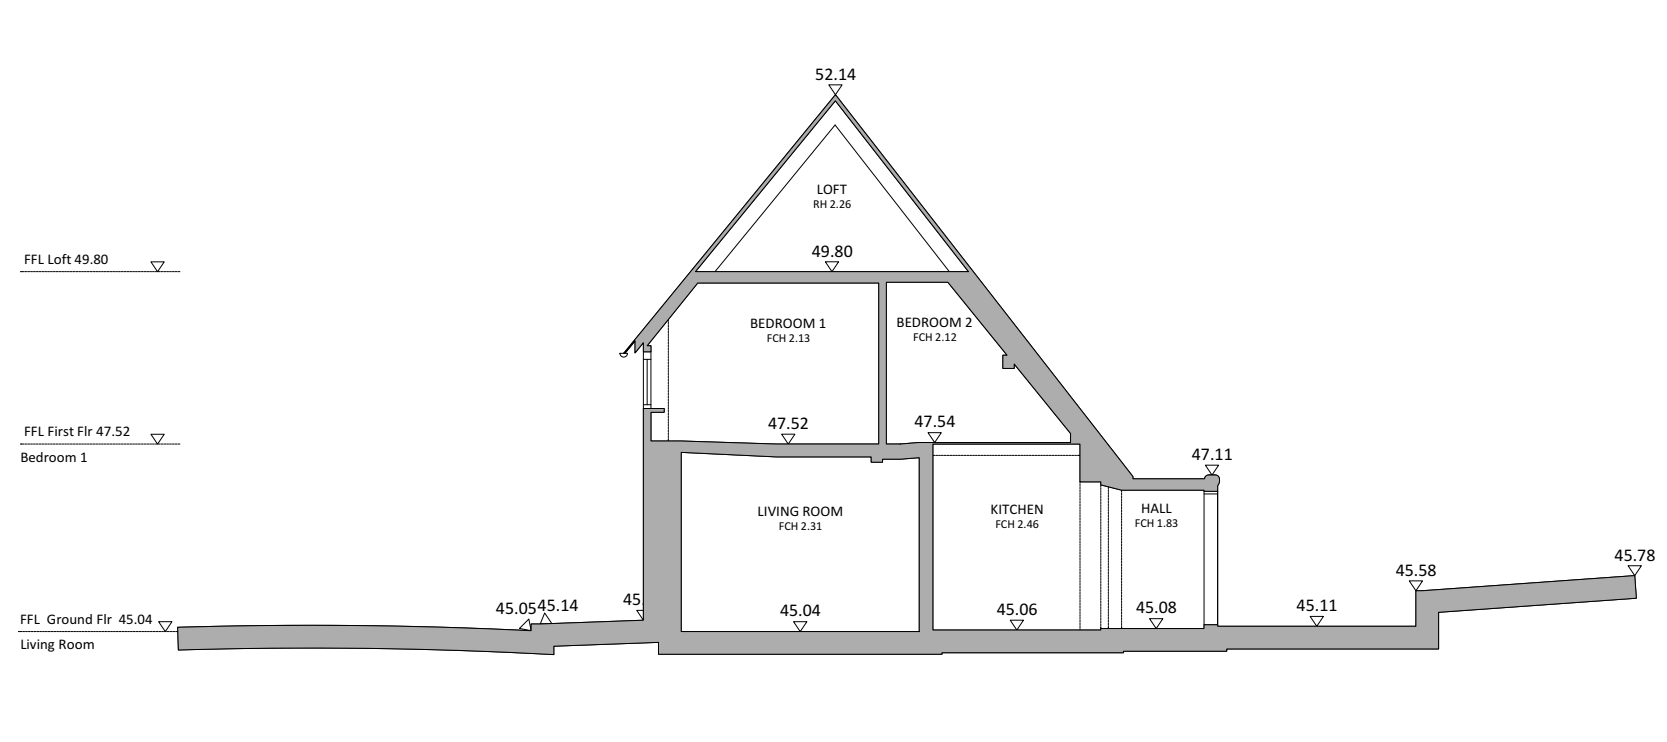

1 Existing Northeast Elevation
Scale: 1:100

2 Existing Northwest Elevation
Scale: 1:100

3 Existing Southwest Elevation
Scale: 1:100

4 Existing Section A-A
Scale: 1:100

Disclaimer:
This drawing is the copyright of archangels ARCHITECTS Ltd and may not be reproduced or used except by written permission.

Figured dimensions to have precedence over scaling. Check all site dimensions prior to fabrication. Refer any discrepancies found to archangels ARCHITECTS Ltd.

Revisions:	Checked
** dd/mm/yyyy **	**

Dwg No. **20064-E-004**

Drawing Title Existing Elevations and Section A
Address 57 Old London Road, Patcham, Brighton BN1 8YA
Client Laura Diamond and Rachel Hillier
Scale 1:100 @ A3
Stage SURVEY
Drawn by AD
Checked by RZ

archangels
ARCHITECTS
 create your dream home
 archangels ARCHITECTS Ltd
 3 dorset place, brighton BN2 1ST
 e: info@aaarchitects.co.uk, t: 01273 267184
 www.aaarchitects.co.uk