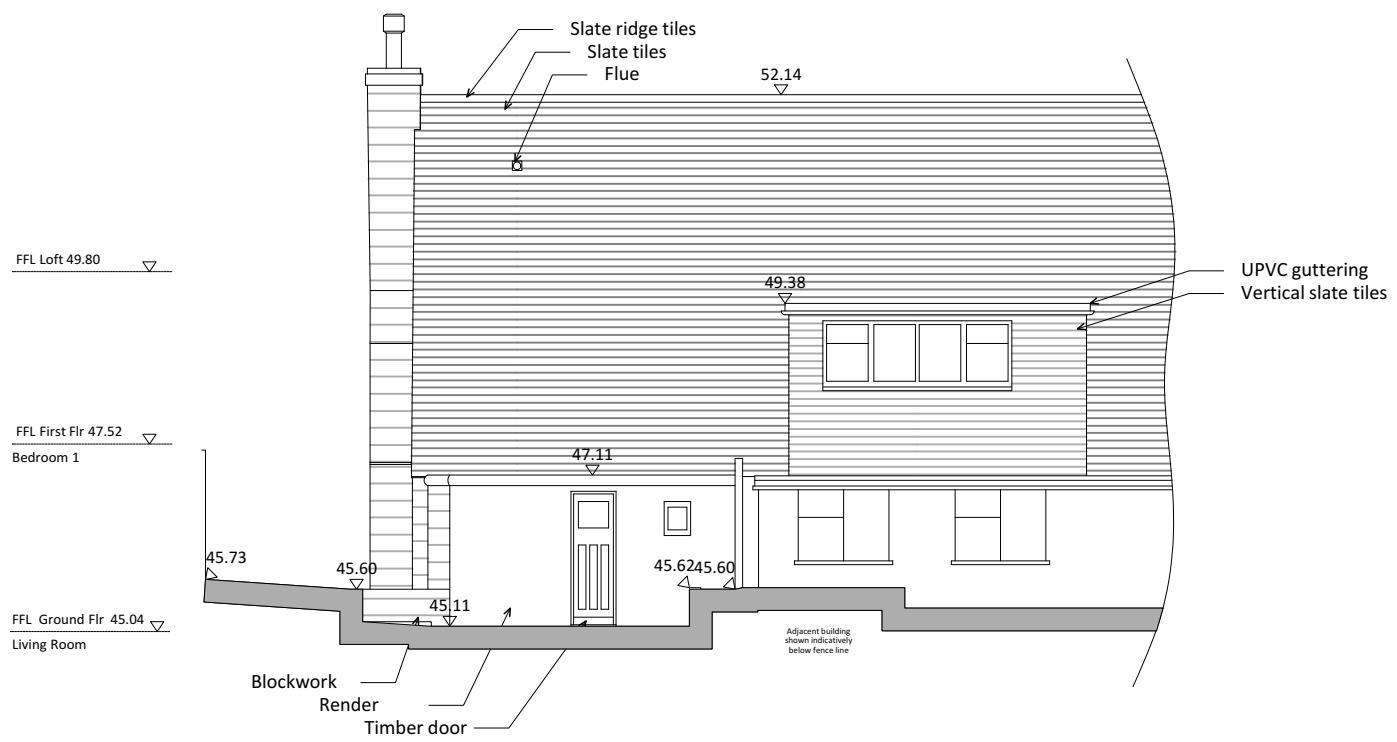

1 Existing Northeast Elevation
Scale: 1:100

2 Existing Northwest Elevation
Scale: 1:100

3 Existing Southwest Elevation
Scale: 1:100

4 Existing Section A-A
Scale: 1:100

Disclaimer:
This drawing is the copyright of archangels ARCHITECTS Ltd and may not be reproduced or used except by written permission.

Drawing Title Existing Elevations and Section A
Address 57 Old London Road, Patcham, Brighton BN1 8YA
Client Laura Diamond and Rachel Hillier
Scale 1:100 @ A3
Stage SURVEY
Drawn by AD
Checked by RZ

archangels
ARCHITECTS
 create your dream home
 archangels ARCHITECTS Ltd
 3 dorset place, brighton BN2 1ST
 e: info@aaarchitects.co.uk, t: 01273 267184
 www.aaarchitects.co.uk