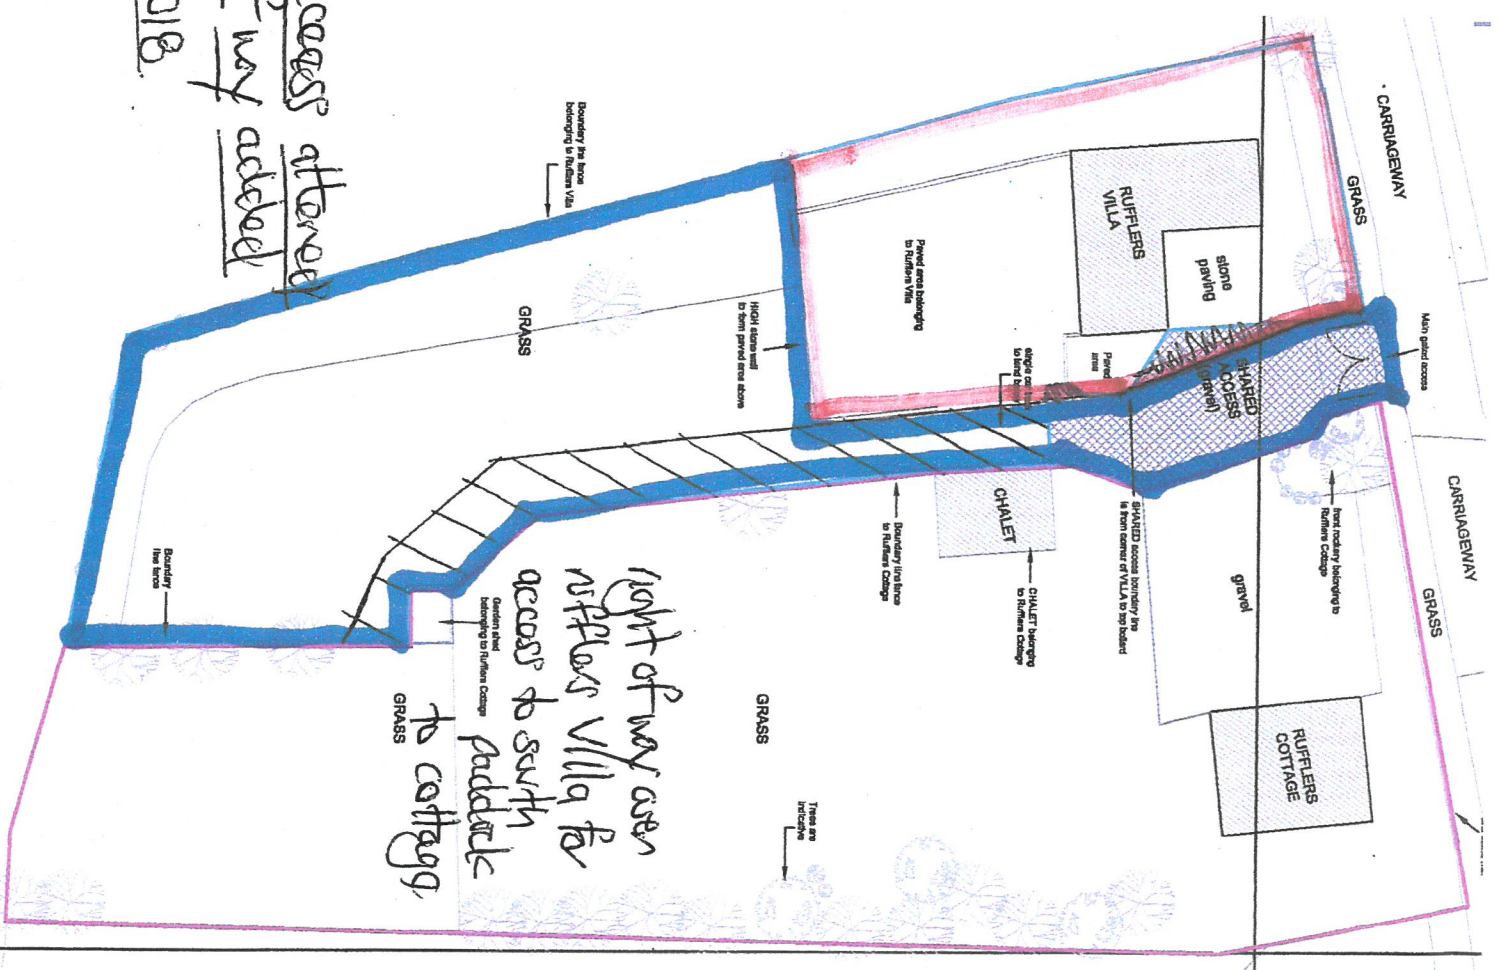

Site Plan Scale 1:1250
 Shows Site Boundary.

*Shared access attorney
 + right of way added
 05/09/2018.*

*right of way over
 Rufflers Villa for
 access to south
 paddock
 to cottages*