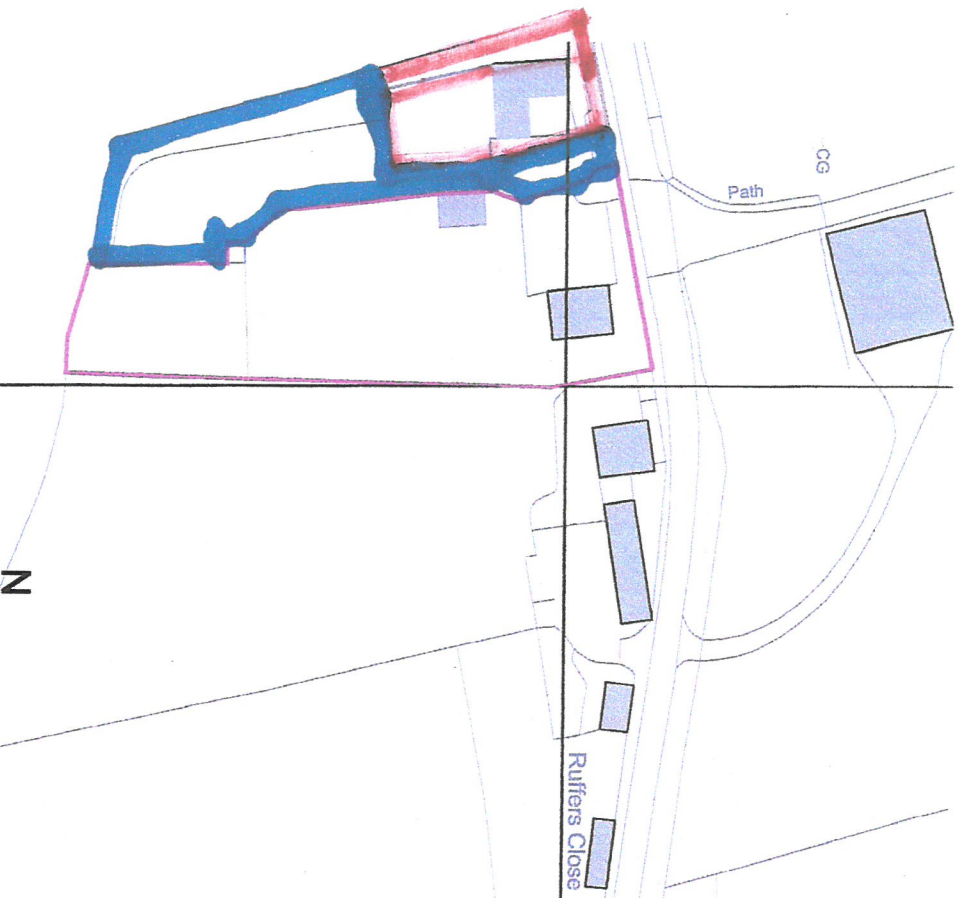

Site Plan Scale 1:1250
 Shows Site Boundary.

*Shared access attorney
 + right of way added
 05/09/2018.*

*right of way over
 Rufflers Villa for
 access to south
 paddock
 to cottages*