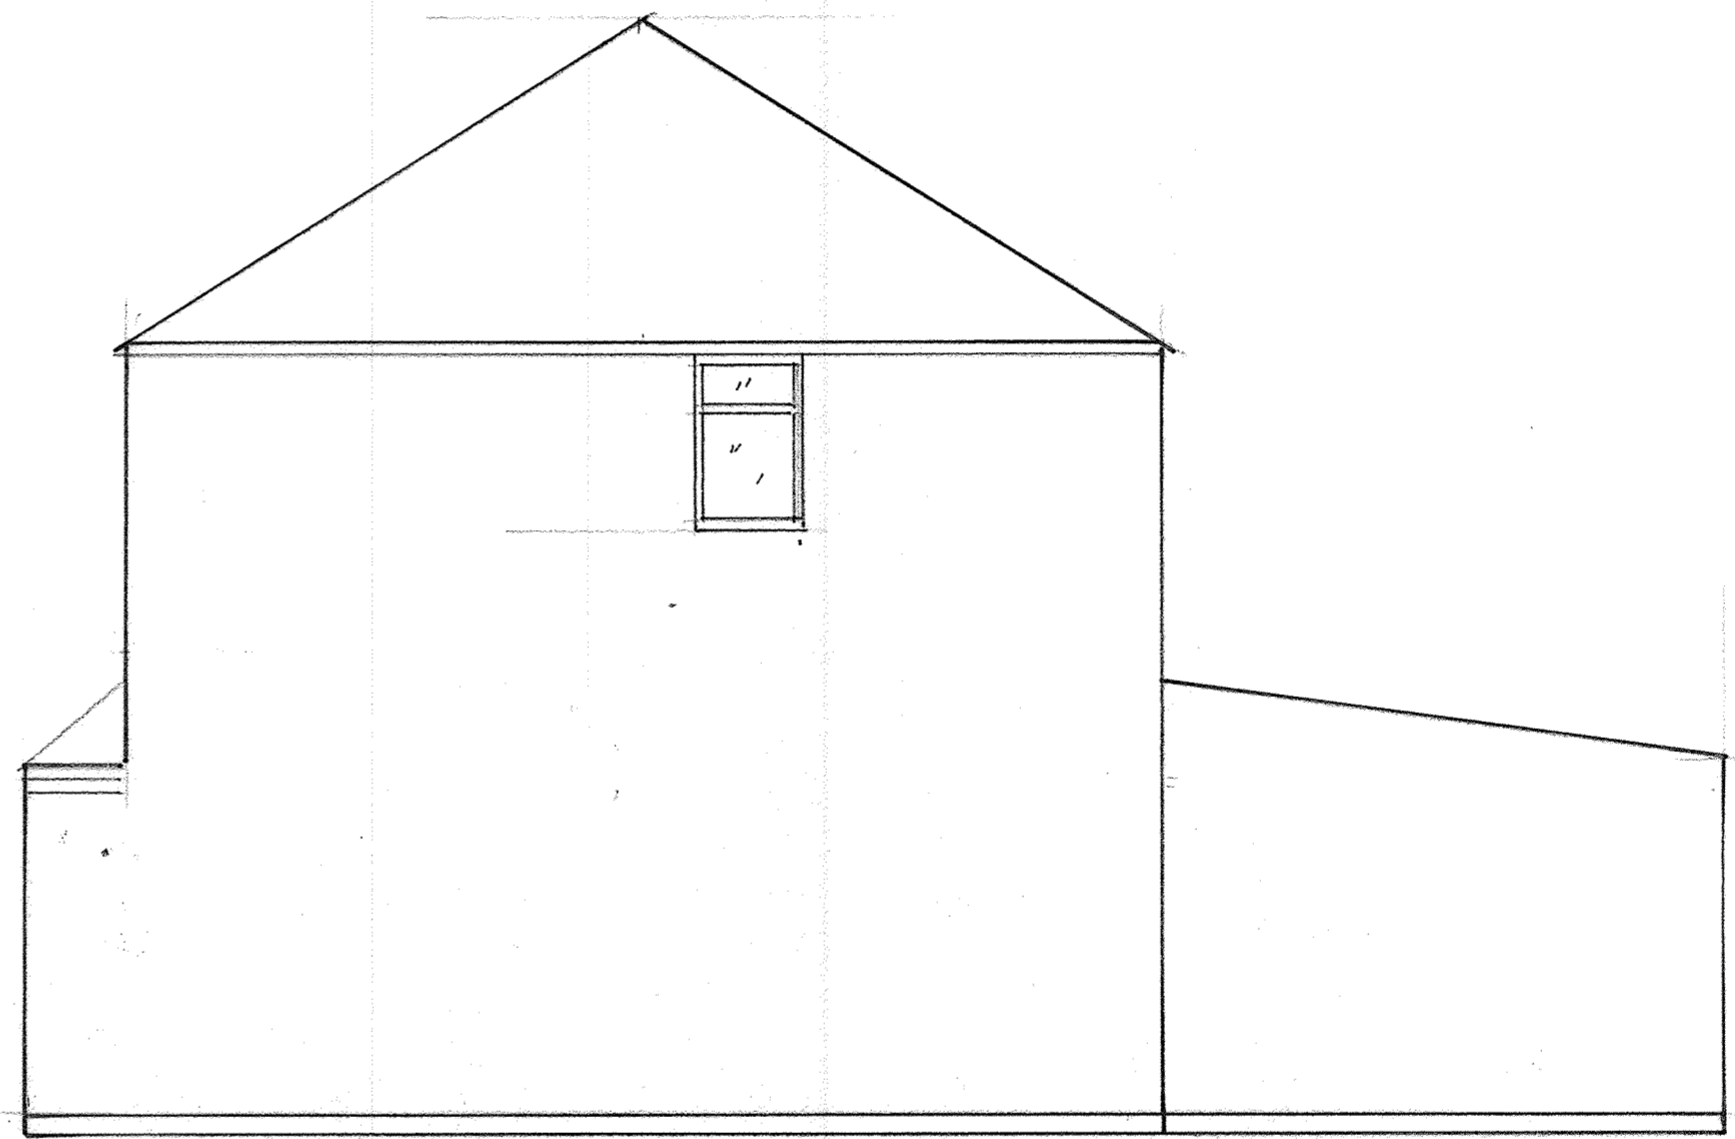

Existing Front Elevation

Existing Side Elevation

Scale 1:50.

127 Frederick Road.
Cheam Surrey SM1 2HT
Scale 1:50 Drwg N^o 2

Date May 2021