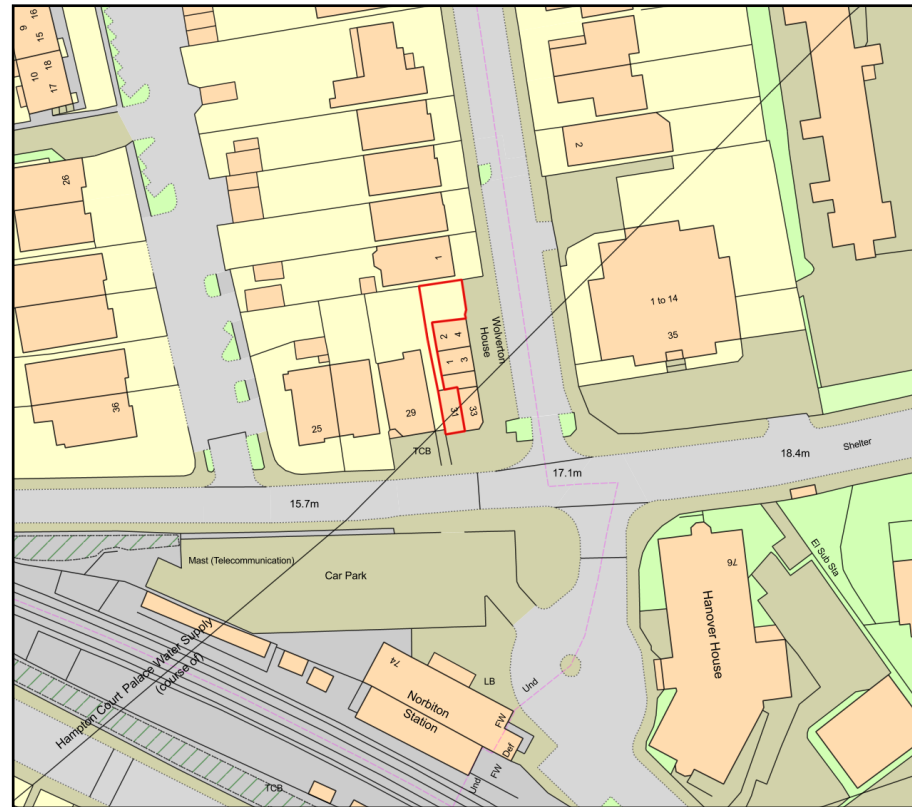

Site Plan

Plan Produced for: 31 Coombe Road, KT2 7AY

Date Produced: 21 Dec 2020

Plan Reference Number: TQRQM20356112620986

Scale: 1:1250 @ A4

© Crown copyright and database rights 2019 OS 100042766