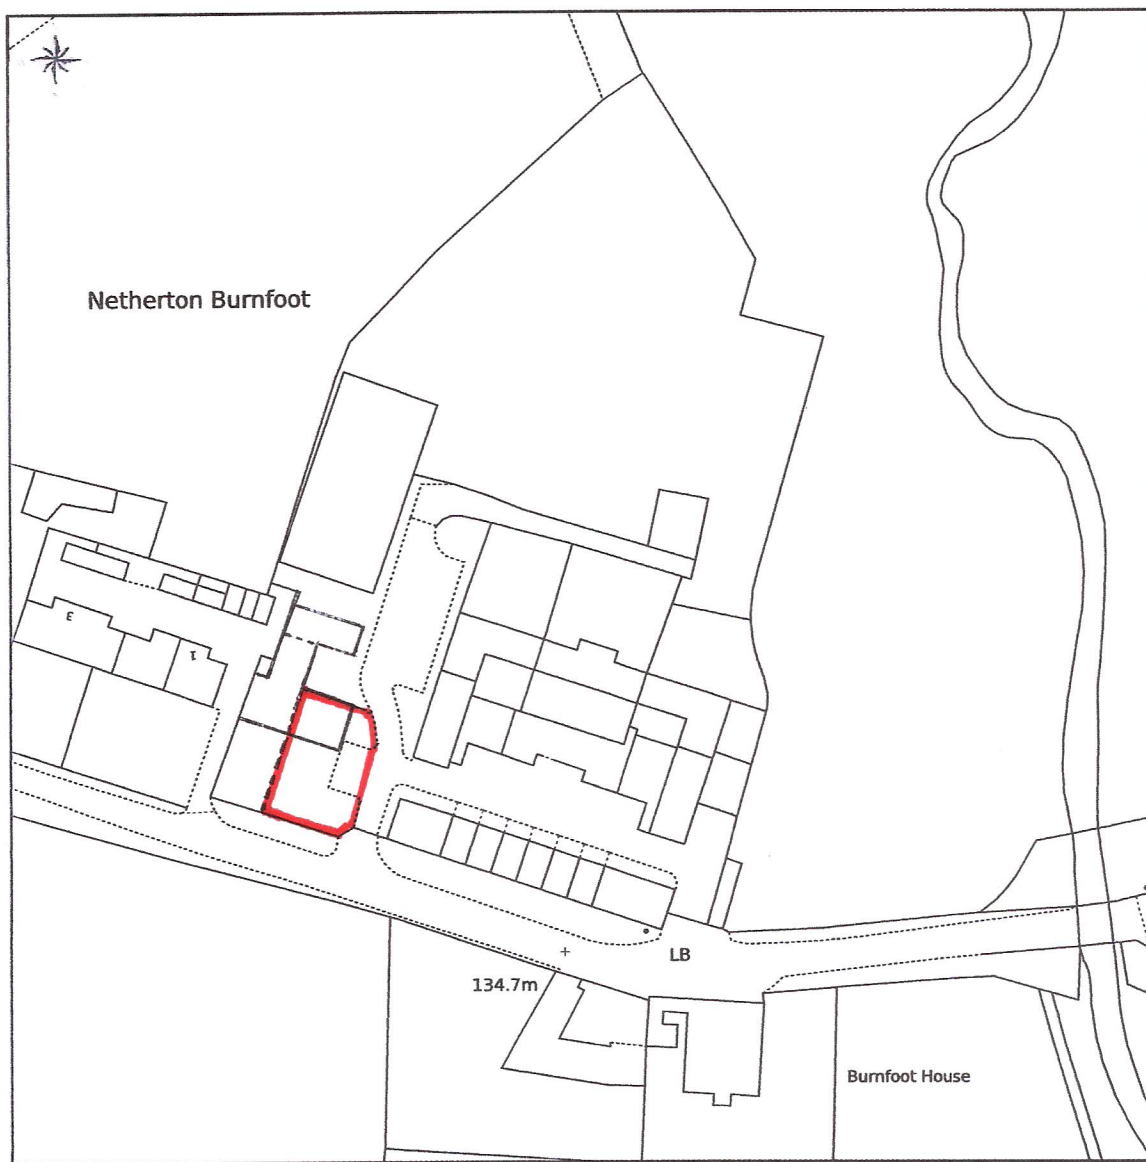

Burnfoot Holiday Cottages, NE65 7EY

This Plan includes the following Licensed Data: OS MasterMap Black and White PDF Site Plan by the Ordnance Survey National Geographic Database and incorporating surveyed revision available at the date of production. Reproduction in whole or in part is prohibited without the prior permission of Ordnance Survey. The representation of a road, track or path is no evidence of a right of way. The representation of features as lines is no evidence of a property boundary. © Crown copyright and database rights 2013. Ordnance Survey 0100031673

Scale: 1:1250, paper size: A4

Site Location Plan