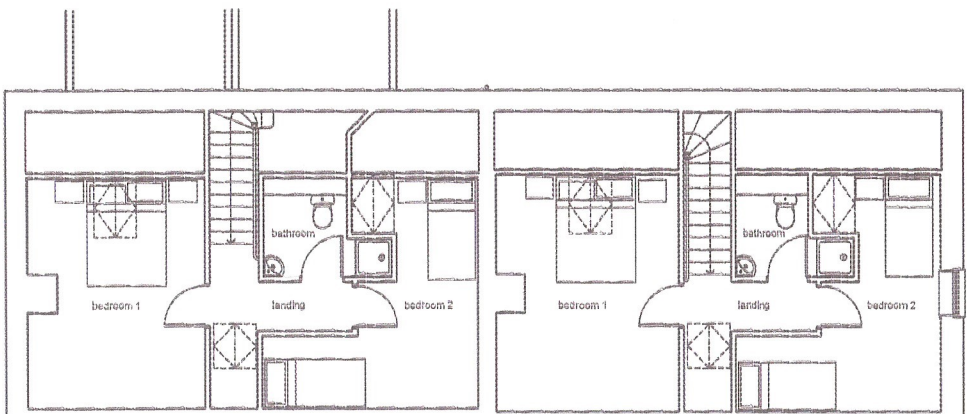

THE HIDEAWAY      GARDENERS COTTAGE

EXISTING SOUTH ELEVATION

THE HIDEAWAY      GARDENERS COTTAGE

PROPOSED SOUTH ELEVATION

THE HIDEAWAY      GARDENERS COTTAGE

EXISTING FIRST FLOOR PLANS

THE HIDEAWAY      GARDENERS COTTAGE

PROPOSED FIRST FLOOR PLANS

THE HIDEAWAY AND GARDENERS COTTAGE  
 NETHERTON BURNFOOT, NETHERTON, MORPETH NE65 7EY

|         |            |
|---------|------------|
| Drawing | 235        |
| Scale   | 1:100 @ A3 |
| Date    | July 2021  |
| P1      |            |