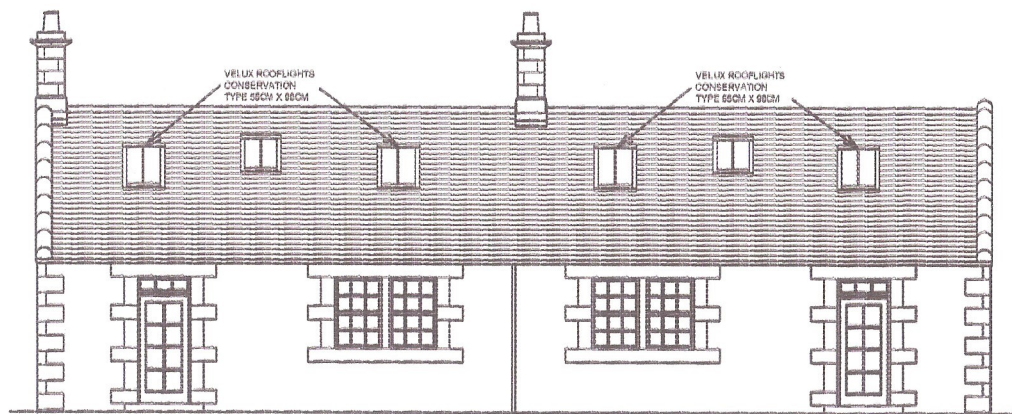

THE HIDEAWAY      GARDENERS COTTAGE

EXISTING SOUTH ELEVATION

THE HIDEAWAY      GARDENERS COTTAGE

PROPOSED SOUTH ELEVATION

THE HIDEAWAY      GARDENERS COTTAGE

EXISTING FIRST FLOOR PLANS

THE HIDEAWAY      GARDENERS COTTAGE

PROPOSED FIRST FLOOR PLANS

THE HIDEAWAY AND GARDENERS COTTAGE  
 NETHERTON BURNFOOT, NETHERTON, MORPETH NE65 7EY

|         |            |
|---------|------------|
| Drawing | 235        |
| Scale   | 1:100 @ A3 |
| Date    | July 2021  |
| P1      |            |