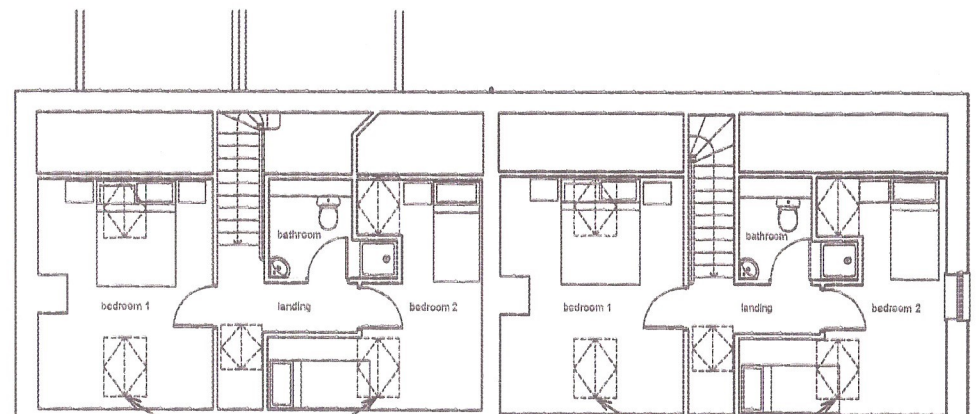

THE HIDEAWAY      GARDENERS COTTAGE

EXISTING SOUTH ELEVATION

THE HIDEAWAY      GARDENERS COTTAGE

PROPOSED SOUTH ELEVATION

THE HIDEAWAY      GARDENERS COTTAGE

EXISTING FIRST FLOOR PLANS

THE HIDEAWAY      GARDENERS COTTAGE

PROPOSED FIRST FLOOR PLANS

THE HIDEAWAY AND GARDENERS COTTAGE  
 NETHERTON BURNFOOT, NETHERTON, MORPETH NE65 7EY

|         |            |
|---------|------------|
| Drawing | 235        |
| Scale   | 1:100 @ A3 |
| Date    | July 2021  |
| P1      |            |