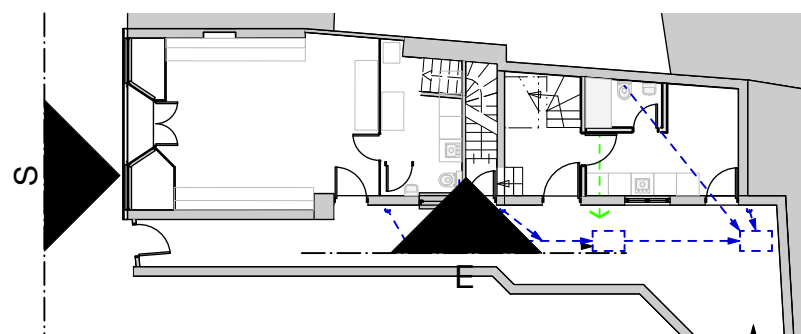

South Elevation

East Elevation

Through the Woods

alan@throughthewoods.co.uk mobile: 07736.777.533
 Beenleigh Copse Farm, Diptford, Devon, TQ9 7NF

site :	25 Southside Street, PLYMOUTH, PL1 2AD	
drawing title:	PR East and South Elevations	
project number:	drawing number:	revision:
	17	B
scale:	date:	
1:100 @ A3	JULY 2021	