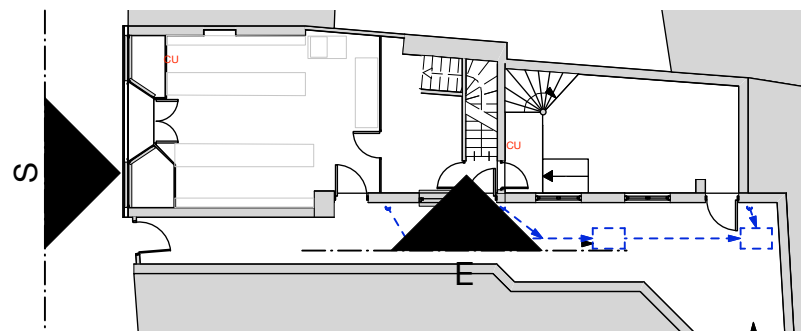

South Elevation

East Elevation

Through the Woods

alan@throughthewoods.co.uk mobile: 07736.777.533
 Beenleigh Copse Farm, Diptford, Devon, TQ9 7NF

site :	25 Southside Street, PLYMOUTH, PL1 2AD	
drawing title:	EX East and South Elevations	
project number:	drawing number:	revision:
	09	B
scale:	date:	
1:100 @ A3	JULY 2021	