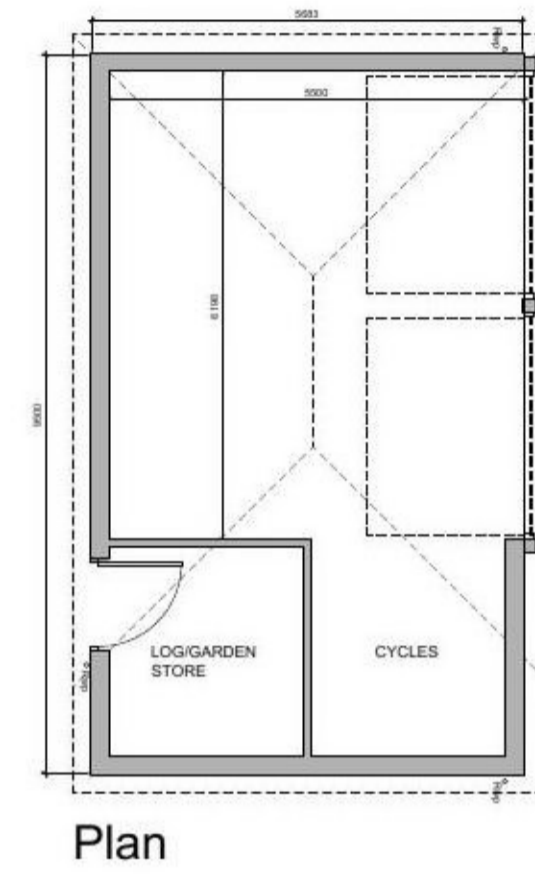

Site Plan 1:200

Plan

Section

South Elevation Street Scene

Amendment		ABC
Revision	Date	Amendment
Drawing Title		Initials
St. Osyth - South Lodge Proposed Cart Lodge		
Drawing Number		
CC0175-SL-CL-01		
Revision	Scale @ A1	1:100, 1:200
Drawn By	Date Started	April 2021
Checked by	Date	22.04.2021
Development		
St. Osyth Priory Park		
St. Osyth, Essex		
CITY & COUNTRY		
BENTFIELD PLACE, BENTFIELD ROAD, STANSTED, ESSEX, CM04 9HL		