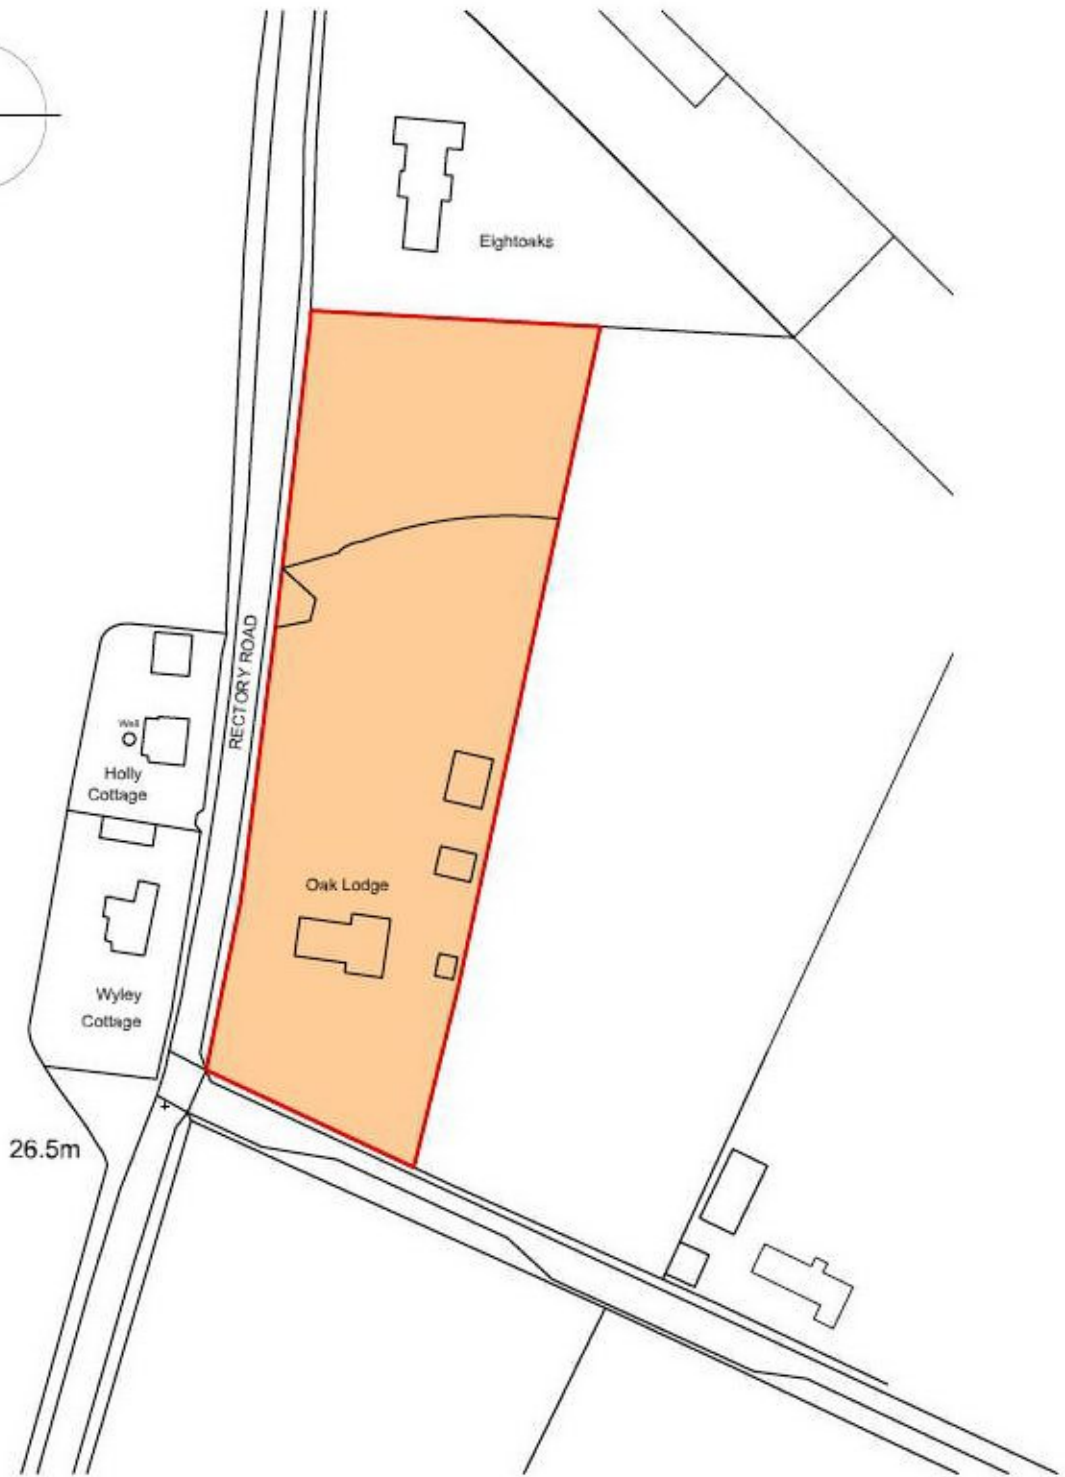

notes

Ordnance Survey (c) Crown Copyright 2021. All rights reserved. Licence number 100022432

Plater | Claiborne
Architecture + Design

project: Oak Lodge, Rectory Road
Weeley Heath, Essex

title: Location Plan

date: Jul 2021 scale: 1:1250

file No: 2110

Visual
297 x 210
A4

drawing No:
2110|loc01

revision:

The Sail Lofts
Tollesbury
Essex
CM9 8SE