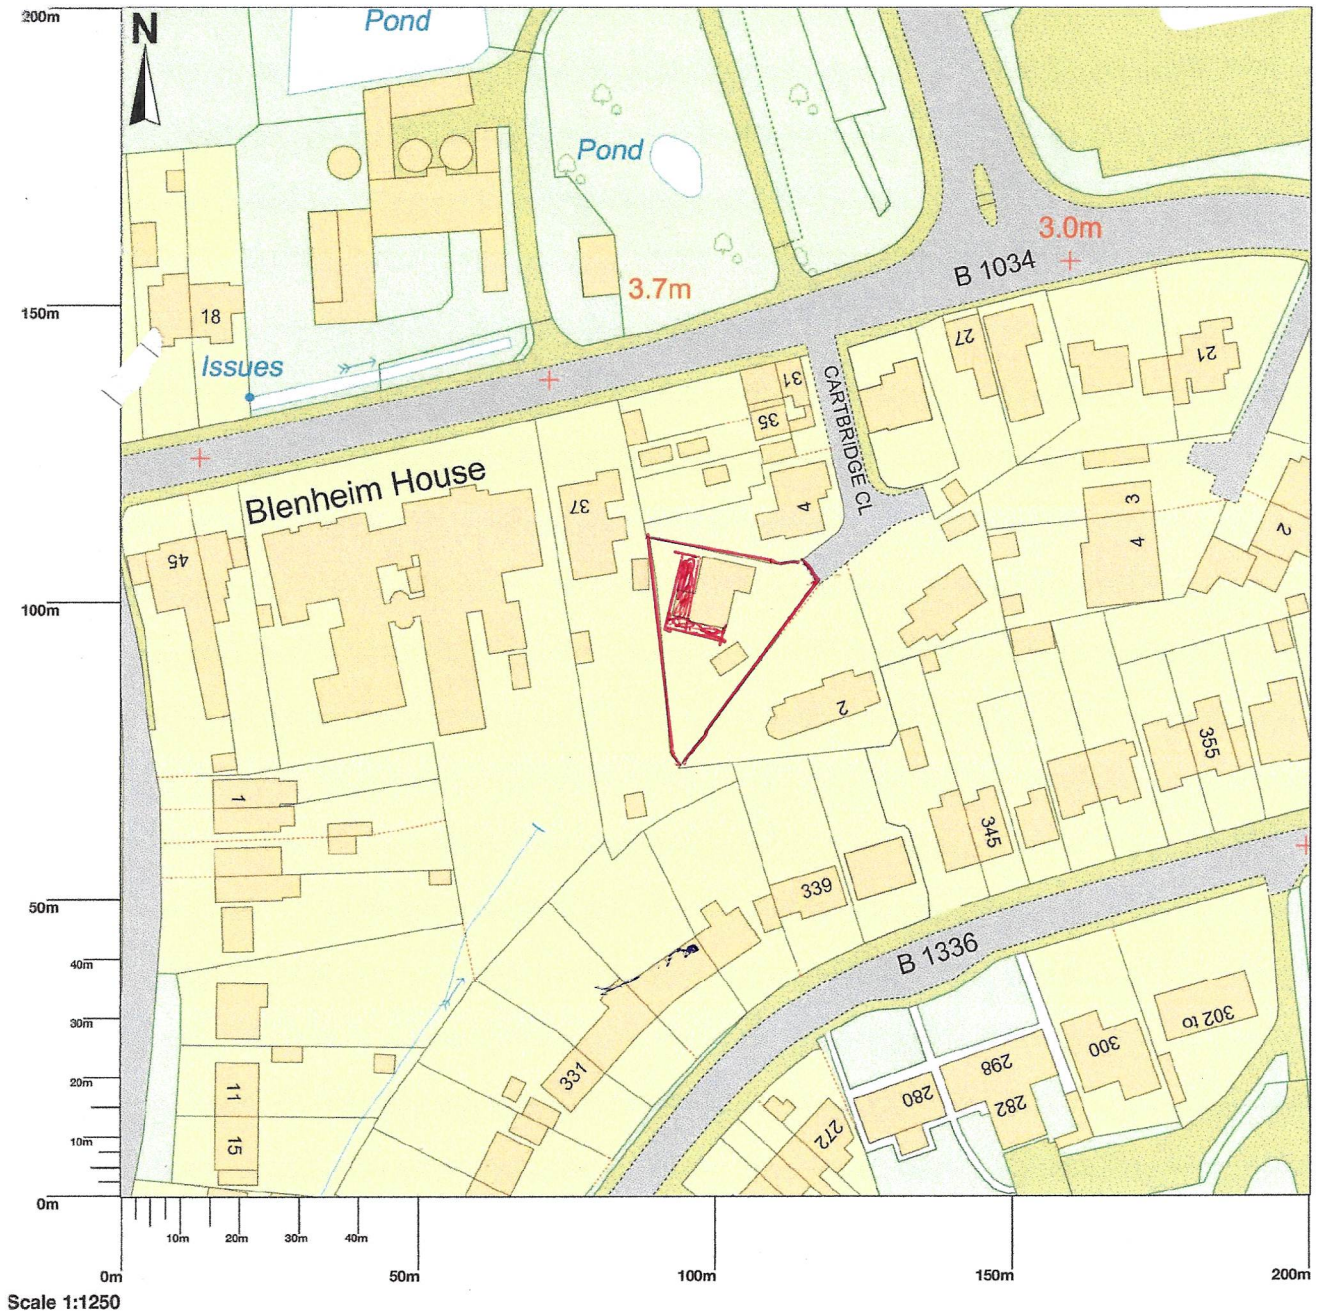

### 3 Cartbridge Close, Walton On The Naze, CO14 8QJ

Map area bounded by: 624872,221598 625072,221798. Produced on 29 July 2021 from the OS National Geographic Database. Reproduction in whole or part is prohibited without the prior permission of Ordnance Survey. © Crown copyright 2021. Supplied by UKPlanningMaps.com a licensed OS partner (100054135). Unique plan reference: p4buk/668967/906303