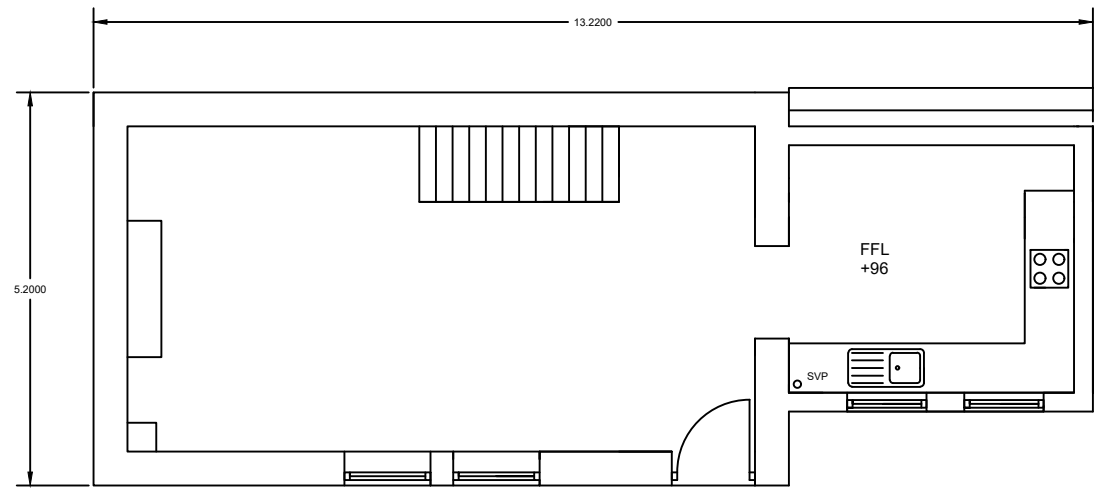

Existing Floor Plan

Existing Ground Floor Plan

Existing East Elevation

Existing West Elevation

Existing North Elevation

Existing South Elevation

NOTES

EXTERNAL MATERIALS

DRAWING DESCRIPTION
Existing Plans and Elevations

Revision: 1

Date: 11/05/2020

ASE Build Limited
Lingen Road
Ludlow Business Park
SY8 1XD

samuelpearce@asebuild.co.uk