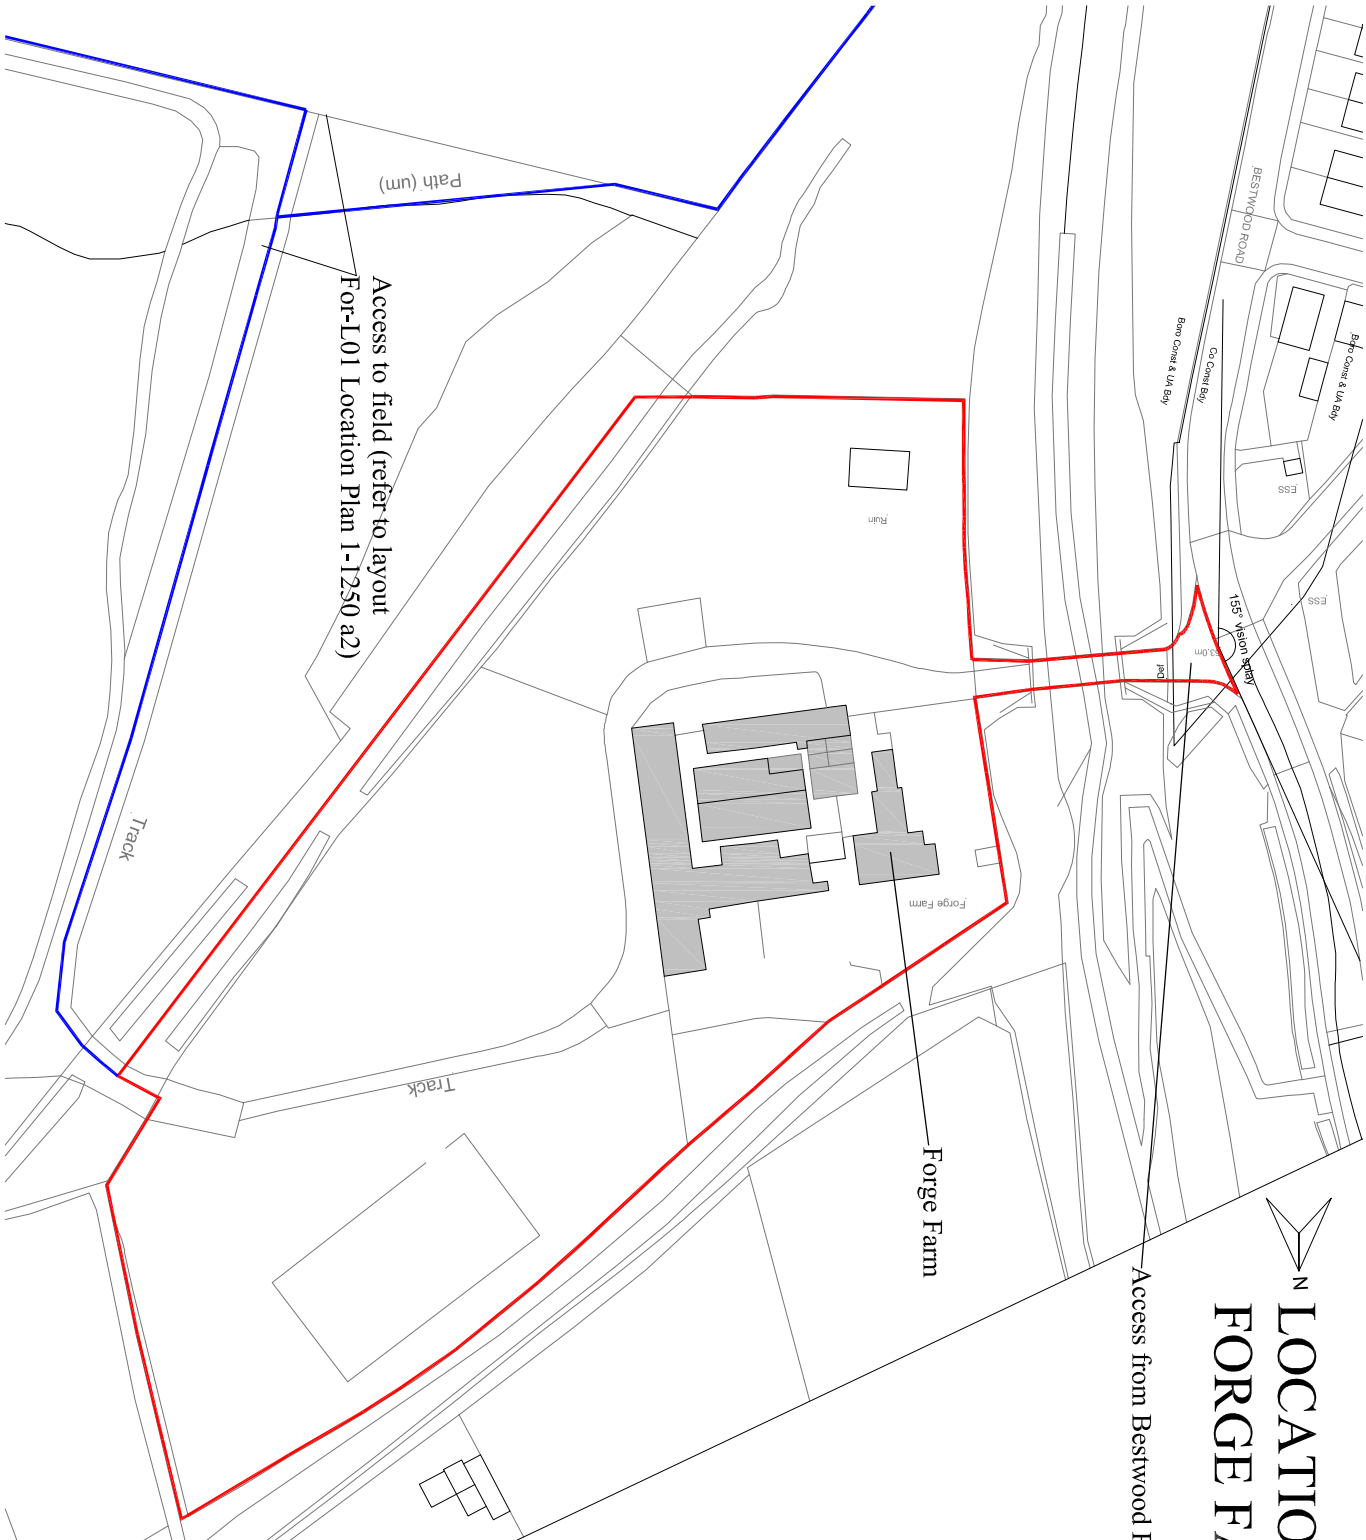

ALL DIMENSIONS TO BE CHECKED ON SITE BY CONTRACTOR.

LOCATION PLAN 1:1250 FORGE FARM, NG6 8SS

Access from Bestwood Road

Forge Farm

Forge Farm

Run

Path (m)

Access to field (prefer to layout For-L01 Location Plan 1-1250 a2)

Track

Track

©Crown Copyright and database rights 2020 OS Licence no. 100019980

Client DAWSON
 SCALE 1:1250@A4
 DATE JUNE '21
 DRAWING NO. FOR-00
 ISSUE PLANNING

DWG TITLE	LOCATION PLAN
	FORGE FARM
	BESTWOOD ROAD
	NOTTINGHAM
	NG6 8SS