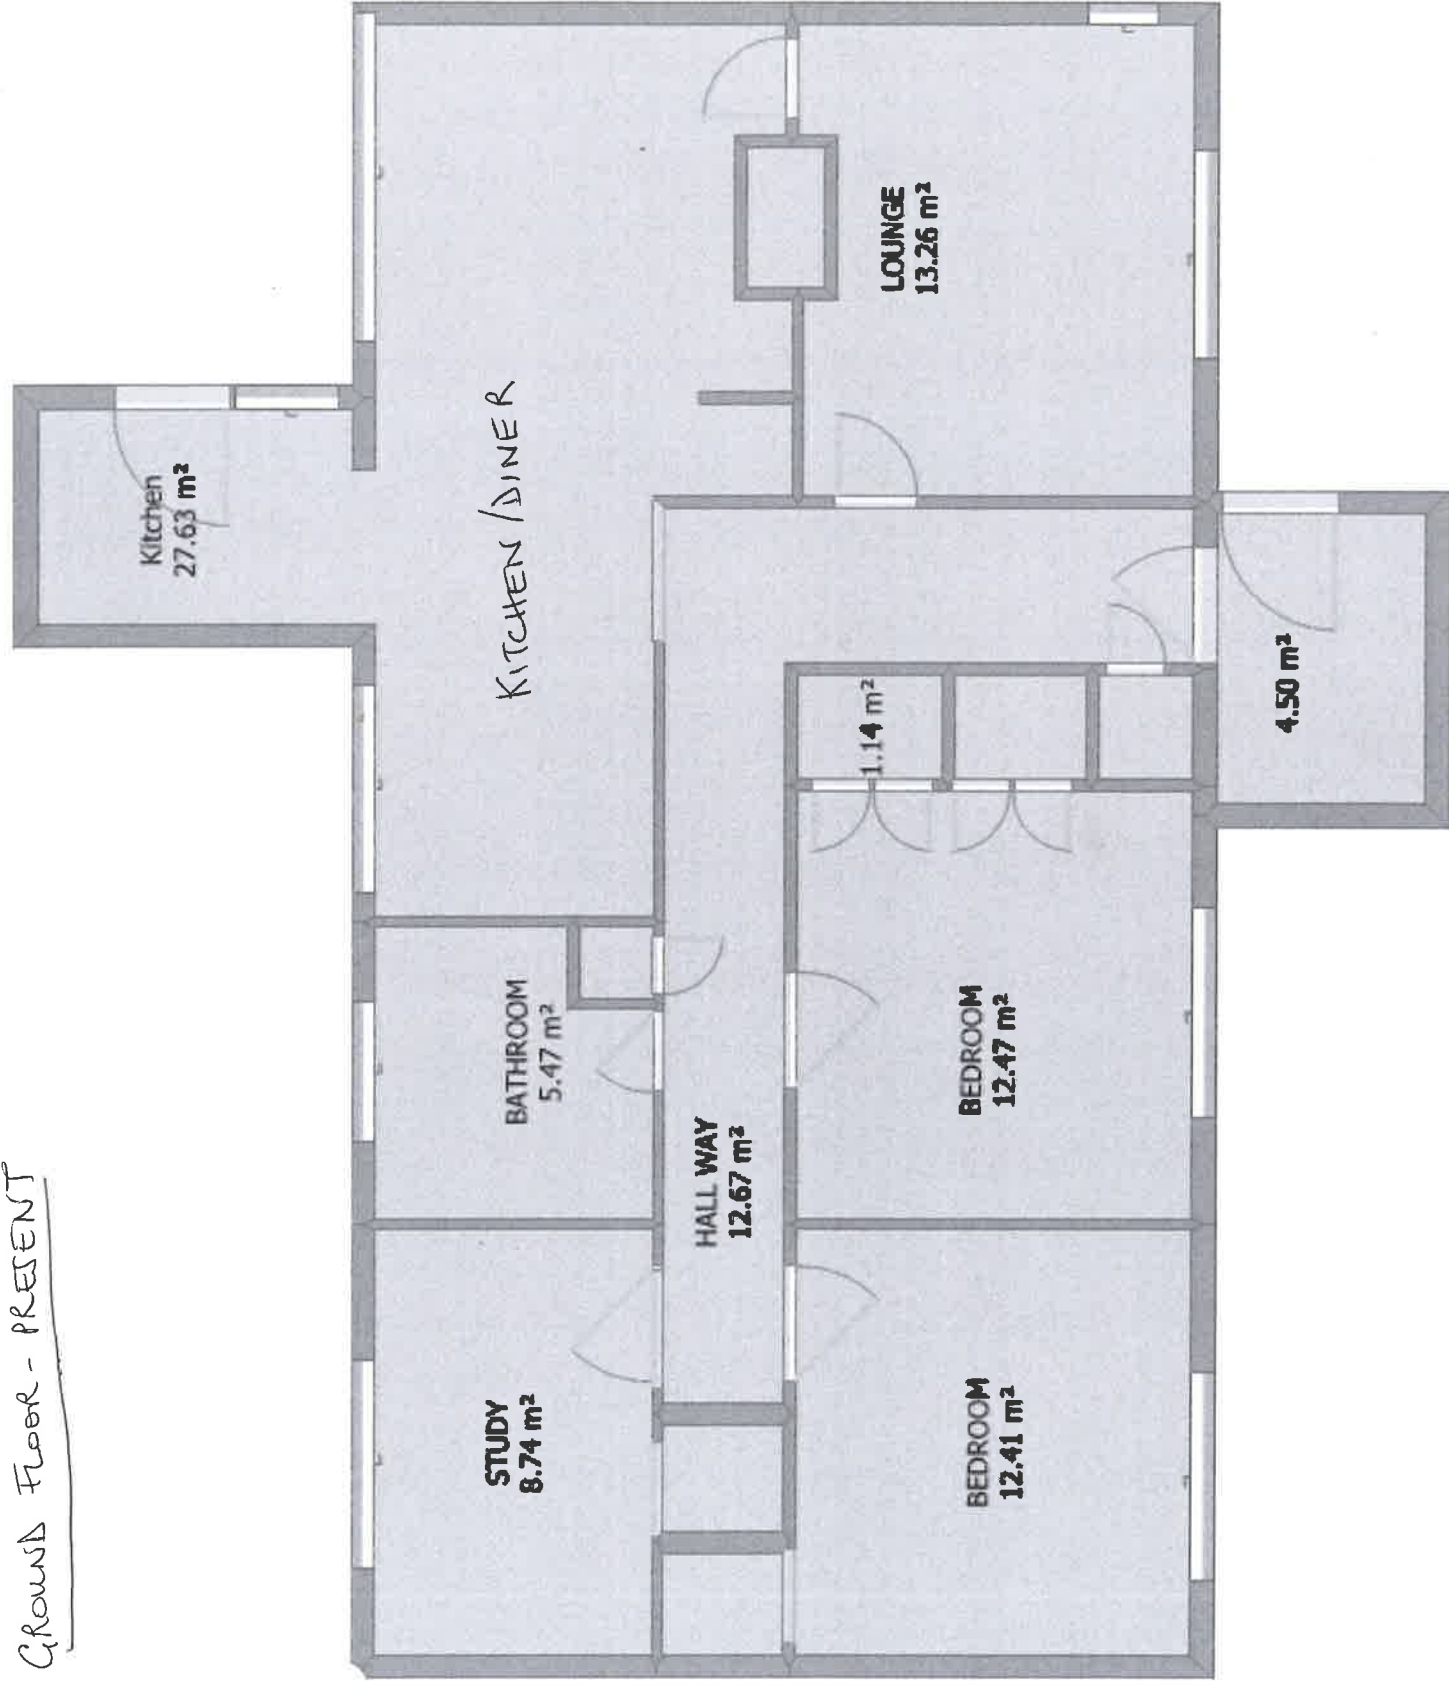

REF: RMGF01

Ground Floor - PRESENT

Ground Floor - PLANNED

"Rosemont", 14 Boyne Mead Road, Kings Worthy,
Winchester SO23 7QZ