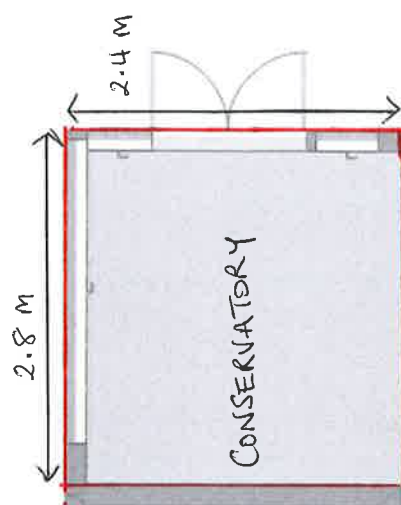

REF: RMGF01

Ground Floor - PRESENT

Ground Floor - PLANNED

"Rosemont", 14 Boyne Mead Road, Kings Worthy,
Winchester SO23 7QZ