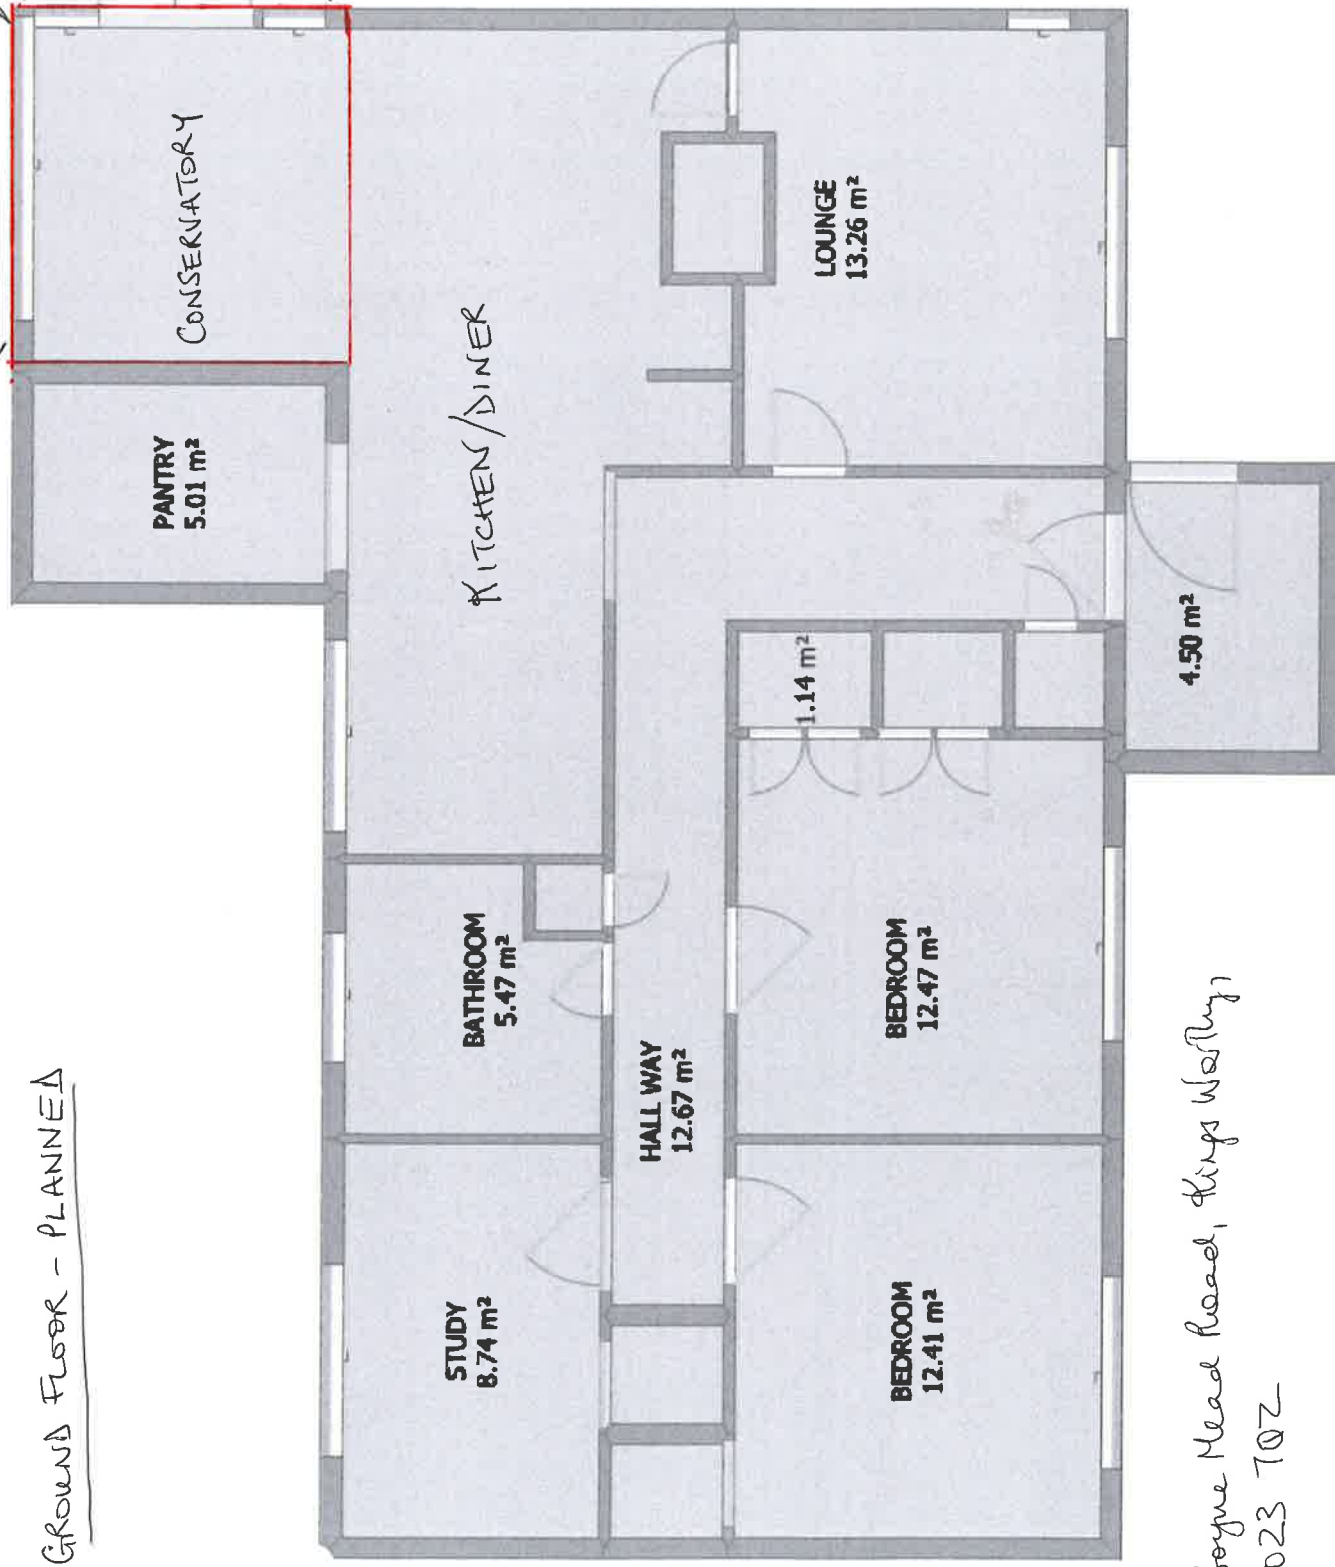

REF: RMGF01

Ground Floor - PRESENT

Ground Floor - PLANNED

"Rosemont", 14 Boyne Mead Road, Kings Worthy,
Winchester SO23 7QZ