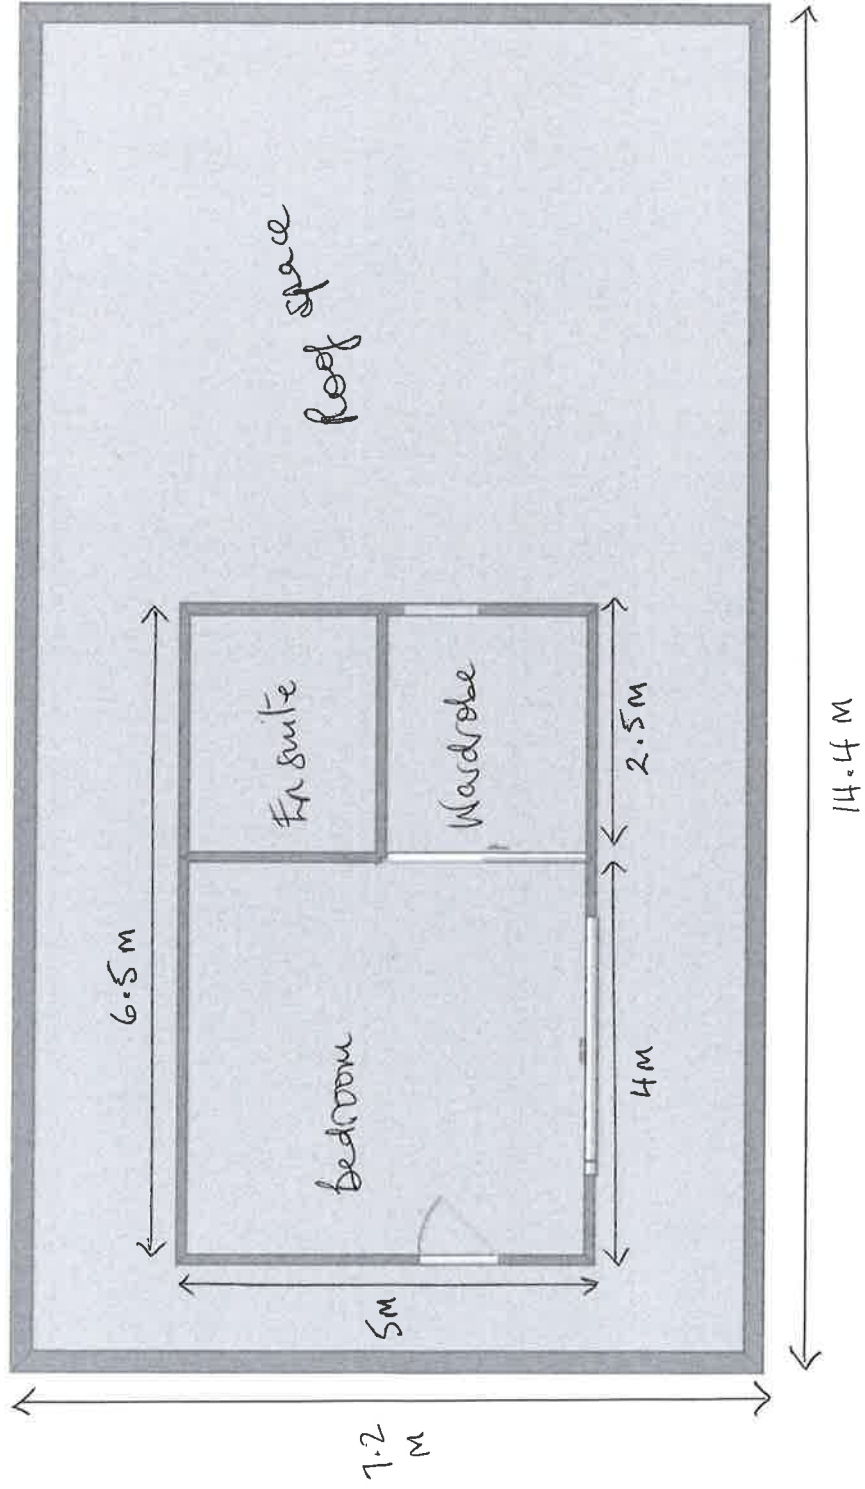

REF: RMLC02

Denner loft conversion floor plan

"Rosemount", 14 Bognor Road, Kings Worthy, Winchester SO23 7QZ