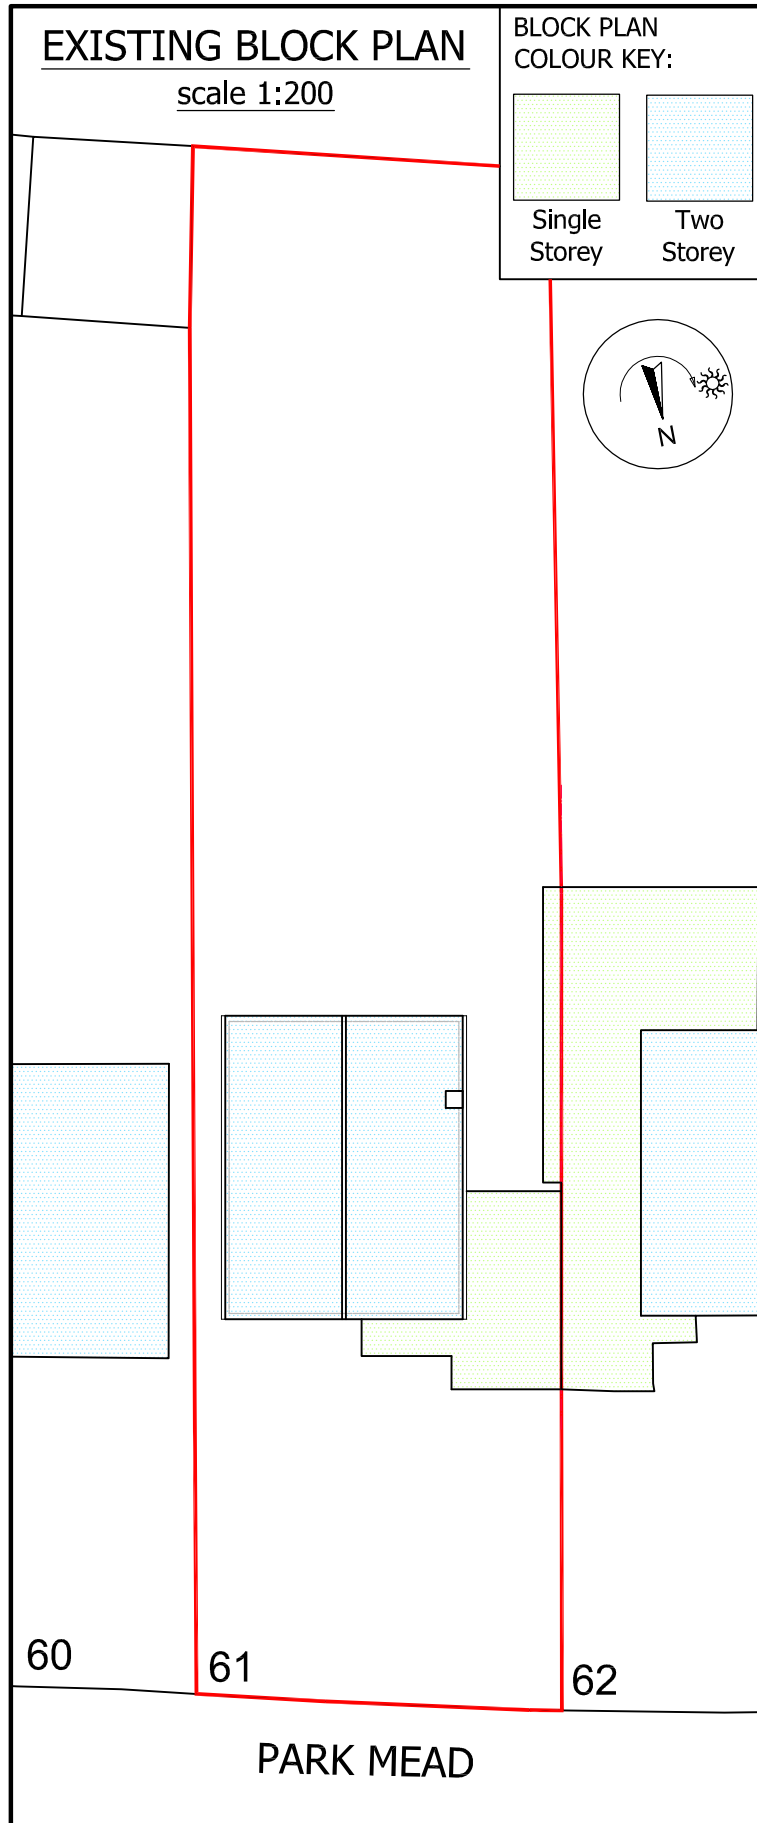

CADGUYS ARCHITECTURAL SERVICES

18 Cranmore Road,
Chislehurst, Kent, BR7 6ES
T: 0751 20 90 919
E: Cadguys@mail.com
W: www.cadguys.co.uk

07512090919
www.cadguys.co.uk
cadguys@mail.com

Project
61 Park Mead, Sidcup, DA15 9PJ

Drawing Title
Location and Block Plans

Date
APR-2021

Scale
1:100 / A3

Project No.
CG-207

Drawing No.
PL/ 01

Drawn by/Checked by
SM

Rev	Date	Details
A	190421	Initial drawings sent out for review

Do not scale from this drawing. Dimensions to be verified on site by contractor prior to commencement of work.