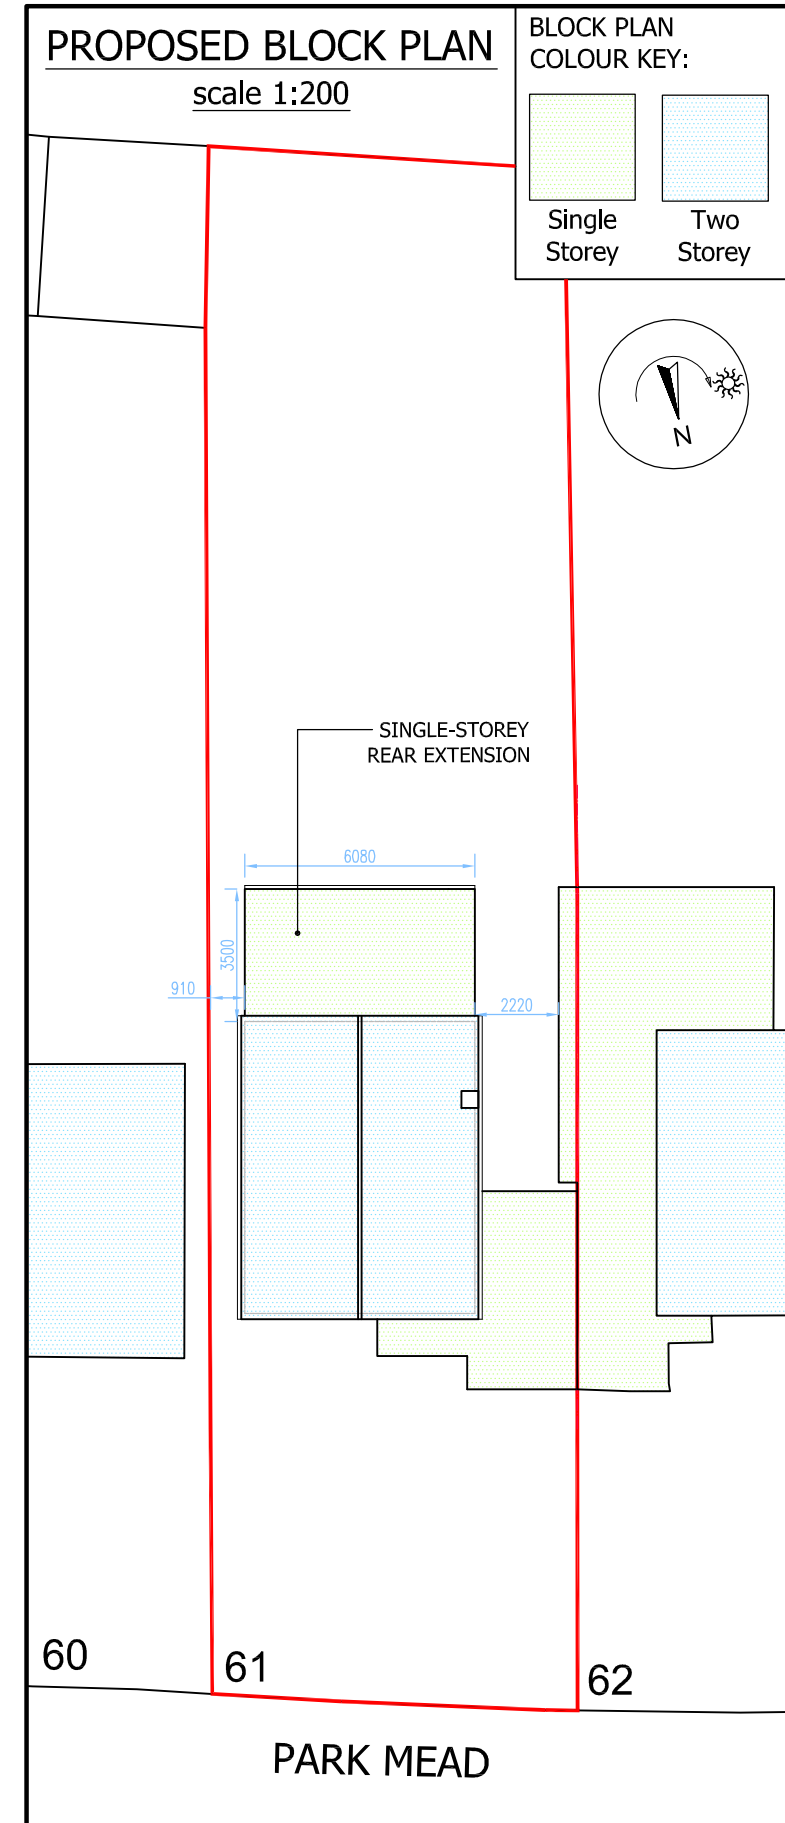

CADGUYS ARCHITECTURAL SERVICES

18 Cranmore Road,
Chislehurst, Kent, BR7 6ES
T: 0751 20 90 919
E: Cadguys@mail.com
W: www.cadguys.co.uk

07512090919
www.cadguys.co.uk
cadguys@mail.com

Project
61 Park Mead, Sidcup, DA15 9PJ

Drawing Title
Location and Block Plans

Date
APR-2021

Scale
1:100 / A3

Project No.
CG-207

Drawing No.
PL/ 01

Drawn by/Checked by
SM

Rev	Date	Details
A	190421	Initial drawings sent out for review

Do not scale from this drawing. Dimensions to be verified on site by contractor prior to commencement of work.