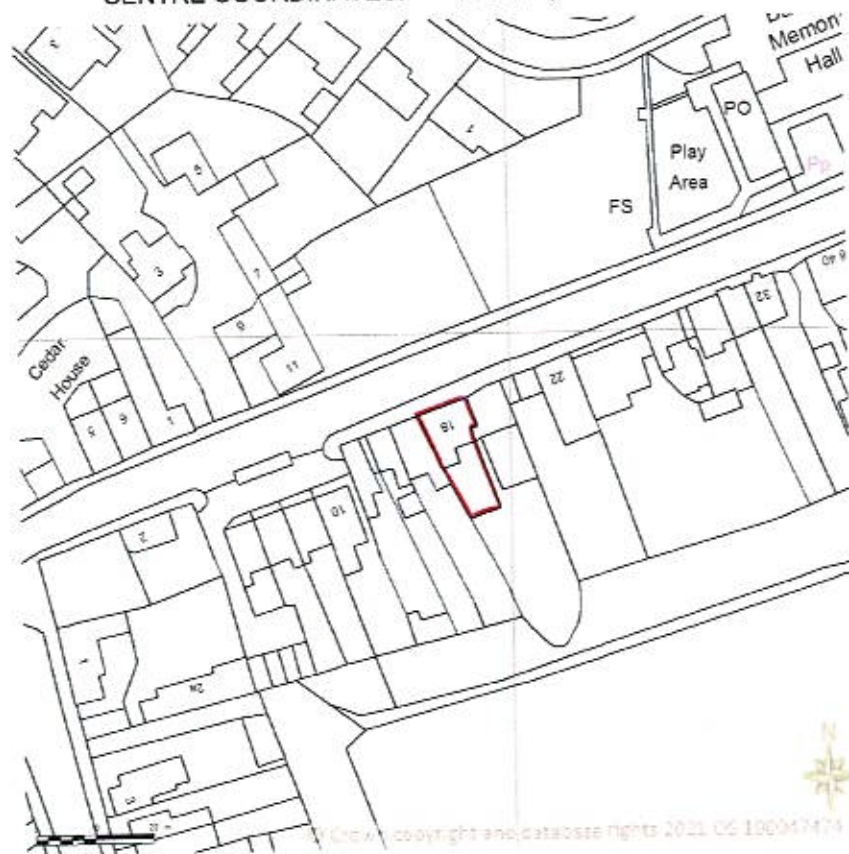

SITE LOCATION PLAN
AREA 2 HA

SCALE: 1:1250 on A4

CENTRE COORDINATES: 426987 , 260783

Supplied by Streetwise Maps Ltd
www.streetwise.net
Licence No: 100047474
15:25:24 26/04/2021