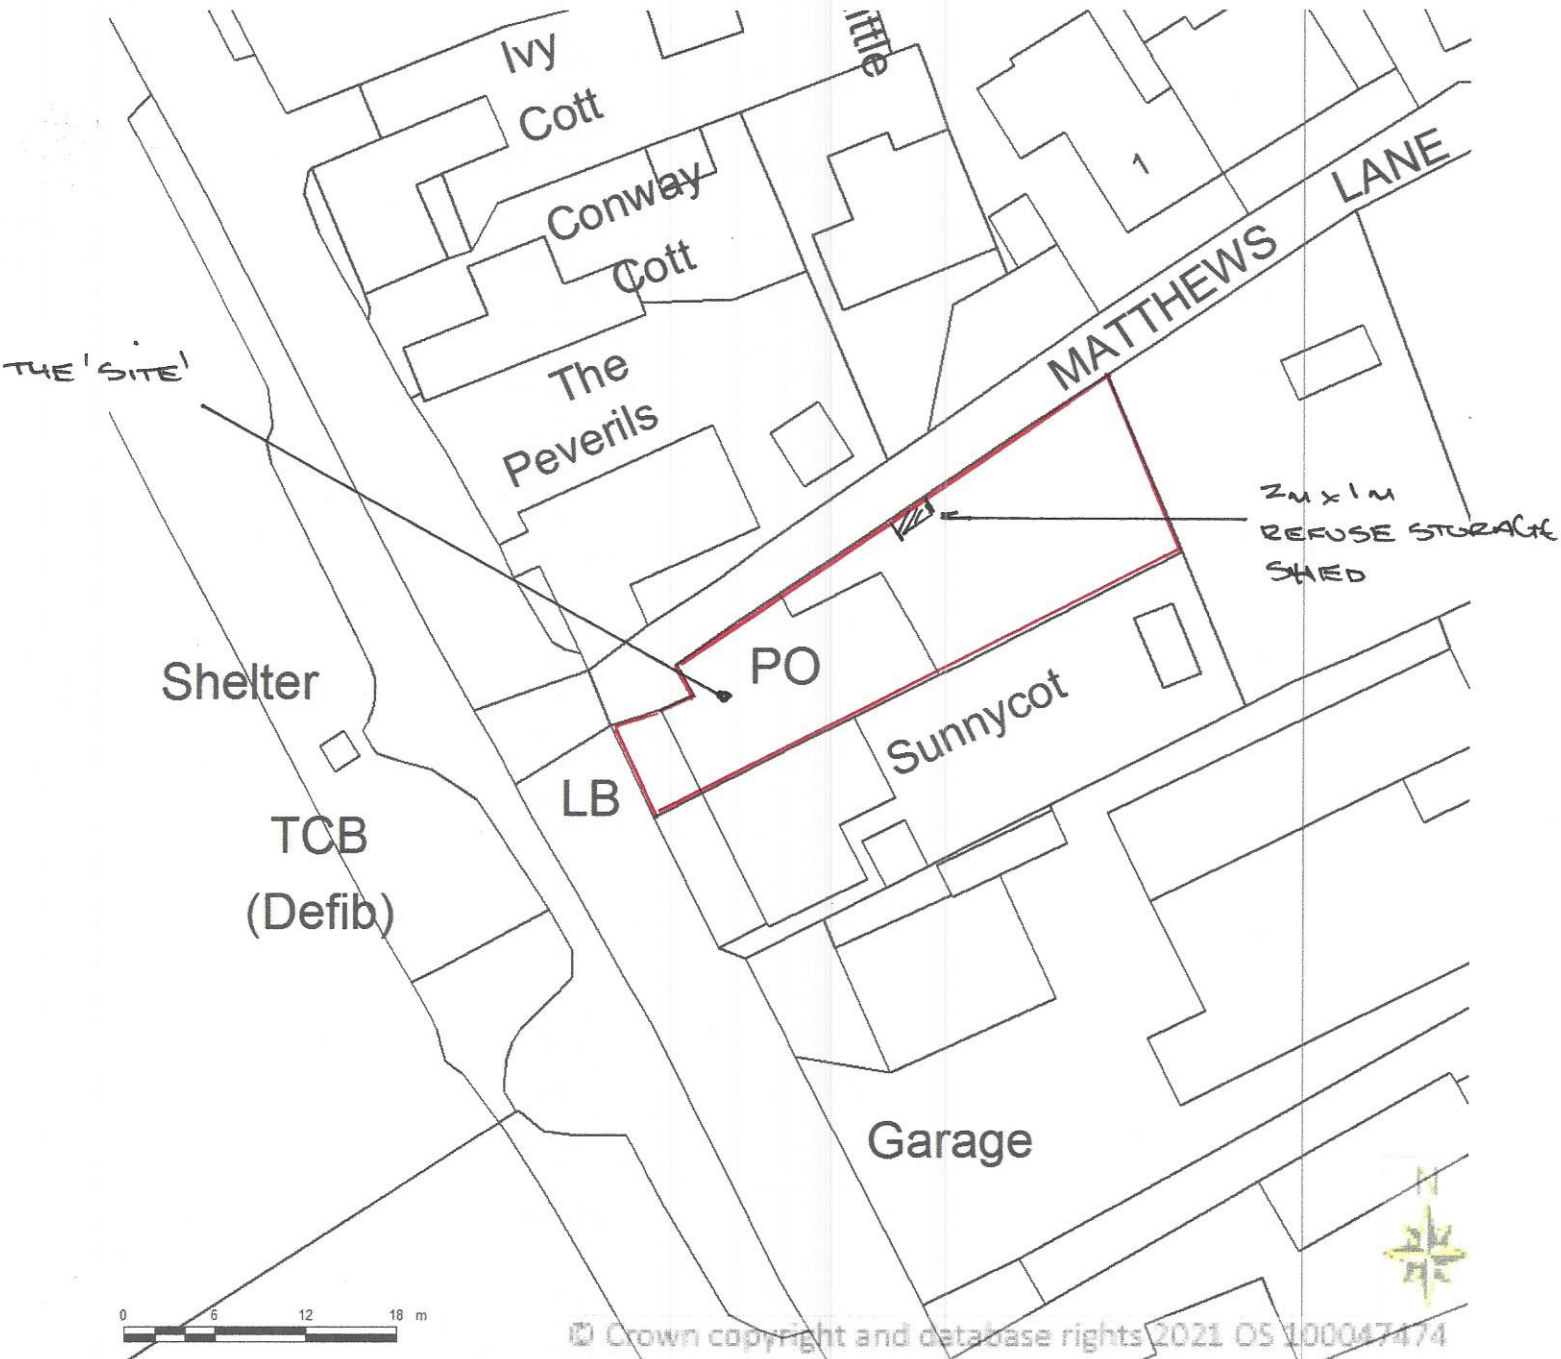

BLOCK/SITE PLAN
AREA 90m x 90m
SCALE: 1:500 on A4
CENTRE COORDINATES: 437266 , 100751

© Crown copyright and database rights 2021 OS 100047474

Supplied by Streetwise Maps Ltd
www.streetwise.net
Licence No: 100047474
13:12:52 06/08/2021