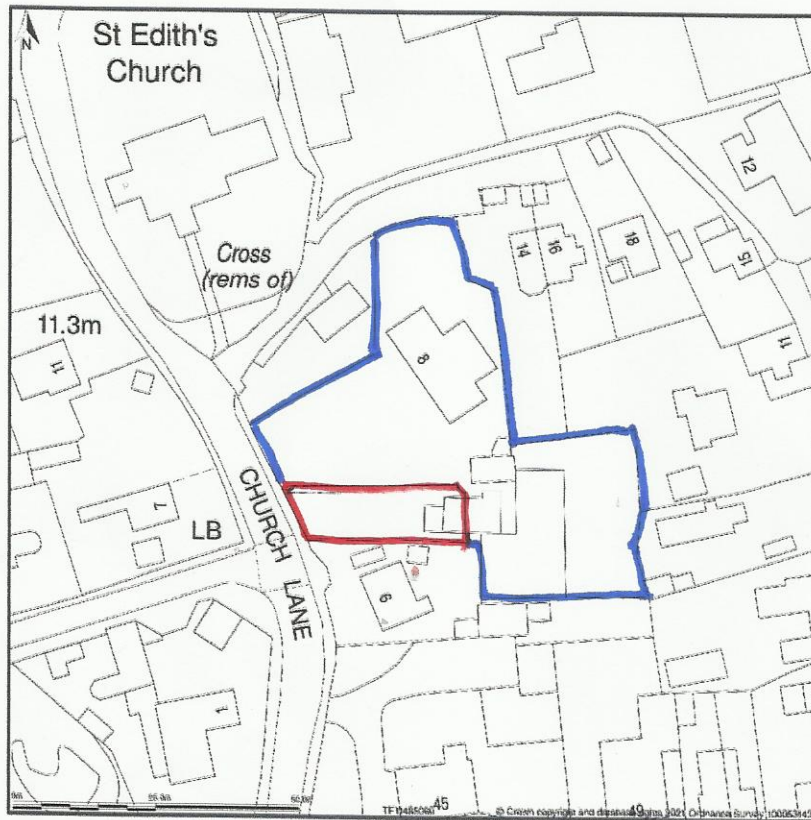

8, Church Lane, Anwick, Sleaford, Lincolnshire, NG34 9SS

Site Plan shows area bounded by: 511418.97, 350529.89 511560.39, 350671.32 (at a scale of 1:1250), OSGridRef: TF11485060. The representation of a road, track or path is no evidence of a right of way. The representation of features as lines is no evidence of a property boundary.

Produced on 25th Jun 2021 from the Ordnance Survey National Geographic Database and incorporating surveyed revision available at this date. Reproduction in whole or part is prohibited without the prior permission of Ordnance Survey. © Crown copyright 2021. Supplied by www.buyaplan.co.uk a licensed Ordnance Survey partner (100053143). Unique plan reference: #00645377-437D06