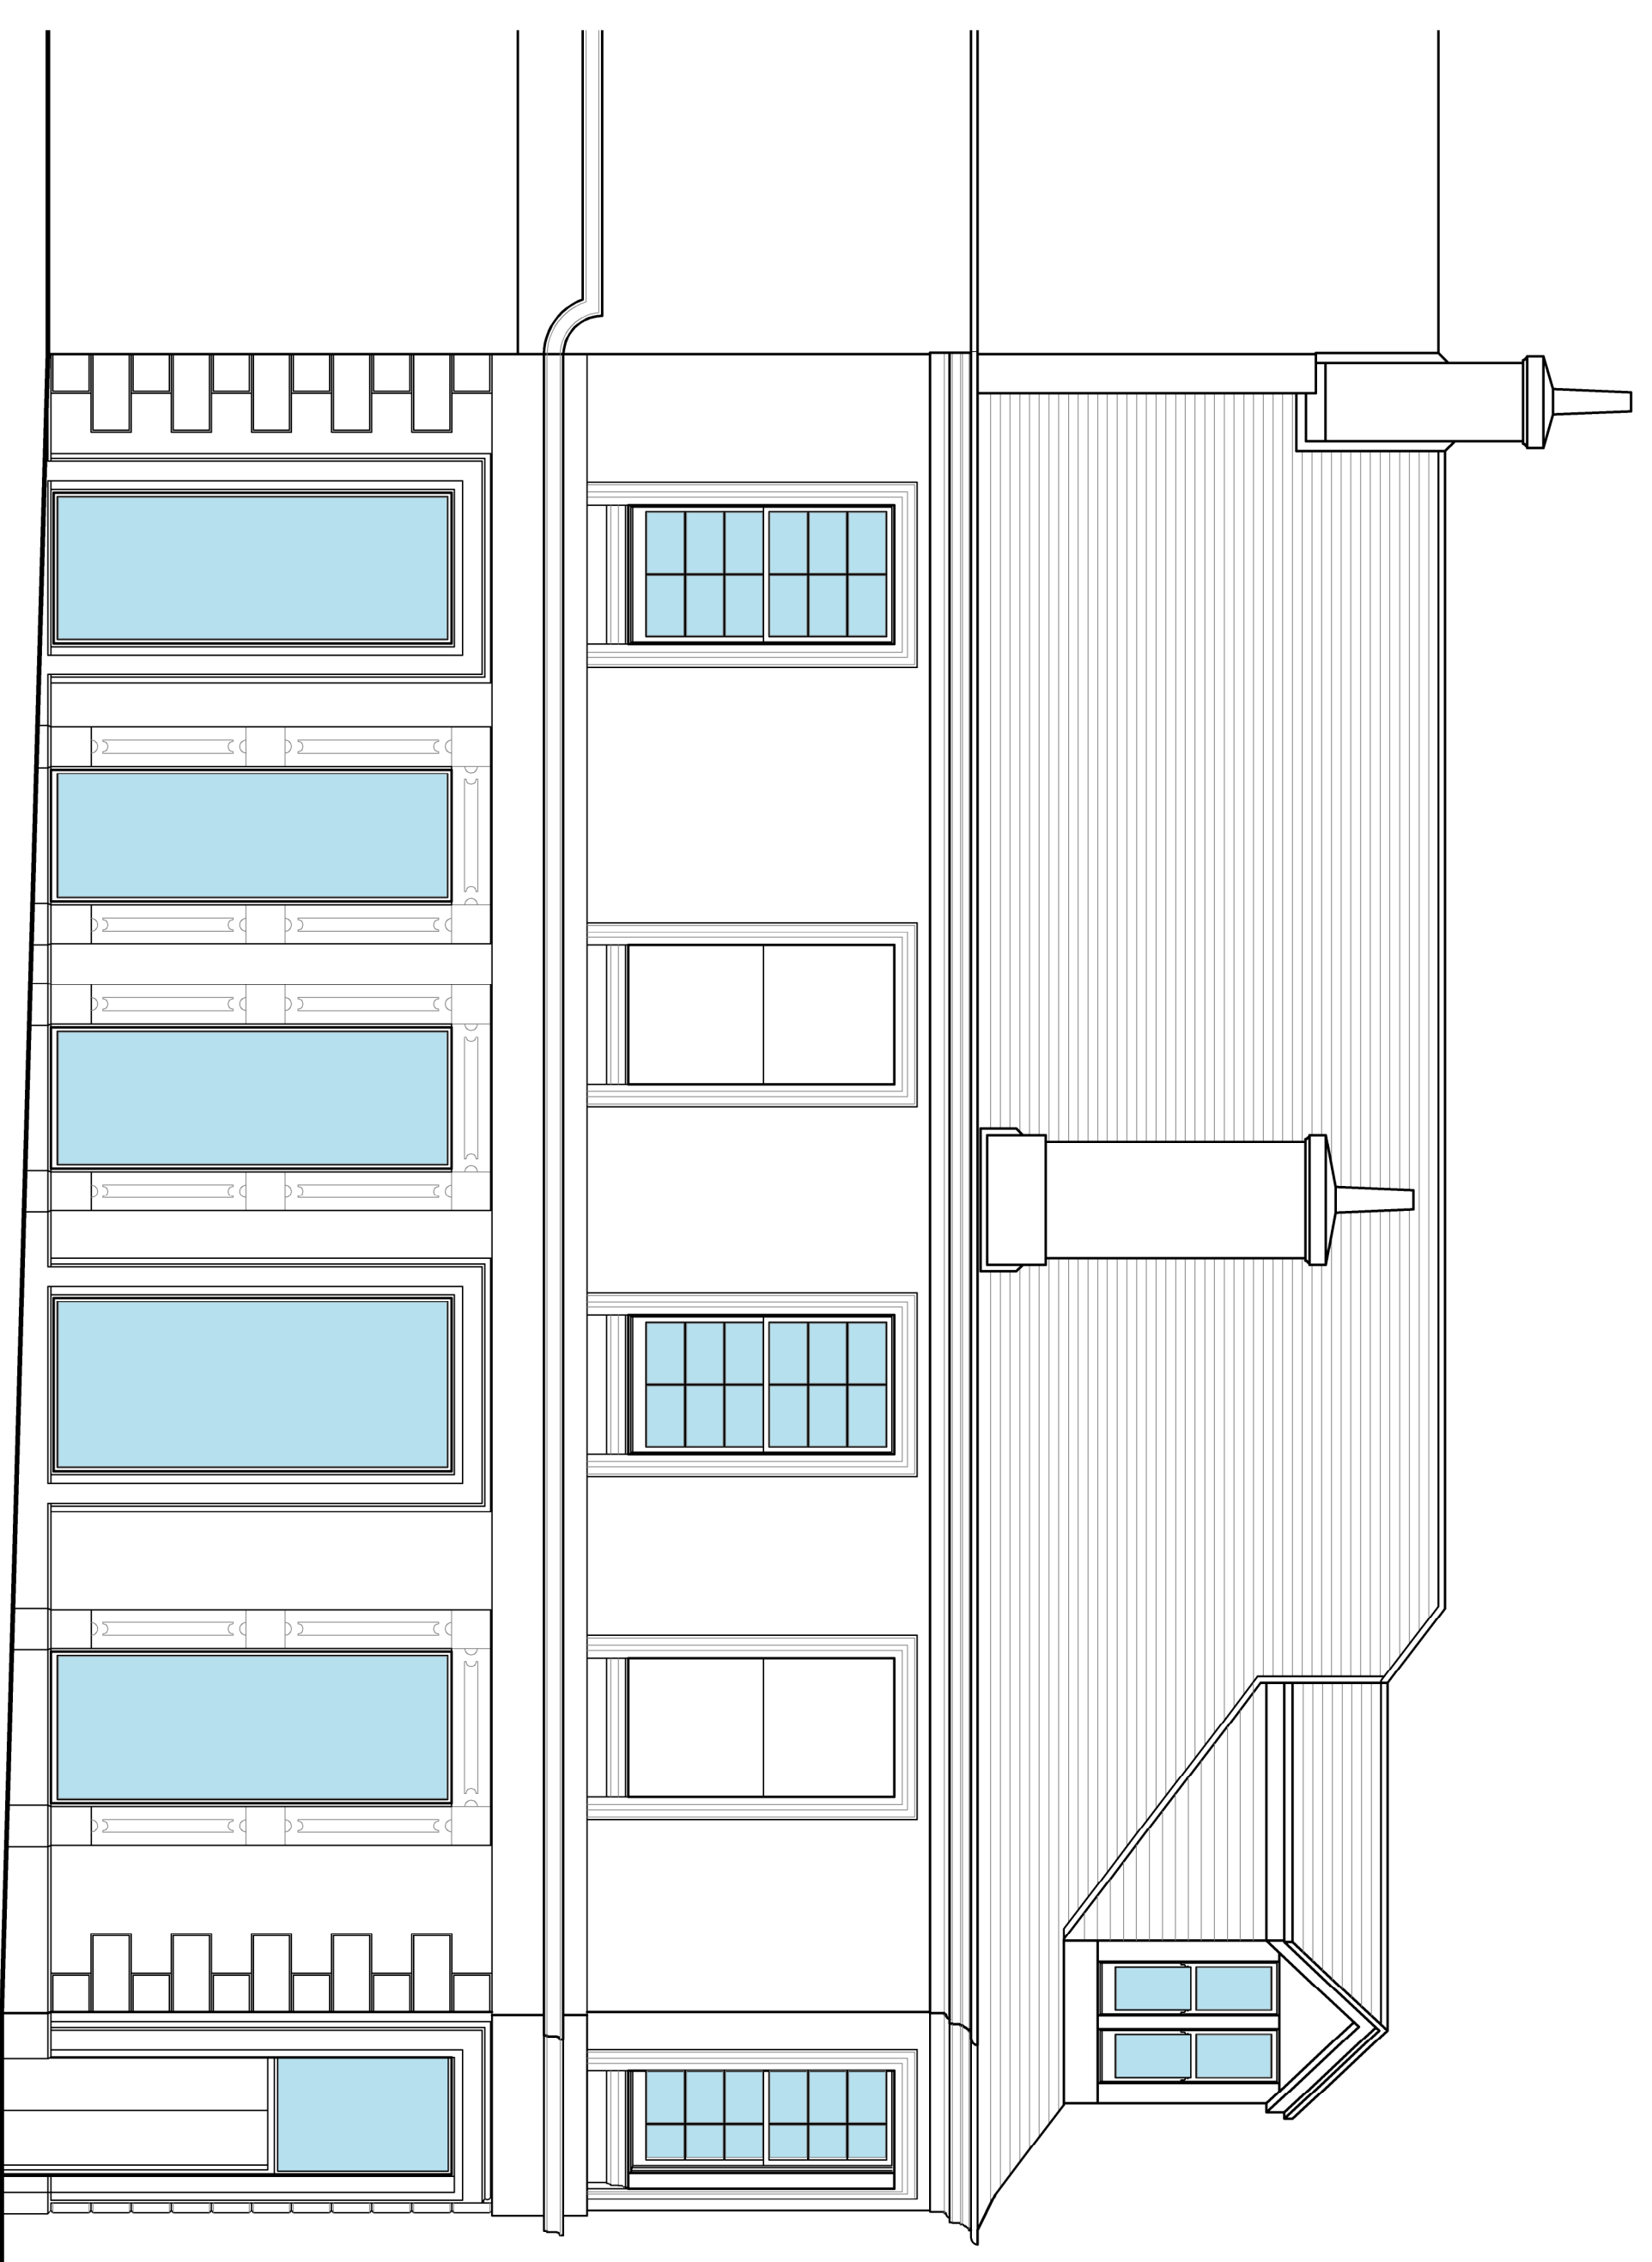

Elevation to Stewarton Street (South) as Existing @1:50

Elevation to Kirk Road (West) as Existing @1:50

Elevation to Rear courtyard (East) as Existing @1:50

Elevation to Rear courtyard (North) as Existing @1:50