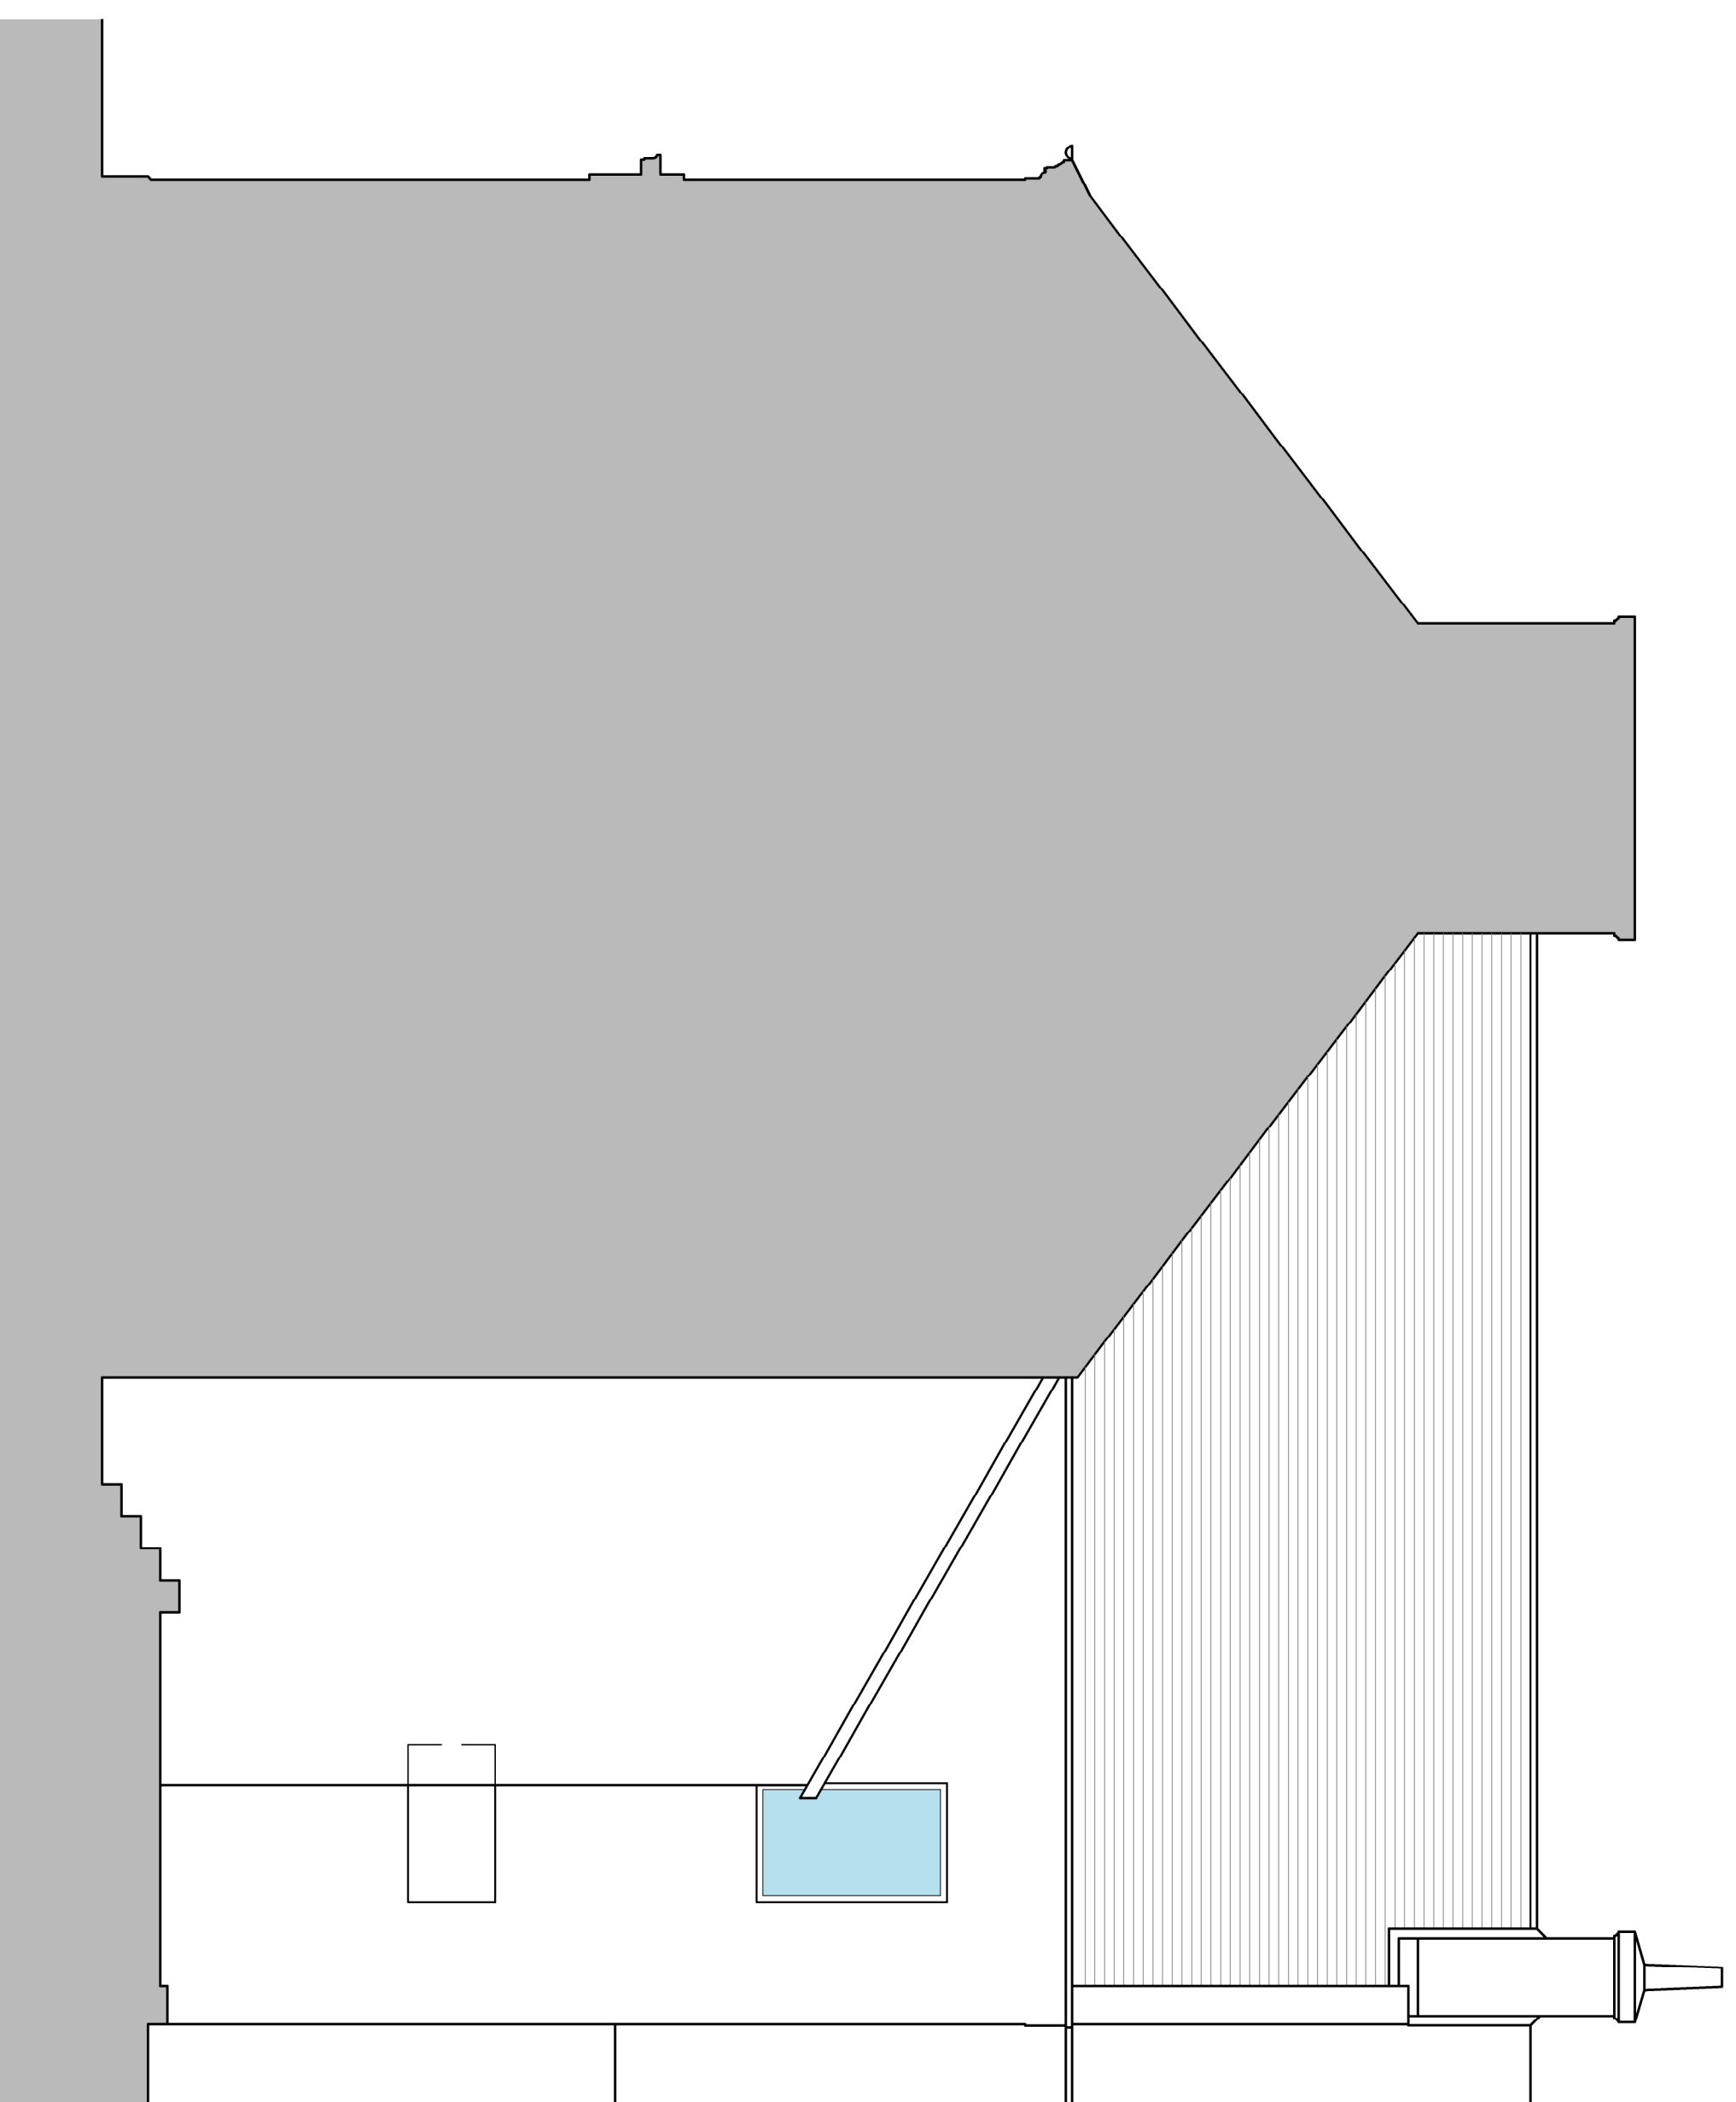

Elevation to Stewarton Street (South) as Existing @1:50

Elevation to Kirk Road (West) as Existing @1:50

Elevation to Rear courtyard (East) as Existing @1:50

Elevation to Rear courtyard (North) as Existing @1:50