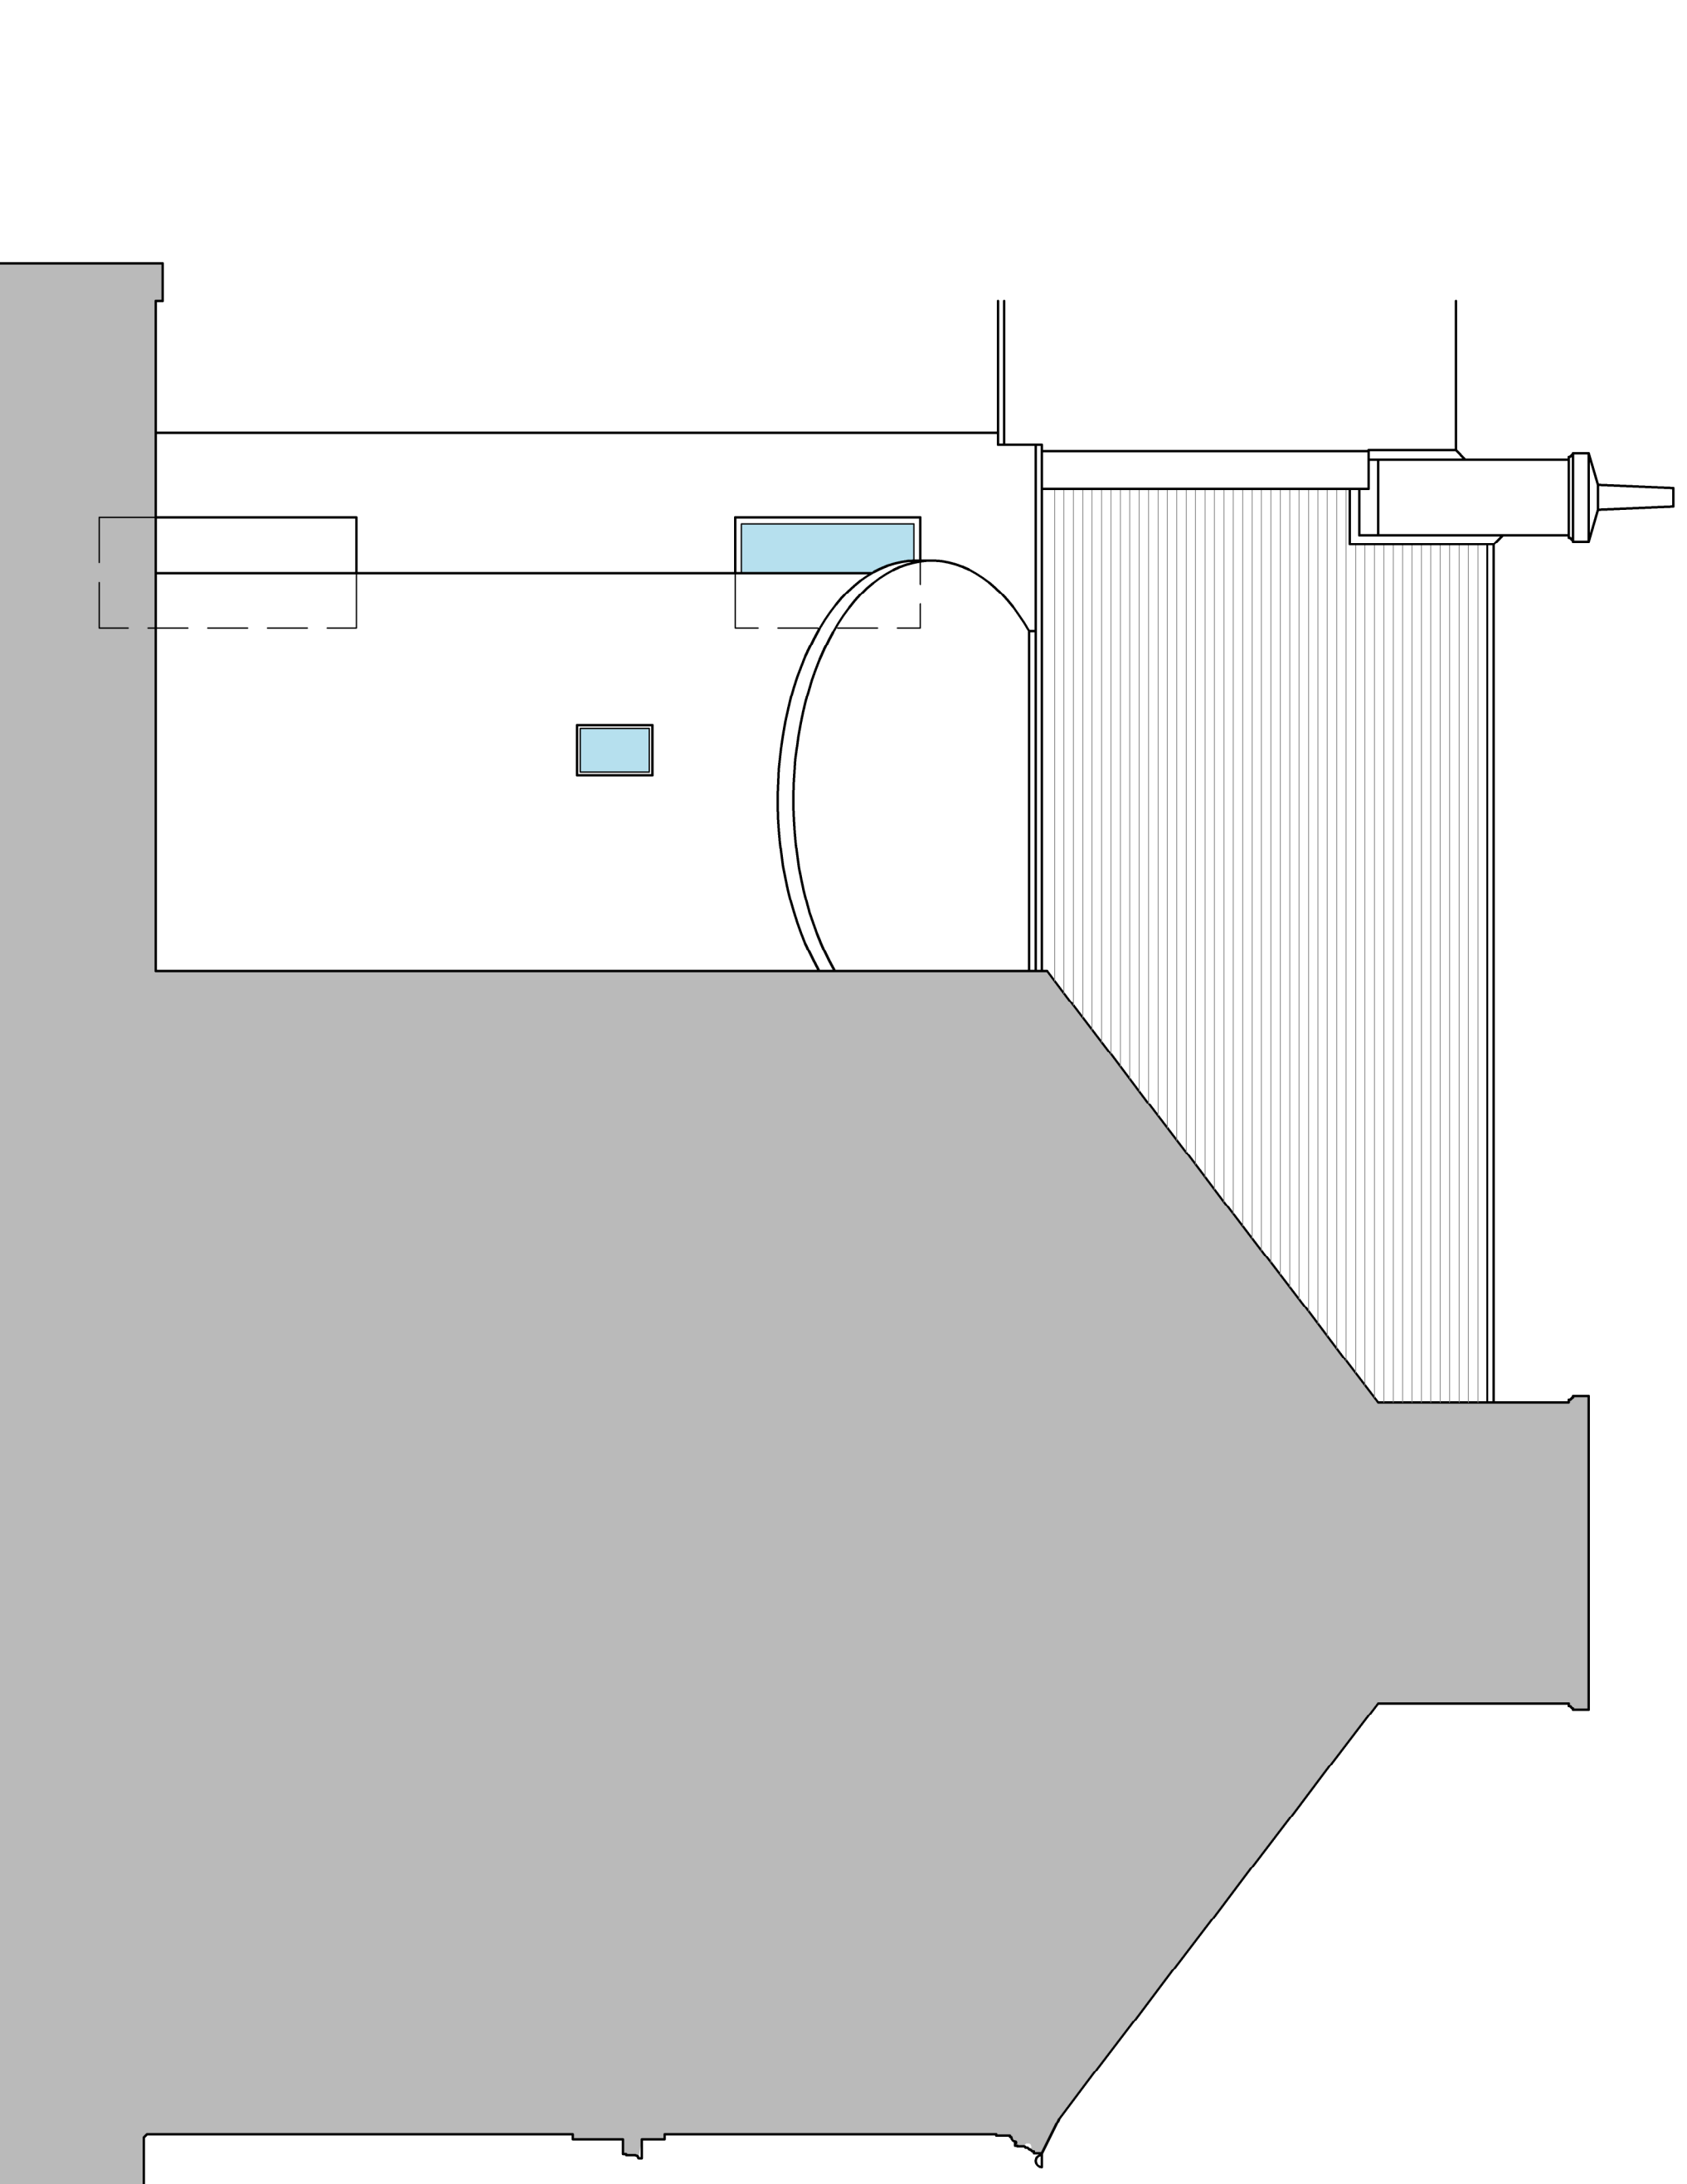

Elevation to Stewarton Street (South) as Existing @1:50

Elevation to Kirk Road (West) as Existing @1:50

Elevation to Rear courtyard (East) as Existing @1:50

Elevation to Rear courtyard (North) as Existing @1:50