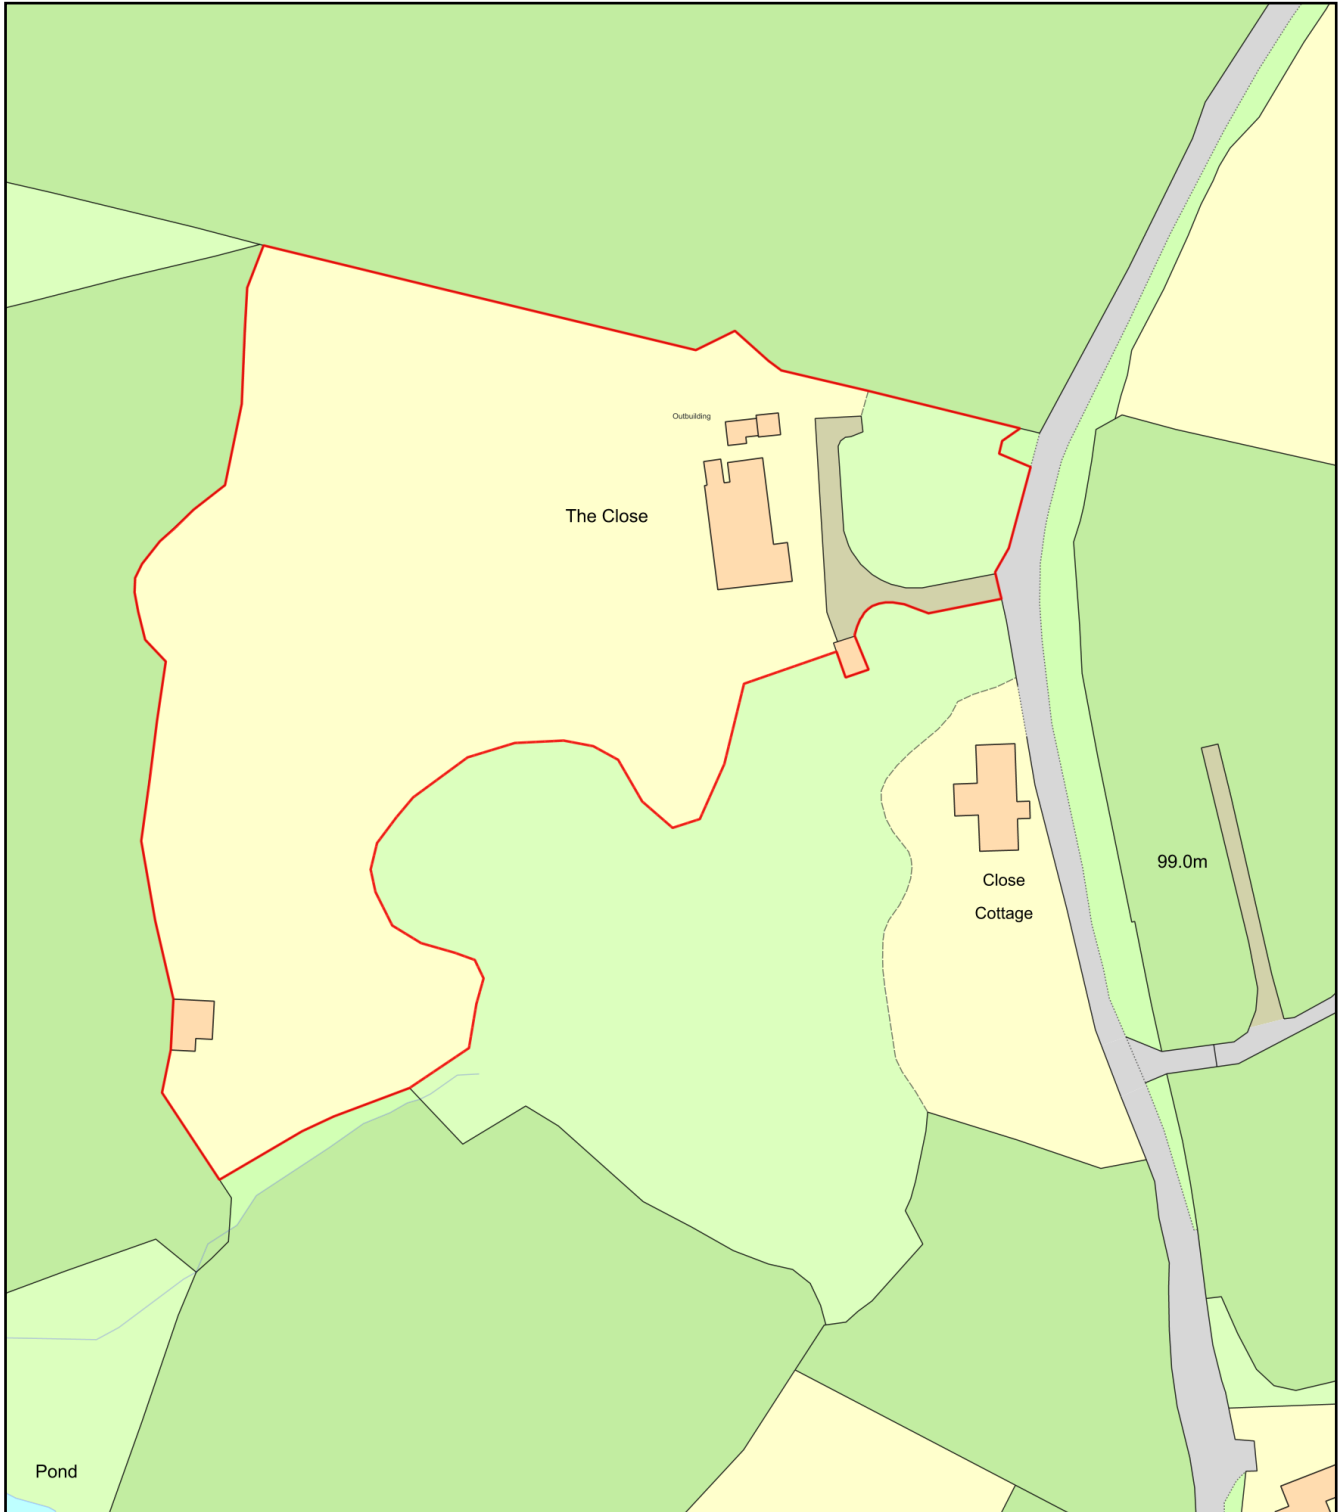

Bidborough Close - Location Plan Outbuilding Proposal 1:1250

Plan Produced for: Mr and Mrs Barber

Date Produced: 03 Aug 2021

Plan Reference Number: TQRQM21215093309956

Scale: 1:1250 @ A4