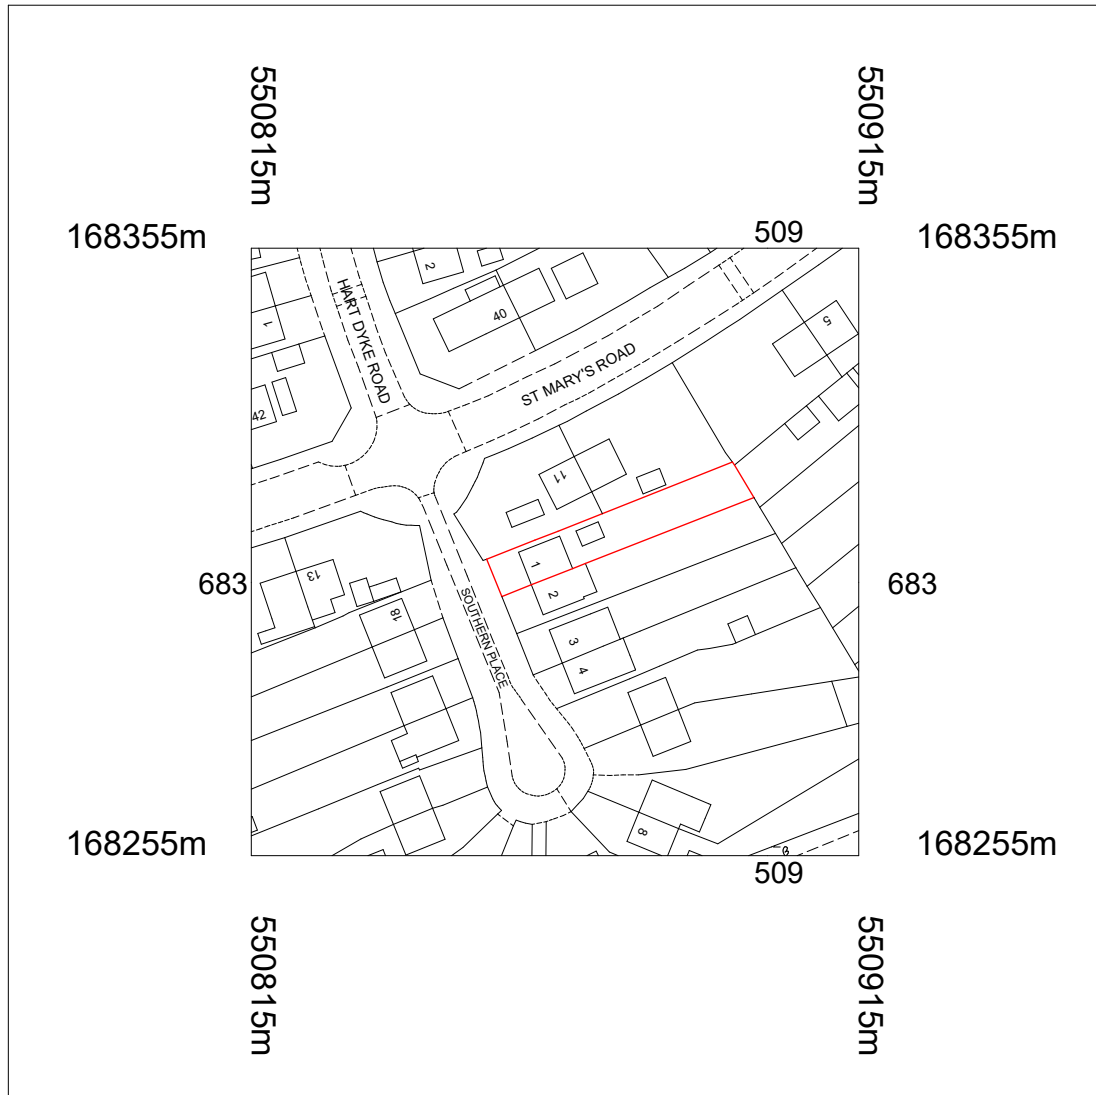

Wilson Architectural Building Designs

Date: 03-08-2021	Scale: 1:1250	 <p>Head Office: 27 Tyrrell Avenue Sidcup Kent DA16 2BT T: 020 8306 5110 M: 07983 462 778 E: info@wabdesigns.co.uk</p>
Project: 1 Southern Place Swanley BR8 7BY		
Title: Site Location Map		
Drawing No: 19-21-SWAN	Rev: SLM	