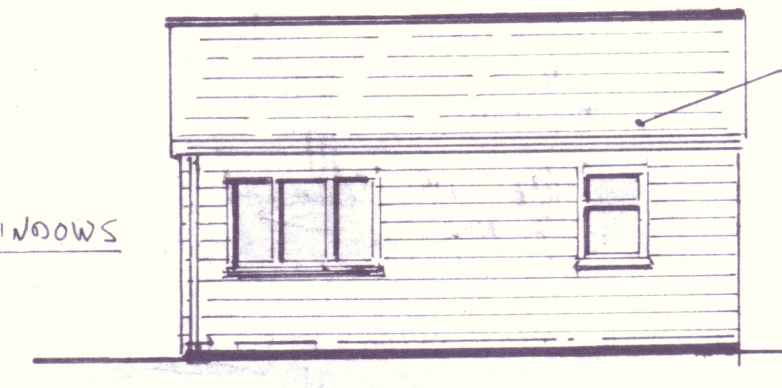

South

West

North

East

Elevations
Scales 1 / 100

WHITE UPVC WINDOWS
& DOORS

CERAMIC LAP COMPOSITE CLADDING
OCEAN RANGE COLOUR BLUE GREY

NATURAL SLATE ROOF DRY LAID

16 AUG 2021

Floor Plan
Scale 1 / 50

Proposed
Block Plan Scale 1 / 500

PROPOSED DOMESTIC ANNEXE
AT WEST TREFULA FARM ST DAY
ROAD REDRUTH TR16 5EP
FOR Mrs V. KNUCKEY

SCALES PLAN 1:2500
SECTION 1:50

DATE 12th May 2021