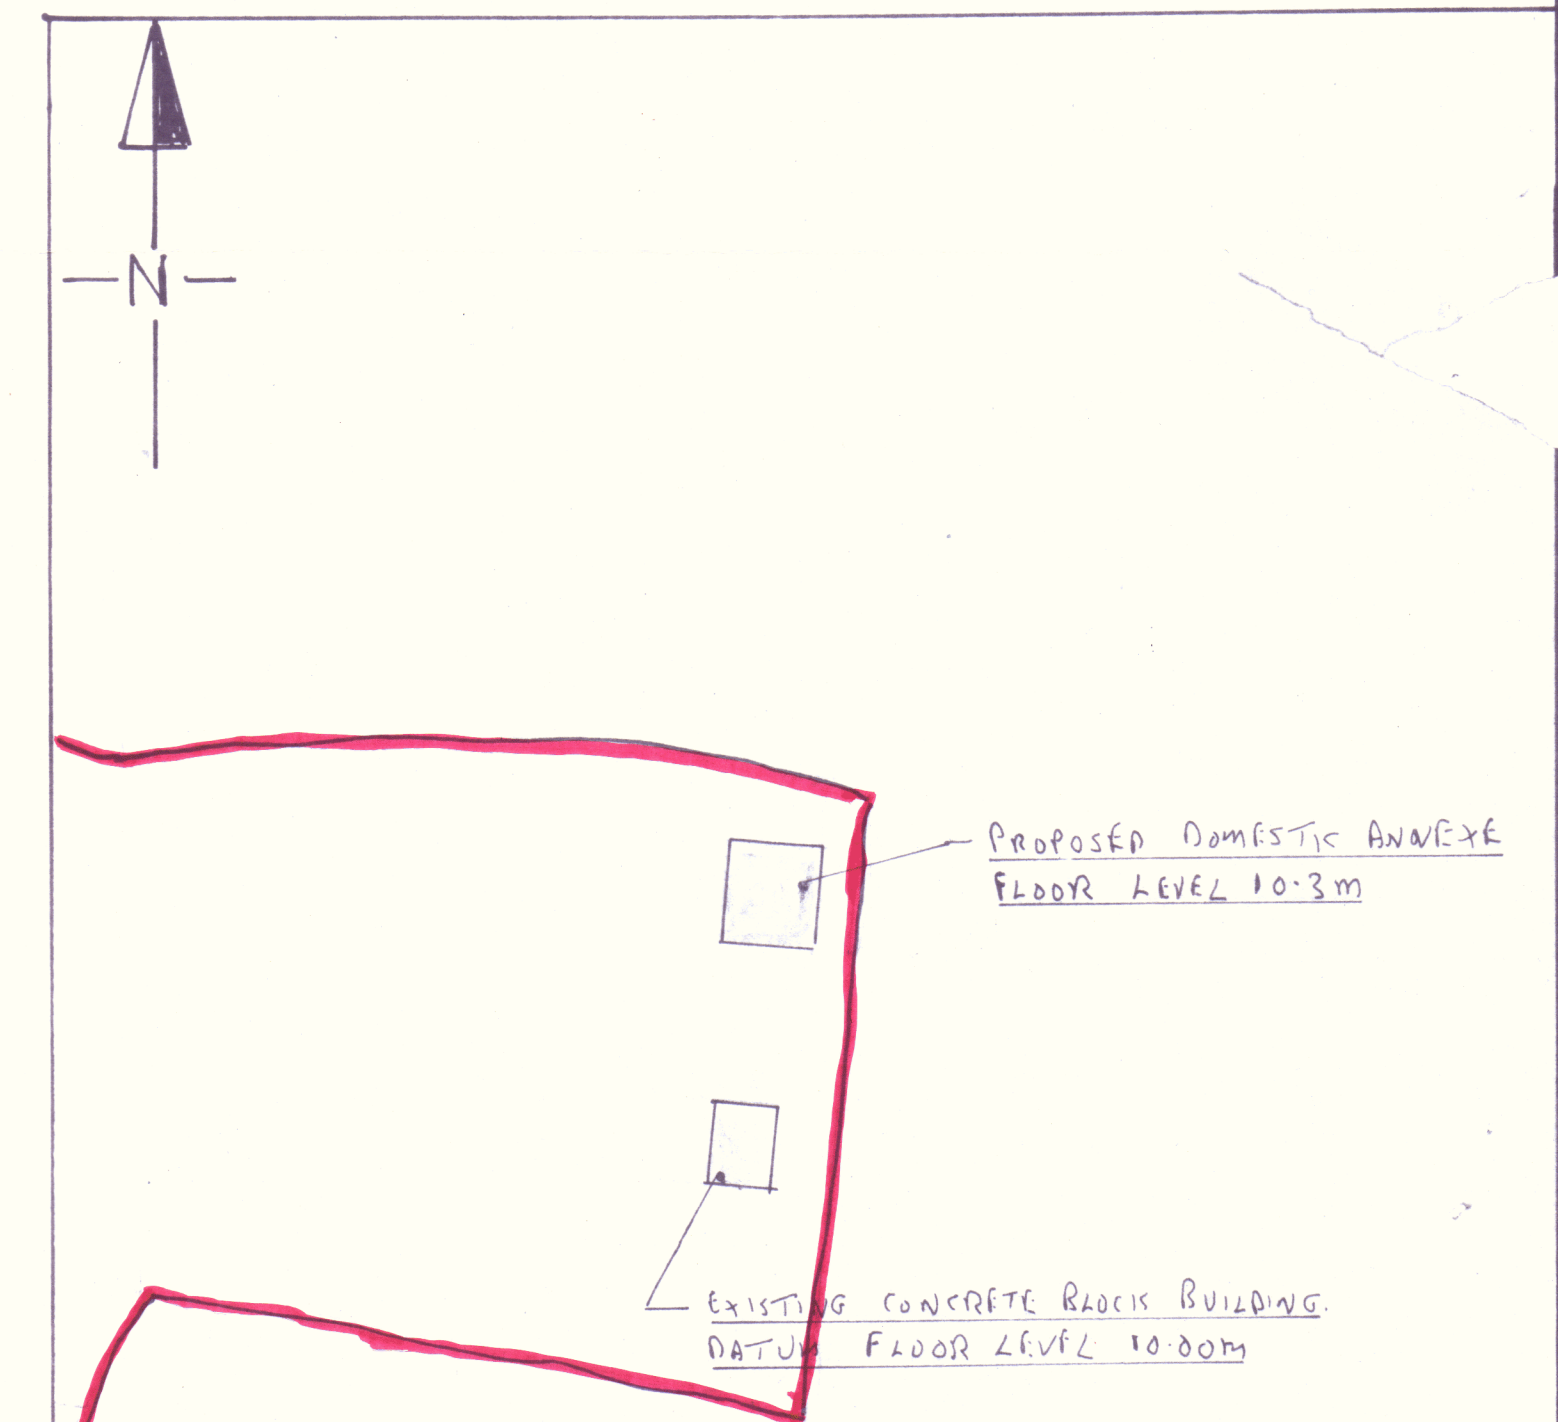

South

West

North

East

Elevations
Scales 1 / 100

WHITE UPVC WINDOWS
& DOORS

CERAMIC LAP COMPOSITE CLADDING
OCEAN RANGE COLOUR BLUE GREY

NATURAL SLATE ROOF DRY LAID

16 AUG 2021

Floor Plan
Scale 1 / 50

Proposed
Block Plan Scale 1 / 500

PROPOSED DOMESTIC ANNEXE
AT WEST TREFULA FARM ST DAY
ROAD REDRUTH TR16 5EP
FOR Mrs V. KNUCKEY

SCALES PLAN 1:2500
SECTION 1:50

DATE 12th May 2021