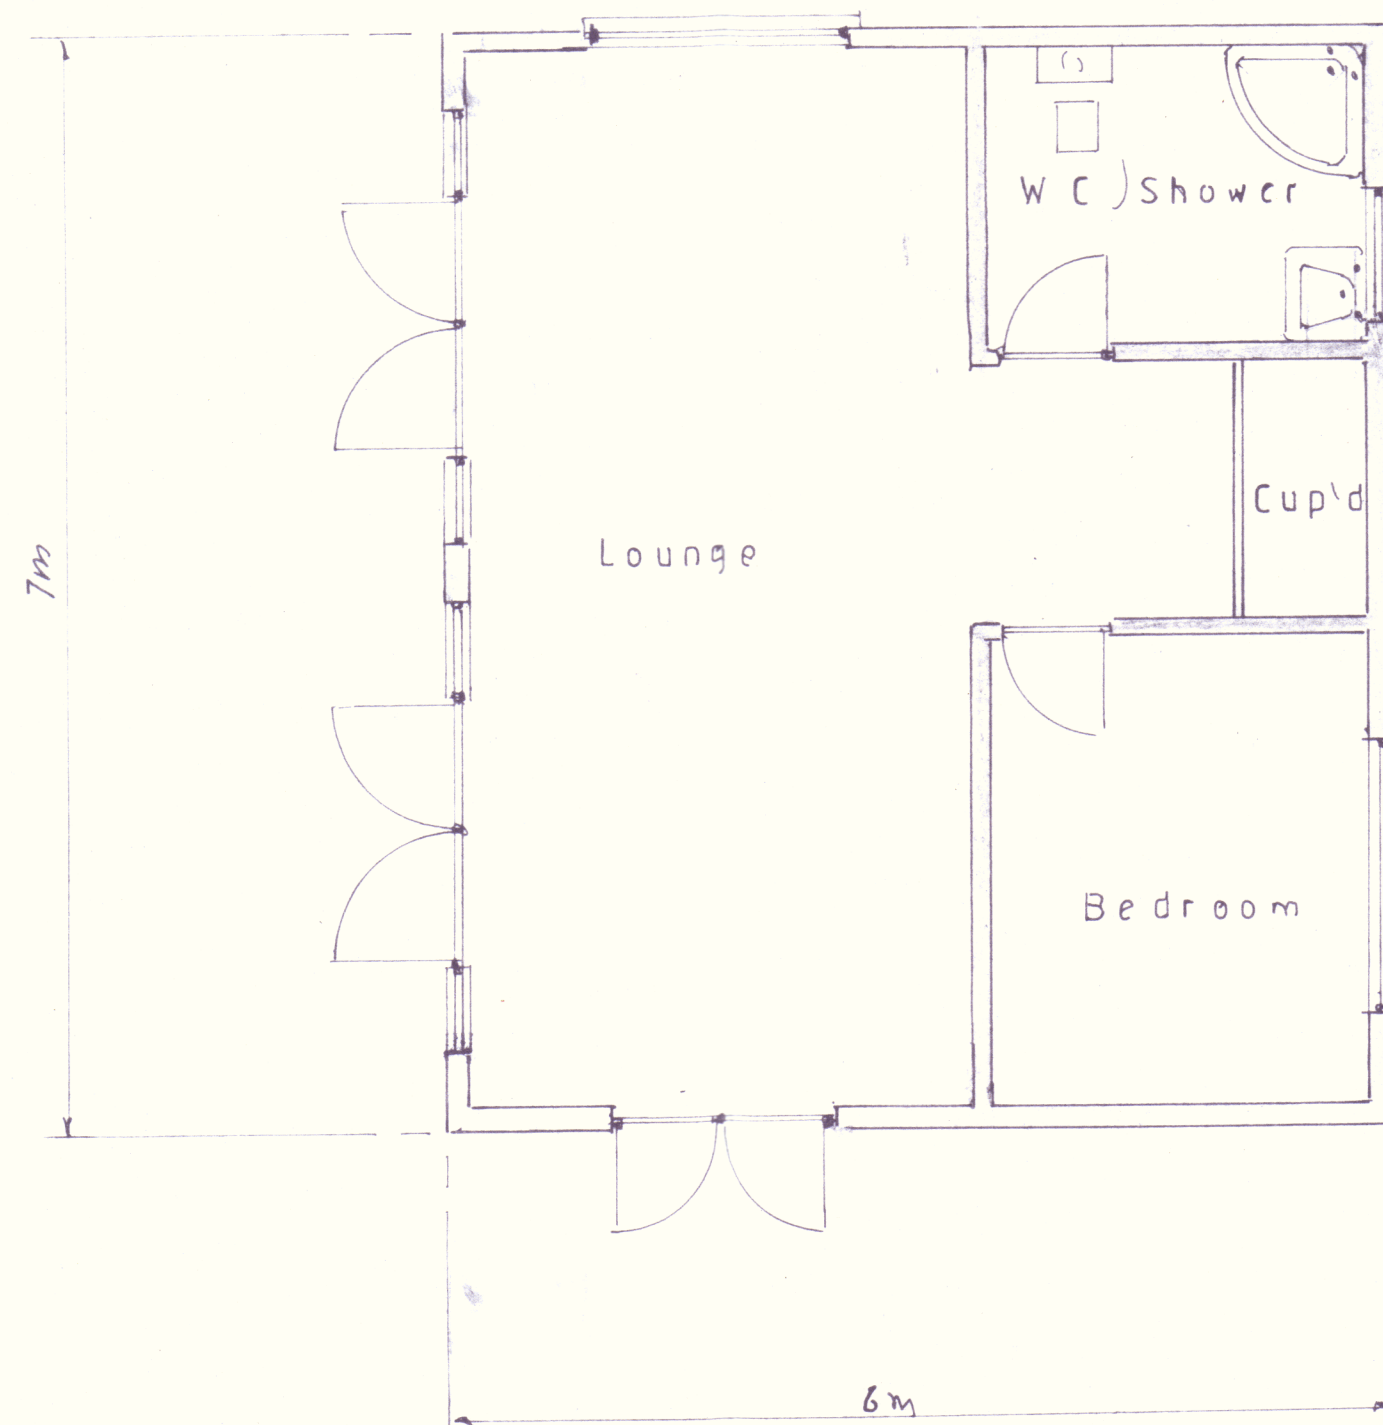

South

West

North

East

Elevations
Scales 1 / 100

WHITE UPVC WINDOWS
& DOORS

CERAMIC LAP COMPOSITE CLADDING
OCEAN RANGE COLOUR BLUE GREY

NATURAL SLATE ROOF DRY LAID

16 AUG 2021

Floor Plan
Scale 1 / 50

Proposed
Block Plan Scale 1 / 500

PROPOSED DOMESTIC ANNEXE
AT WEST TREFULA FARM ST DAY
ROAD REDRUTH TR16 5EP
FOR Mrs V. KNUCKEY

SCALES PLAN 1:2500
SECTION 1:50

DATE 12th May 2021