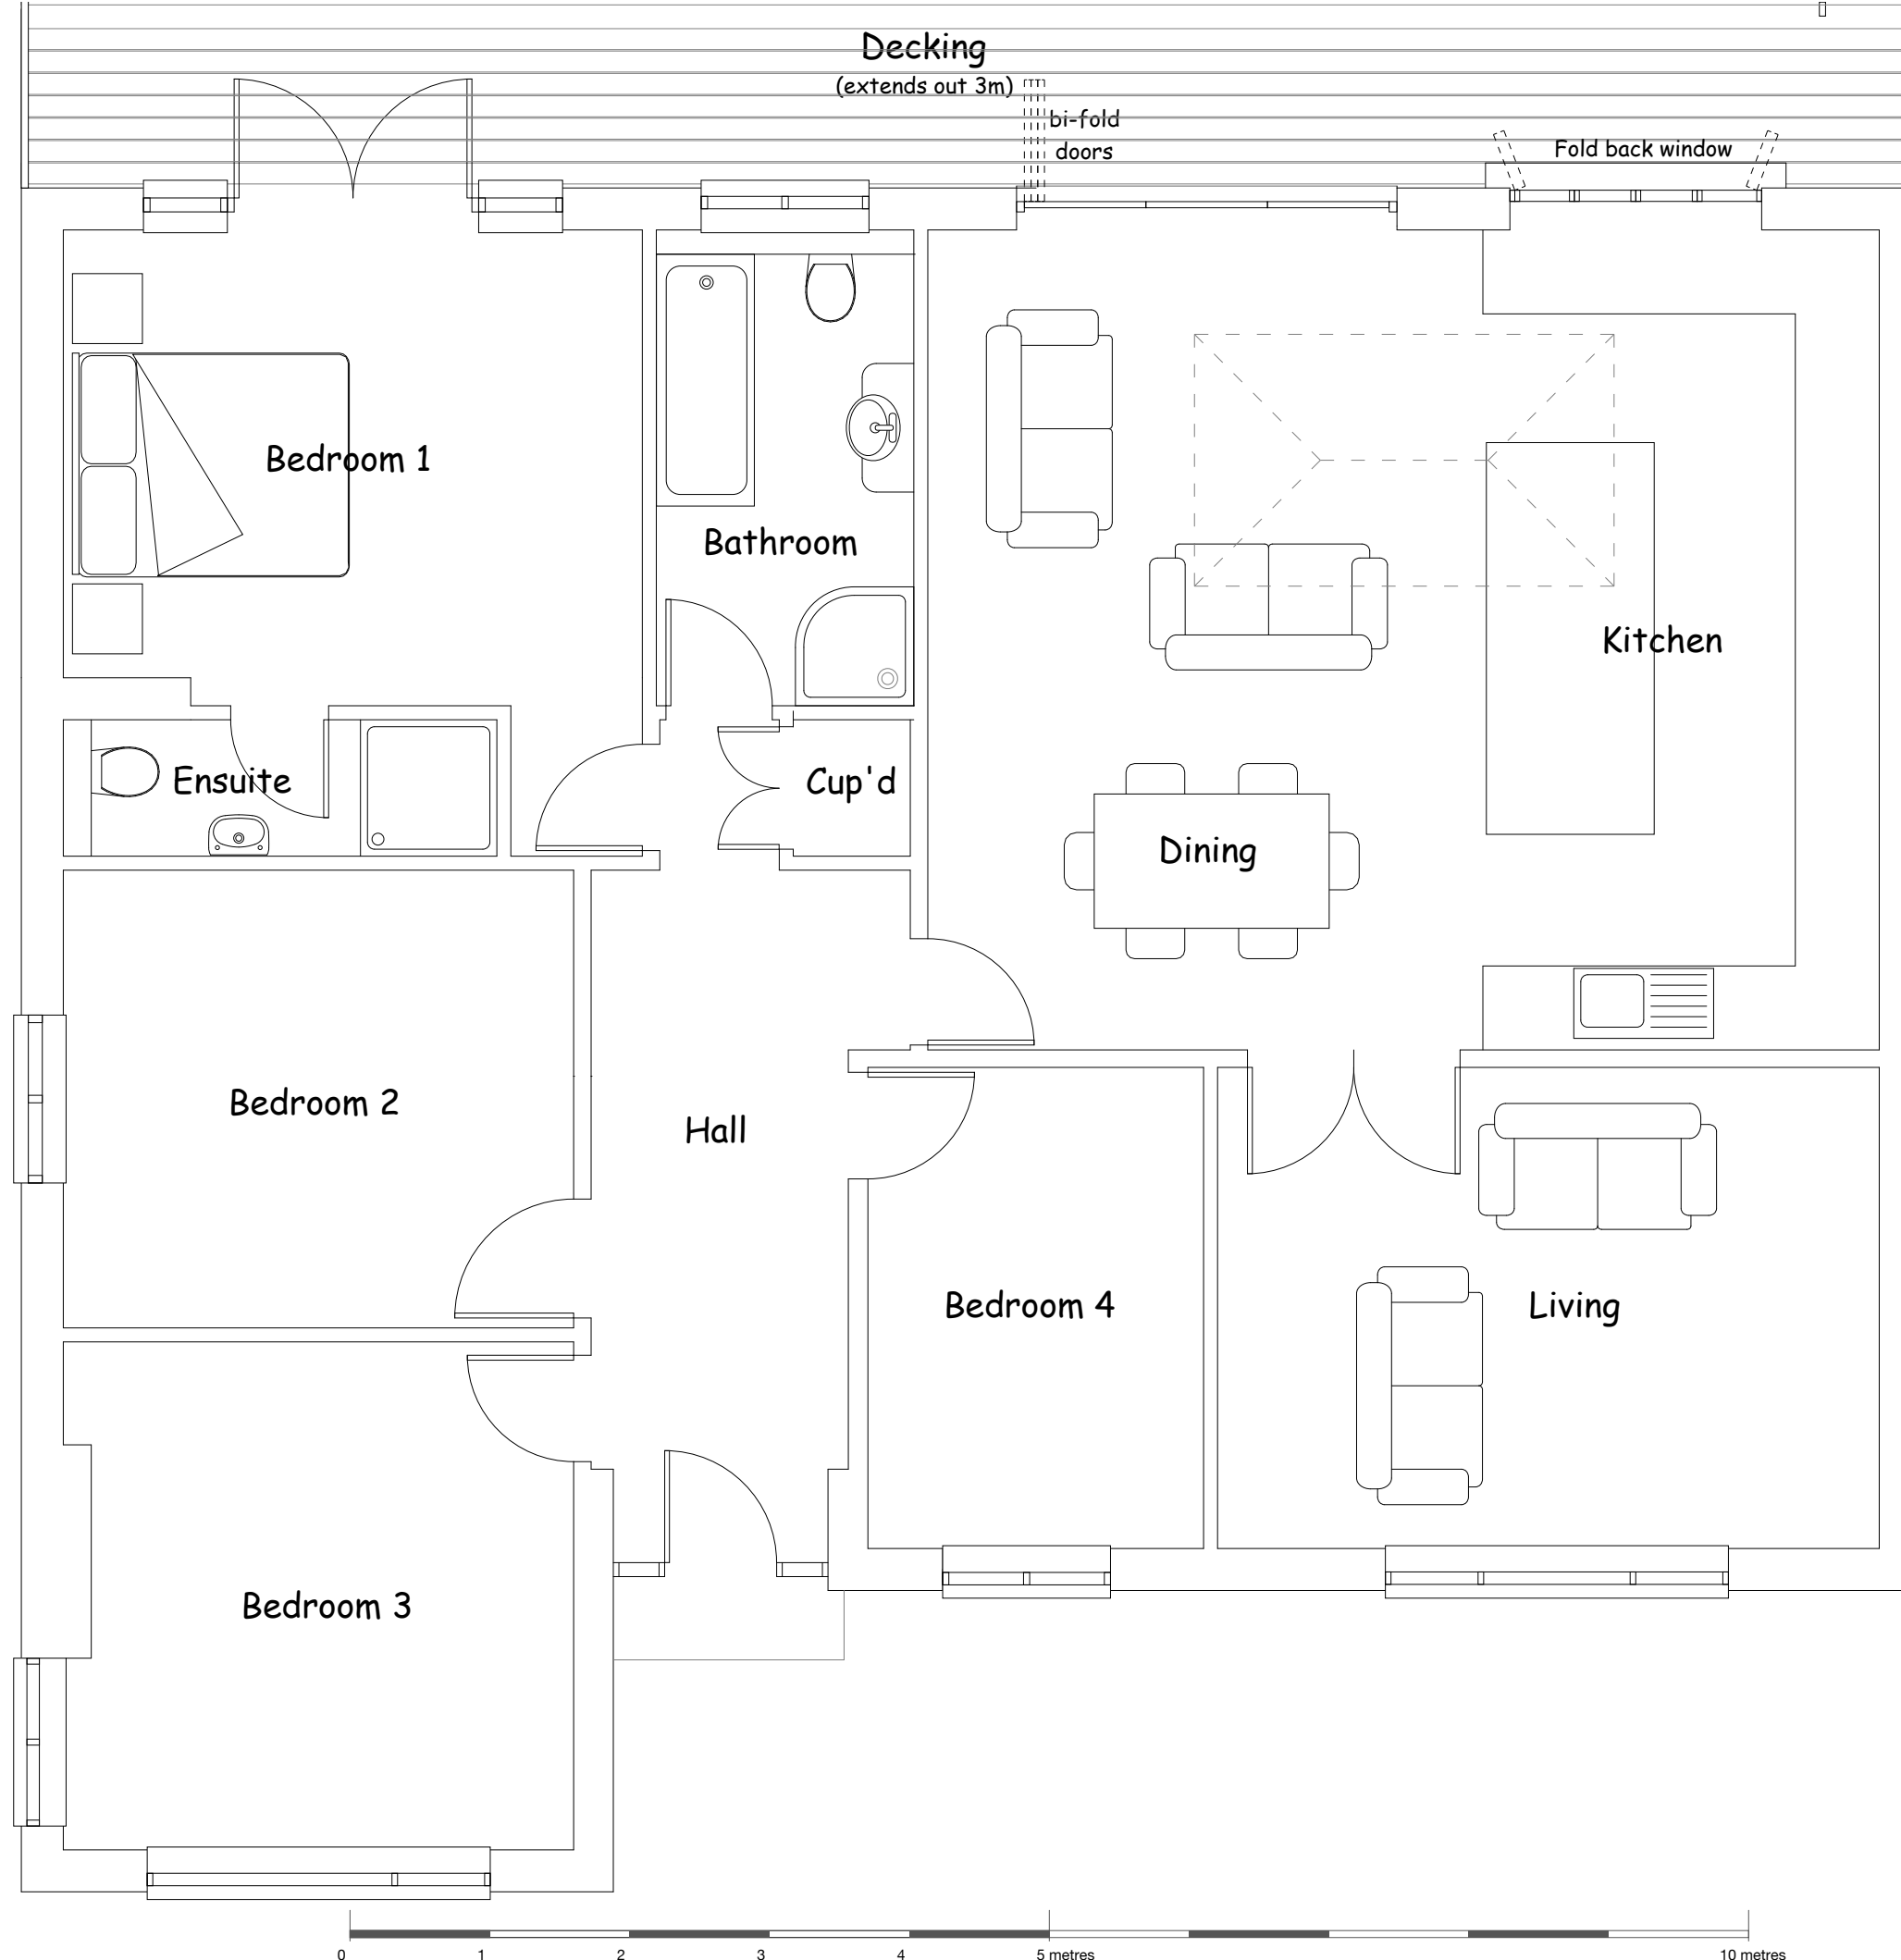

THIS DRAWING IS COPYRIGHT AND MAY NOT BE REPRODUCED WITHOUT PERMISSION
DO NOT SCALE OFF THIS DRAWING
ALL DIMENSIONS AND LEVELS ARE TO BE CHECKED ON SITE BY THE CONTRACTOR BEFORE COMMENCEMENT OF WORK AND ANY DISCREPANCIES REPORTED TO THE ARCHITECT
DRAWINGS ISSUED ELECTRONICALLY MAY LOSE SOME DETAIL

RIBA

AMENDMENTS

Andrew Williams
Chartered Architect

Silver Lodge, Penbeagle Way, St Ives, Cornwall TR26 2EY

JOB

Bosorne, Porthrepta Road
Carbis Bay

Mr & Mrs S Underwood

TITLE

Proposed Plan

DRNG. NO - REVISION

5183/04

SCALE

1:50 @ A3

DATE

July 2021