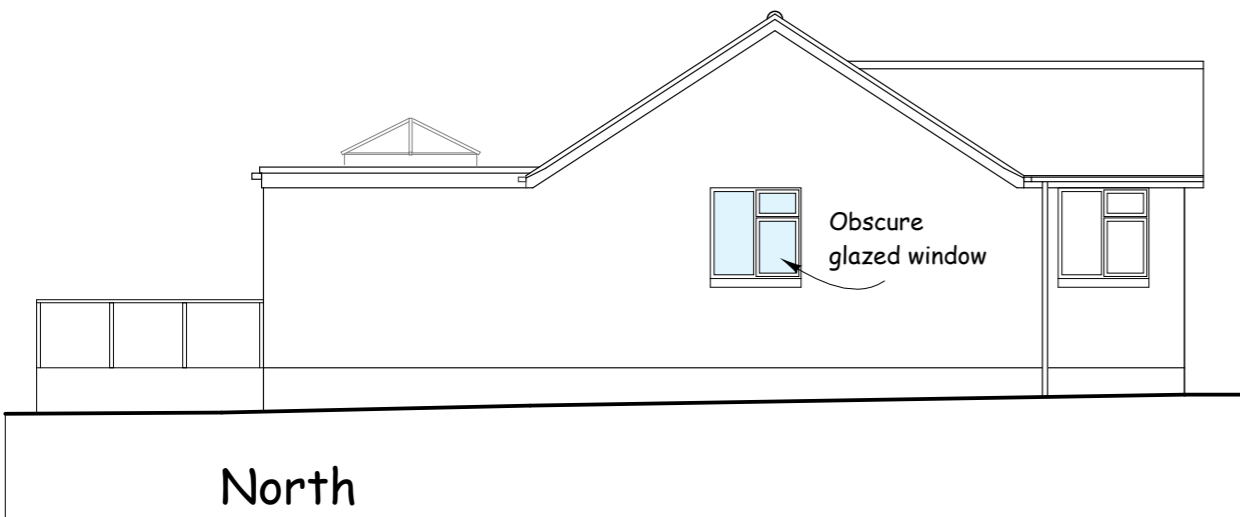

RIBA 

AMENDMENTS

Andrew Williams
Chartered Architect

Silver Lodge, Penbeagle Way, St Ives, Cornwall TR26 2EY

JOB
Bosorne, Porthrepta Road
Carbis Bay

Mr & Mrs S Underwood

TITLE
Proposed Elevations

DRNG. NO - REVISION
5183/05