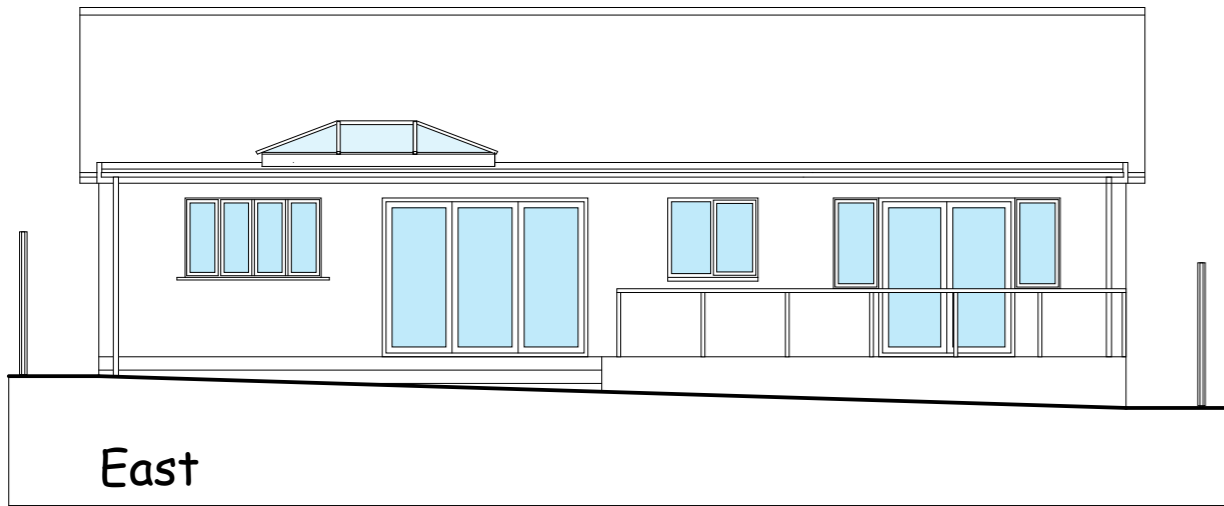

RIBA 

AMENDMENTS

Andrew Williams
Chartered Architect

Silver Lodge, Penbeagle Way, St Ives, Cornwall TR26 2EY

JOB
Bosorne, Porthrepta Road
Carbis Bay

Mr & Mrs S Underwood

TITLE
Proposed Elevations

DRNG. NO - REVISION
5183/05

SCALE
1:100 @ A3

DATE
July 2021