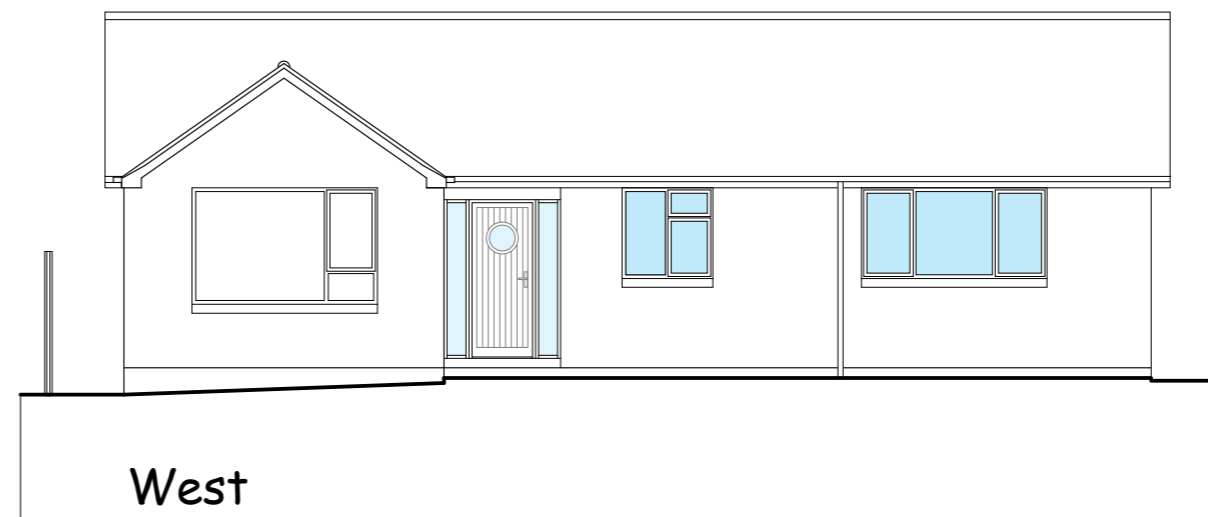

RIBA 

AMENDMENTS

Andrew Williams
Chartered Architect

Silver Lodge, Penbeagle Way, St Ives, Cornwall TR26 2EY

JOB
Bosorne, Porthrepta Road
Carbis Bay

Mr & Mrs S Underwood

TITLE
Proposed Elevations

DRNG. NO - REVISION
5183/05

SCALE
1:100 @ A3

DATE
July 2021