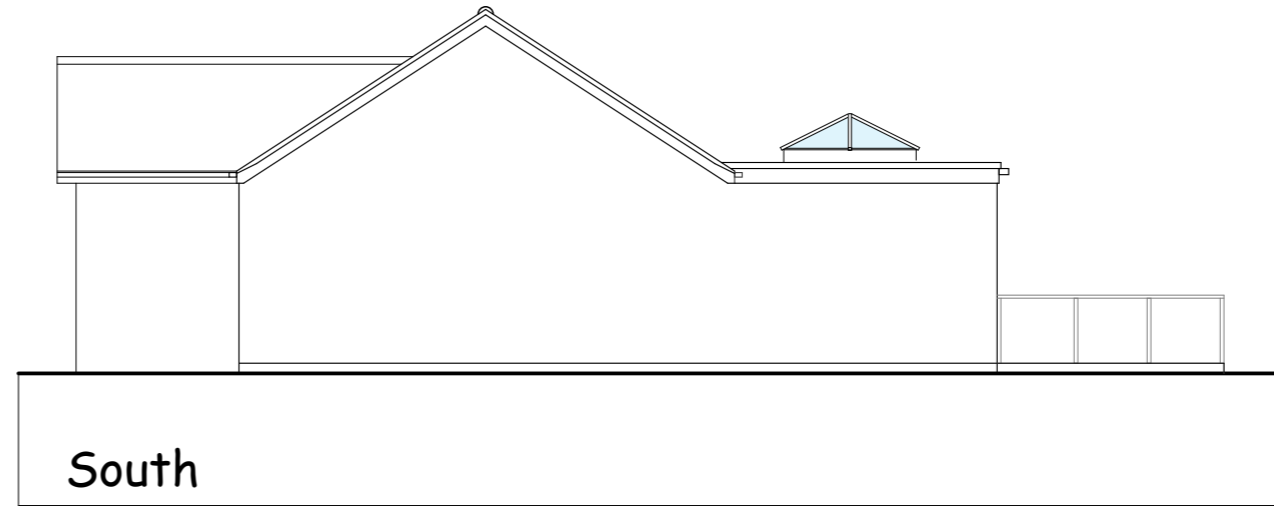

RIBA 

AMENDMENTS

Andrew Williams
Chartered Architect

Silver Lodge, Penbeagle Way, St Ives, Cornwall TR26 2EY

JOB
Bosorne, Porthrepta Road
Carbis Bay

Mr & Mrs S Underwood

TITLE
Proposed Elevations

DRNG. NO - REVISION
5183/05

SCALE
1:100 @ A3

DATE
July 2021