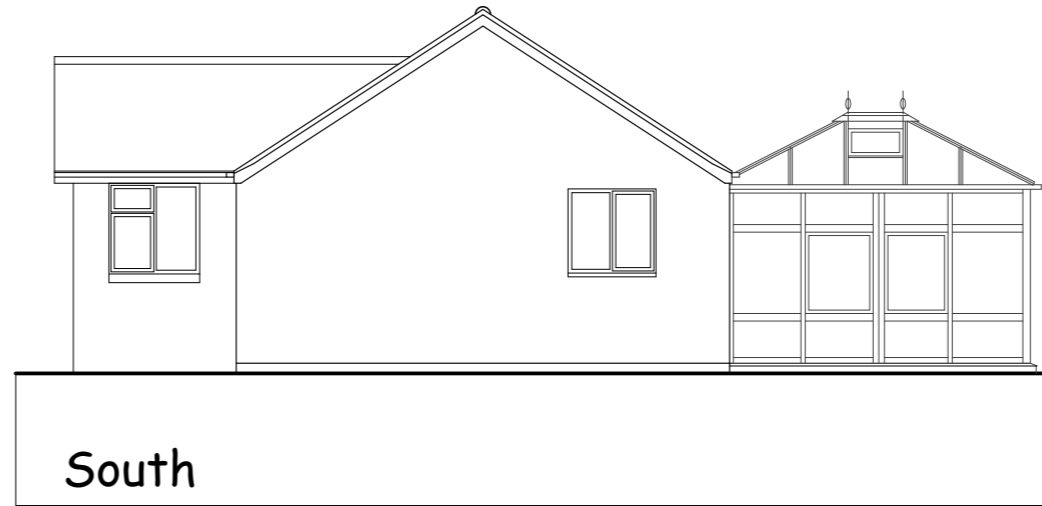

RIBA 

AMENDMENTS

Andrew Williams
Chartered Architect

Silver Lodge, Penbeagle Way, St Ives, Cornwall TR26 2EY

JOB
Bosorne, Porthrepta Road
Carbis Bay

Mr & Mrs S Underwood

TITLE
Existing Elevations

DRNG. NO - REVISION
5183/03

SCALE
1:100 @ A3

DATE
July 2021