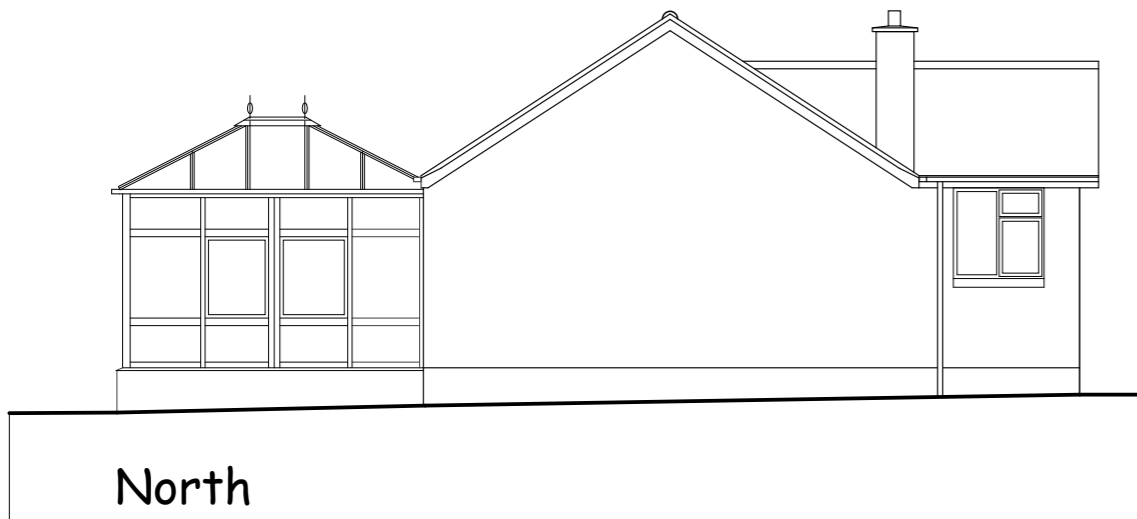

RIBA 

AMENDMENTS

Andrew Williams
Chartered Architect

Silver Lodge, Penbeagle Way, St Ives, Cornwall TR26 2EY

JOB
Bosorne, Porthrepta Road
Carbis Bay

Mr & Mrs S Underwood

TITLE
Existing Elevations

DRNG. NO - REVISION
5183/03

SCALE
1:100 @ A3

DATE
July 2021