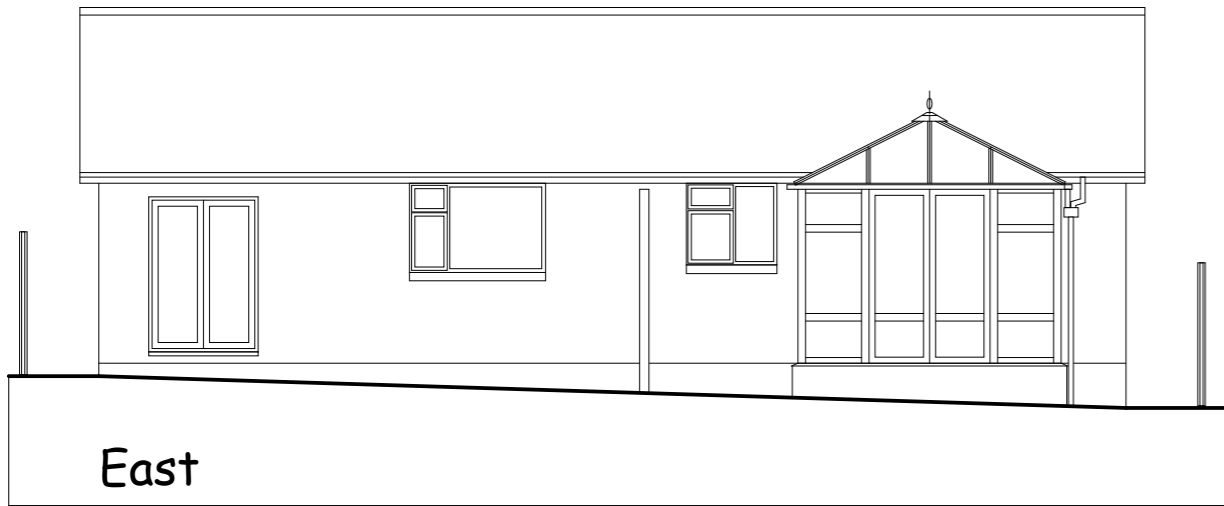

RIBA 

AMENDMENTS

Andrew Williams
Chartered Architect

Silver Lodge, Penbeagle Way, St Ives, Cornwall TR26 2EY

JOB
Bosorne, Porthrepta Road
Carbis Bay

Mr & Mrs S Underwood

TITLE
Existing Elevations

DRNG. NO - REVISION
5183/03

SCALE
1:100 @ A3

DATE
July 2021