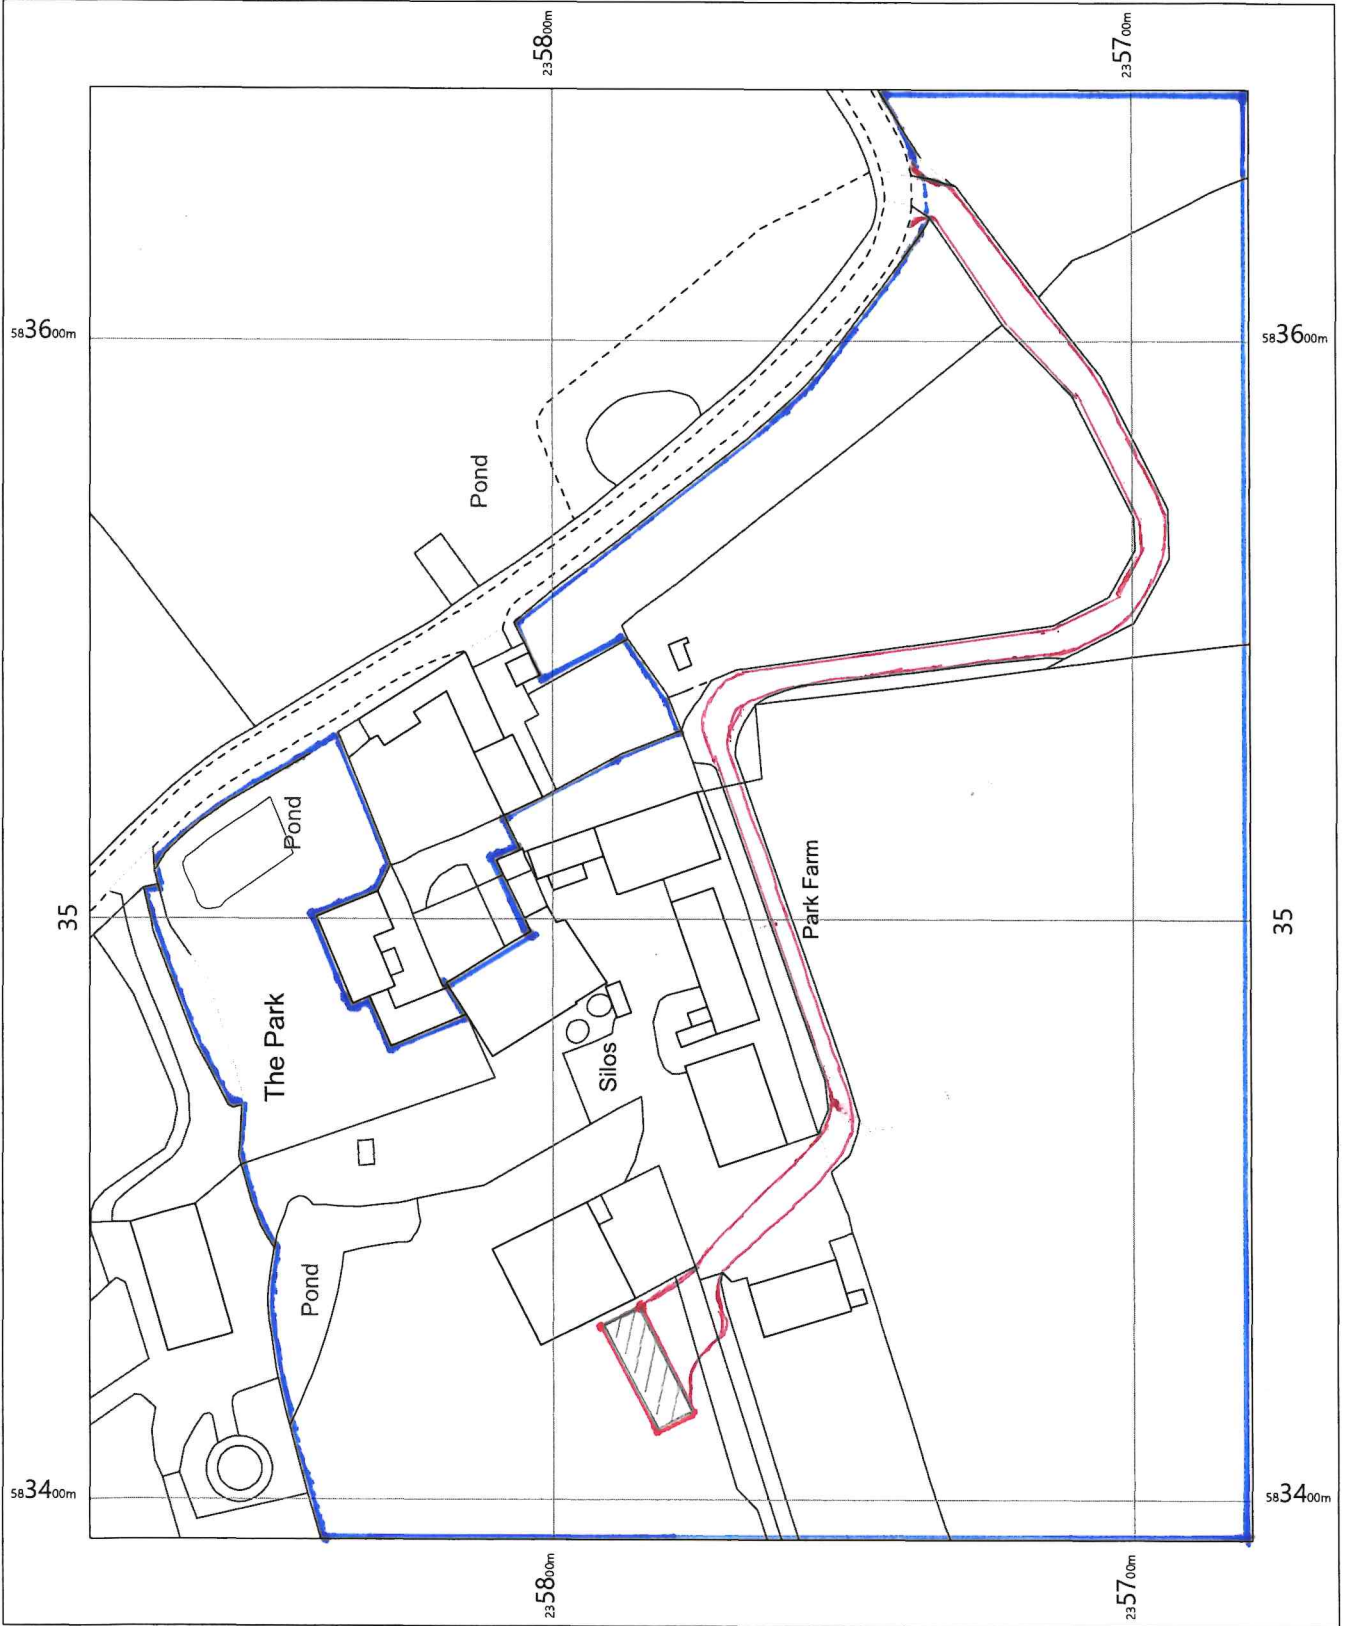

Park Farm, Wickham St. Paul

OS MasterMap 1250/2500/10000
scale
Friday, August 6, 2021, ID:
CM-00982389
www.centremapslive.co.uk
1:1250 scale print at A4, Centre:
583518 E, 235780 N

©Crown Copyright Ordnance
Survey. Licence no. 100019980