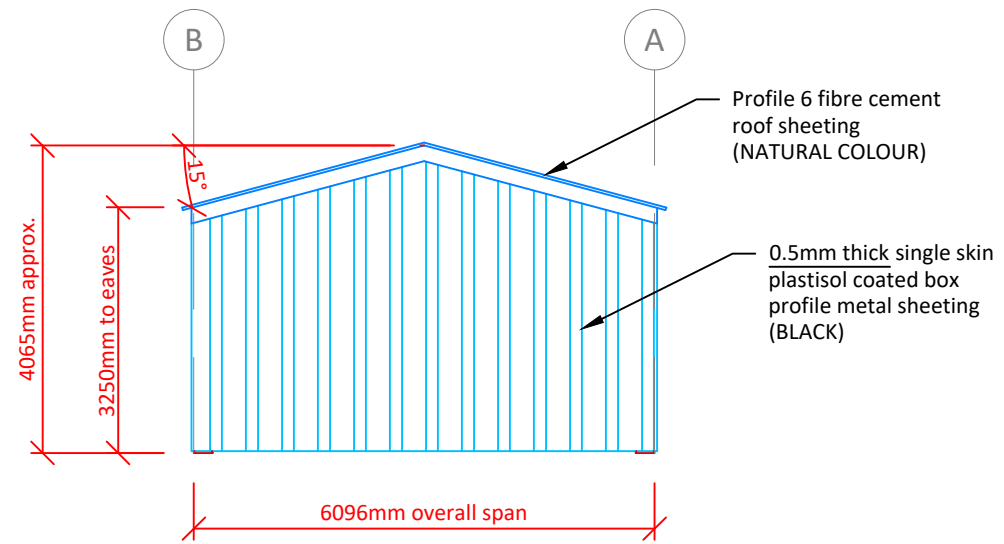

ELEVATION ACROSS GRIDLINE 1

ELEVATION ACROSS GRIDLINE 4

Scale:	1:100@A3	 Tey Farm Systems Ltd Tel 01206 210003 Great Tey Business Centre, Warrens Farm, Great Tey, COLCHESTER. CO6 1JG	PHILIP WEAVERS	GABLE ELEVATIONS	Drawing No:	
Date:	08/07/21		**			21/140/CJ/102
Drawn:	SM					