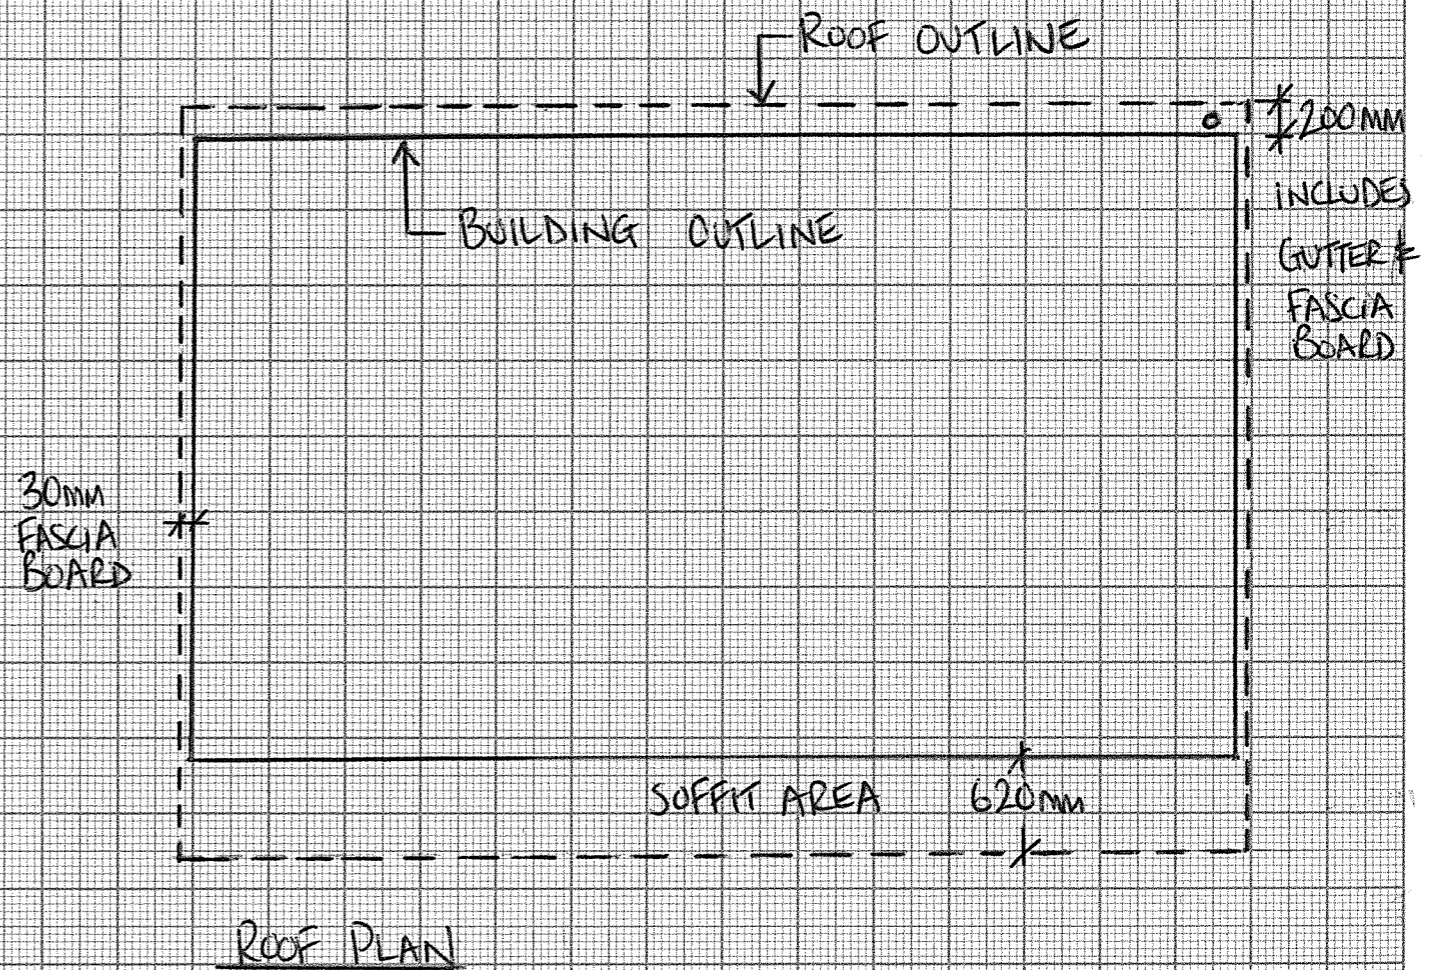

45 JAMES ROAD - OUTHOUSE PLANS

SCALE 1:50