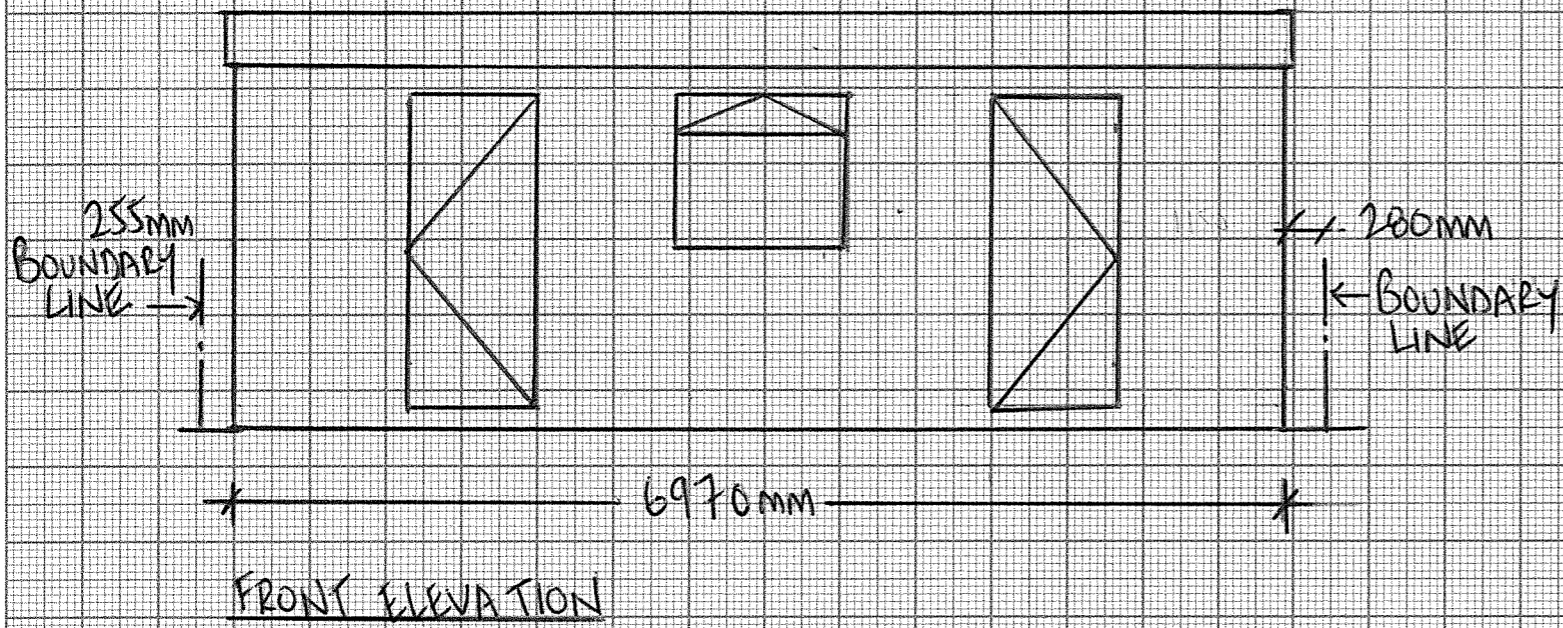

45 JAMES ROAD - OUTHOUSE PLANS

SCALE 1:50