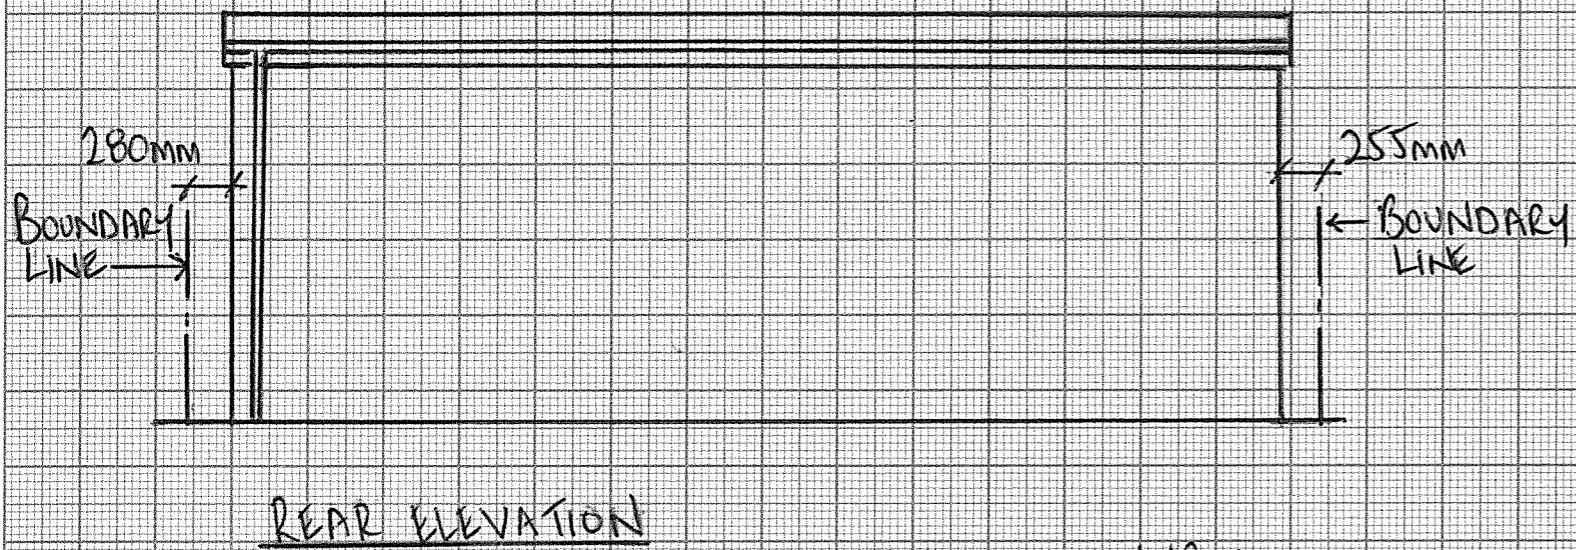

45 JAMES ROAD - OUTHOUSE PLANS

SCALE 1:50