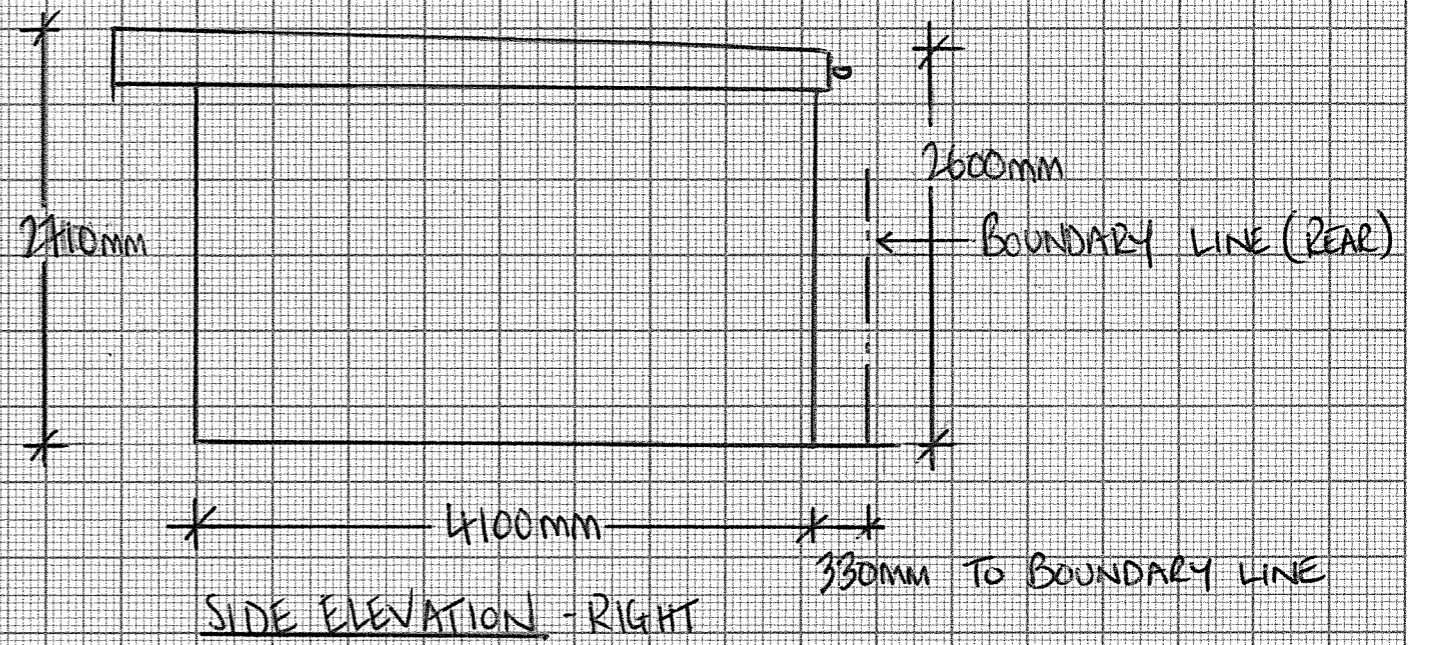

45 JAMES ROAD - OUTHOUSE PLANS

SCALE 1:50