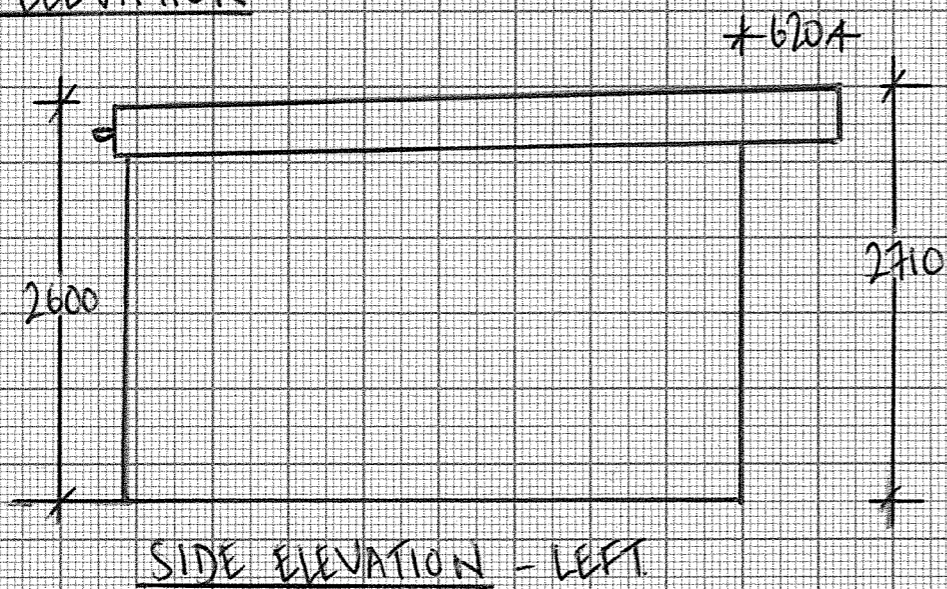

45 JAMES ROAD - OUTHOUSE PLANS

SCALE 1:50