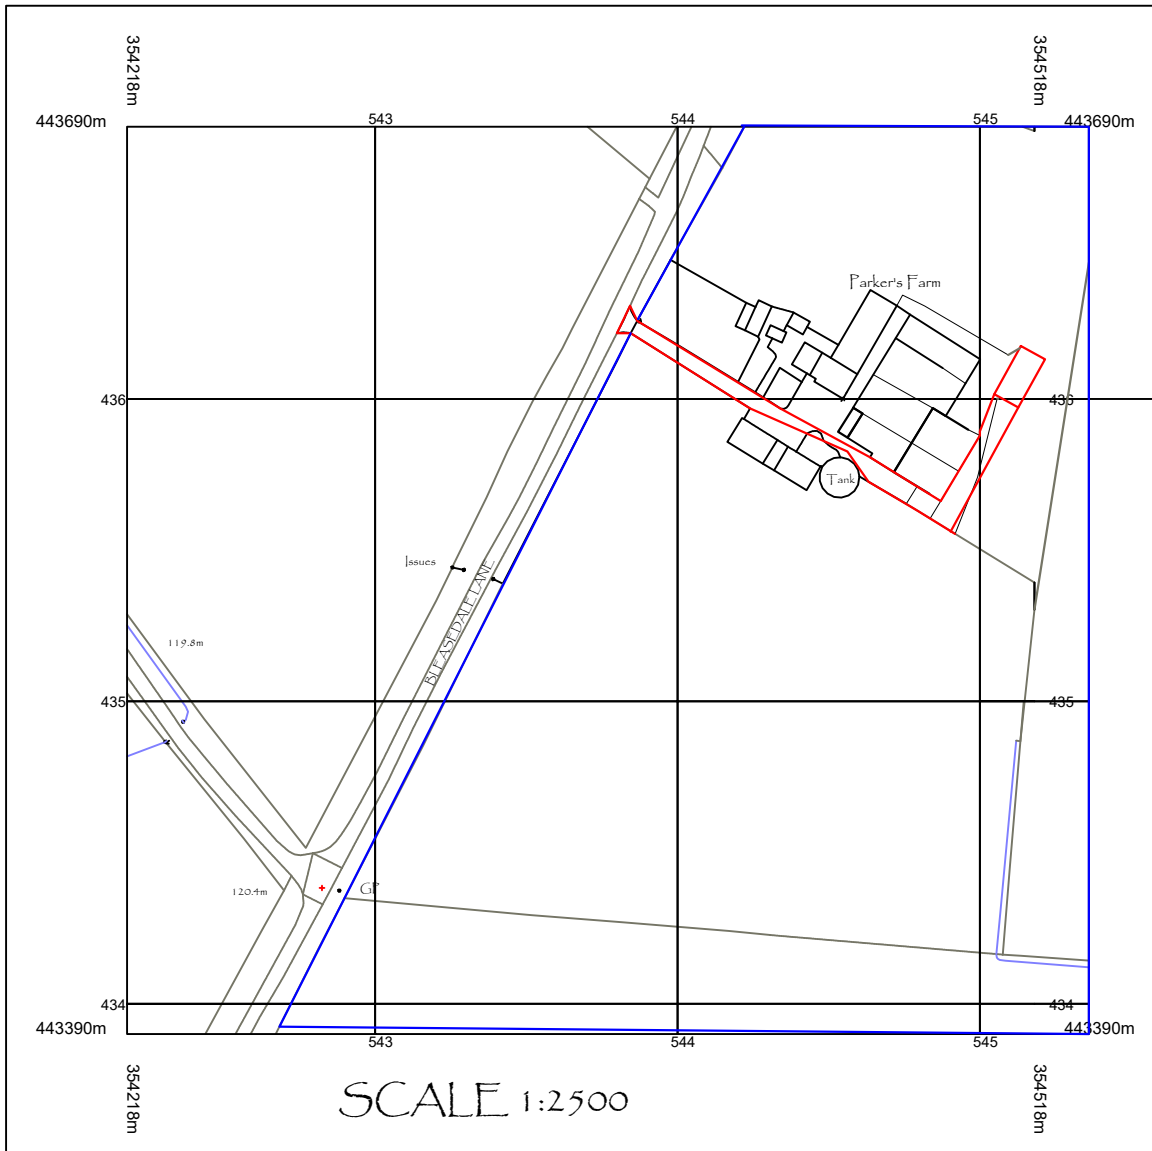

Stanfords VectorMap

CLIENT: MR G STOTT
PROJECT: NEW DAIRY CATTLE HOUSING

LOCATION:
PARKERS FARM, BLEASDALE LANE,
BLEASDALE, PRESTON. PR3 1UQ

© Crown copyright and database rights 2019 OS 100035409

Reproduction in whole or in part is prohibited
without the permission of Ordnance Survey.