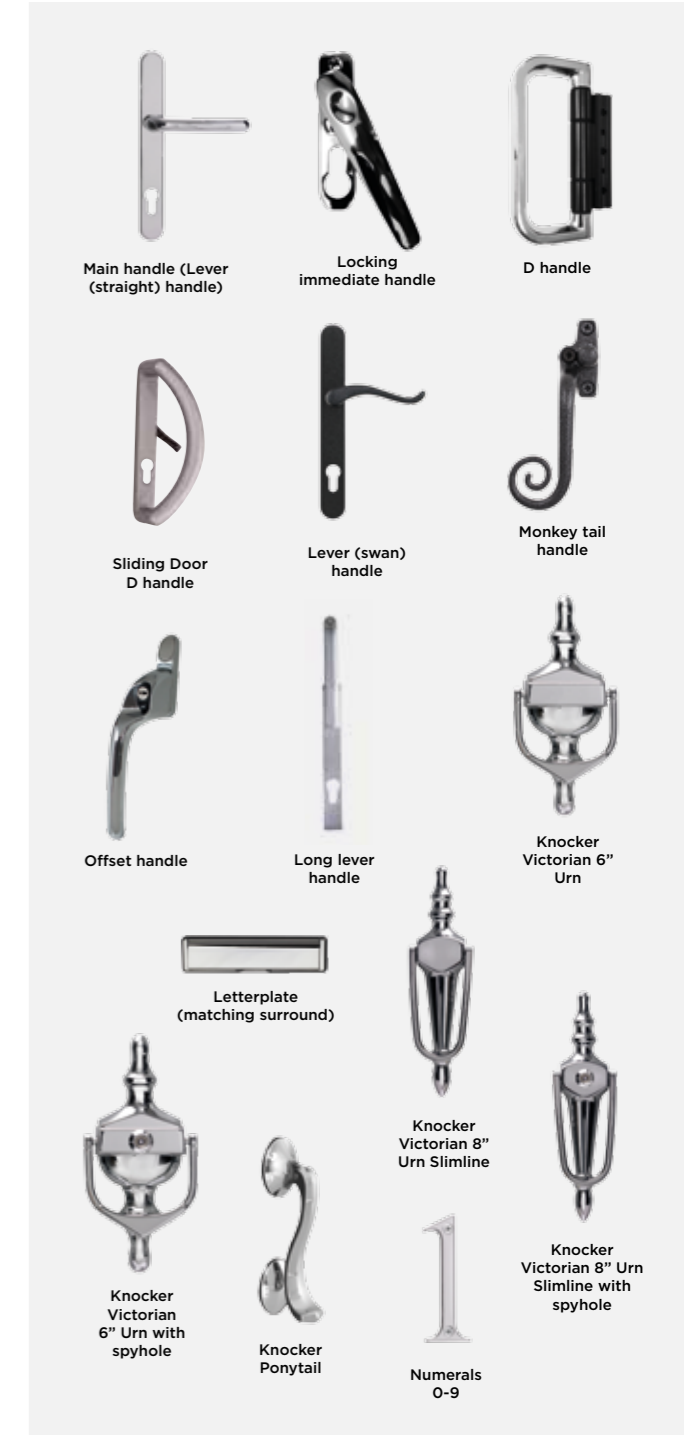

All handles and accessories have been tested to ensure high standards of endurance and functionality.

		White	Black	Grey	Graphite
BI-FOLDING DOORS	Main handle (Lever (straight) handle)		✓	✓	✓
	Intermediate handle		✓	✓	✓
	D handle		✓	✓	✓
	Magnetic catch		✓	✓	✓
	Trickle vents		✓	✓	✓
SLIDING PATIO DOORS	Long lever handle		✓	✓	✓
	Sliding Door D Handle		✓	✓	✓
CASEMENT WINDOWS	Offset handle		✓	✓	✓
	Monkey tail handle				
COMPOSITE, ENTRANCE & FRENCH DOORS	Lever (straight) handle		✓	✓	✓
	Lever (swan) handle				
	Letterplate (black ABS surround)		✓	✓	
	Letterplate (matching surround)		✓	✓	✓
	Knocker Victorian 6" Urn		✓	✓	✓
	Knocker Victorian 6" Urn with spyhole		✓	✓	✓
	Knocker Victorian 8" Urn Slimline		✓	✓	✓
	Knocker Victorian 8" Urn Slimline with spyhole		✓	✓	✓
	Knocker Ponytail		✓	✓	✓
Numerals 0-9			✓	✓	

A range of locking cylinders are available to give enhanced security. Please speak to your REAL Retailer for details.

*silver anodised SAA

LOCKS

REAL Aluminium doors that have more than one lock will only require one key to operate all of them (this is called 'keyed alike'). Separate doors will have unique keys unless specified. When specifying a high-security key system (3 Star System), all keys will be unique. For further details, please speak to your REAL Retailer.

Chrome	Satin Silver	Polished Gold	Antique Black
✓	✓	✓	
✓			
✓			
✓			
	✓		
	✓*		
	✓		
✓	✓	✓	
			✓
✓	✓	✓	
			✓
✓	✓	✓	
			✓
✓	✓	✓	✓
✓	✓	✓	
✓	✓	✓	✓
✓	✓	✓	
✓	✓	✓	✓

Antique black range