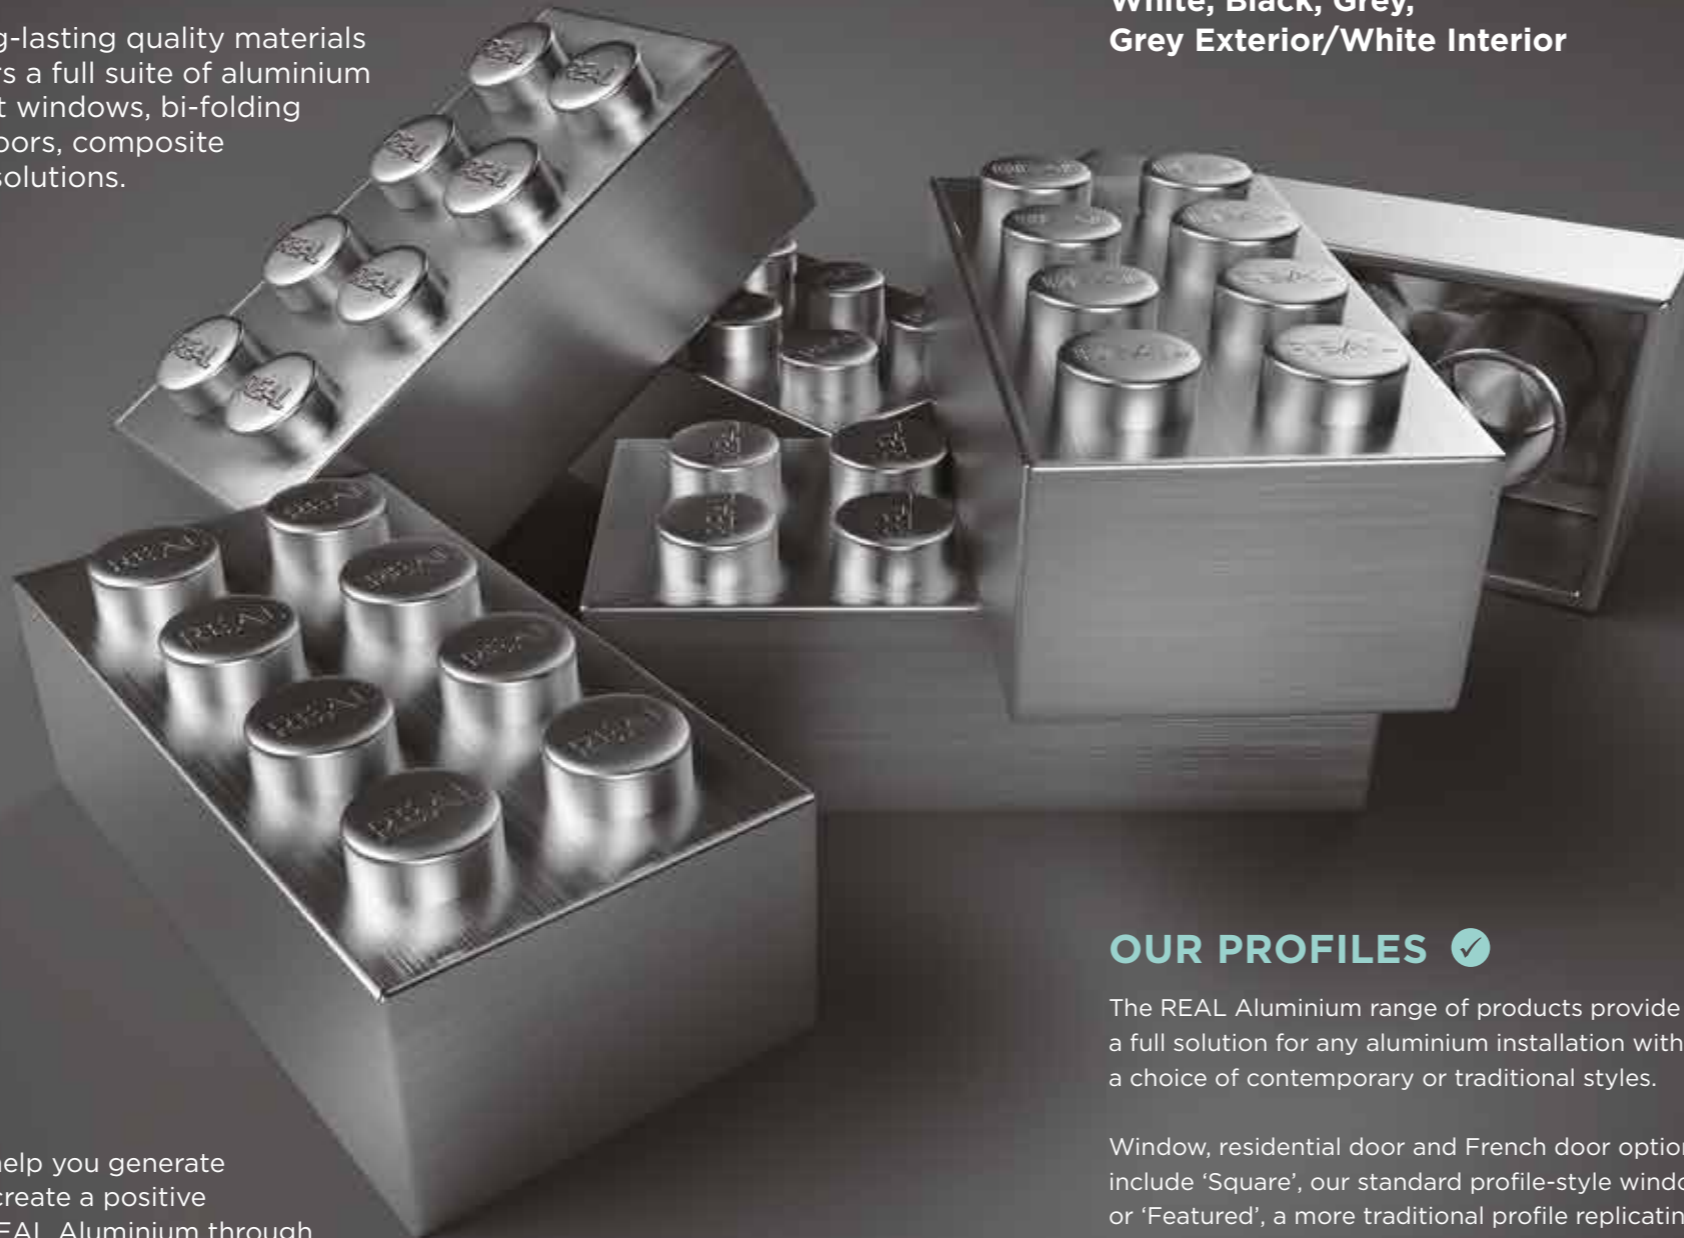

All stock aluminium products on a **2-week** turnaround

REAL Aluminium fabricates a comprehensive range of aluminium fenestration products for all domestic installations, manufactured using profiles and components held in stock at the dedicated factory in Gloucestershire.

With strong, slim profiles and long-lasting quality materials and finish, REAL Aluminium covers a full suite of aluminium products. That includes: casement windows, bi-folding doors, sliding doors, residential doors, composite doors, and ultra slim glazed roof solutions.

WHY REAL ALUMINIUM? IT'S AS EASY AS CHILD'S PLAY...

- ✓ Easy Pricing
- ✓ Easy Quoting
- ✓ Easy Choices
- ✓ Quick Delivery
- ✓ Quick Quoting

MARKETING SUPPORT

Our Marketing Team are on hand to help you generate leads, convert leads into orders and create a positive experience associated with buying REAL Aluminium through your business. From in-store displays to local advertising, we can provide the tools you need to promote REAL Aluminium.

Contact our Marketing Team on 01453 826884 or email marketing@customade.co.uk