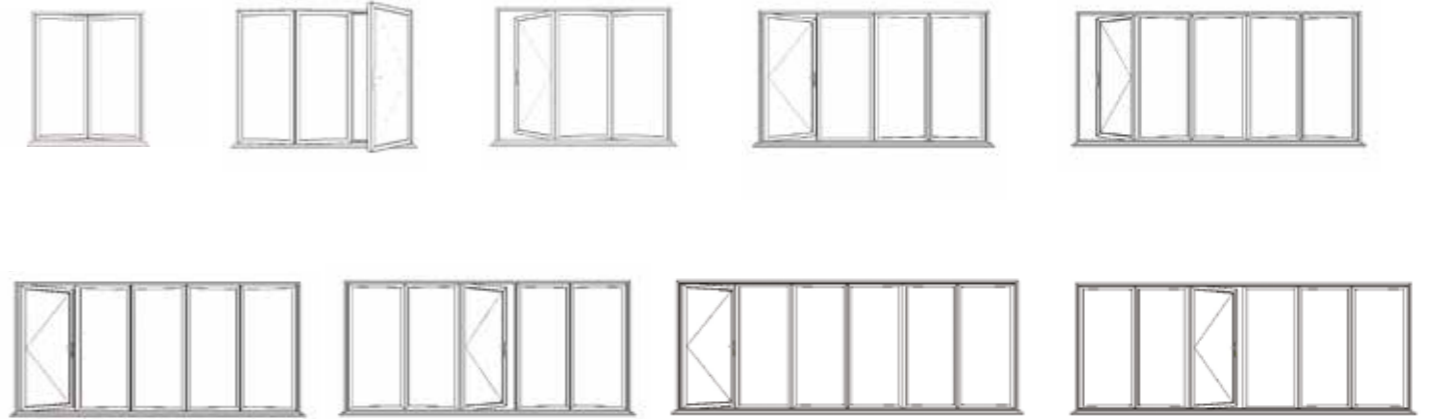

SPECIFICATION

Bi-folding doors offer a choice of opening configurations to suit any application. Choose to fold the sashes internally or externally, place the opening at the side so the sashes all fold one way, at one end, to create a single entrance door for easy access, or in the middle to give the option of a double door.

Configuration examples: