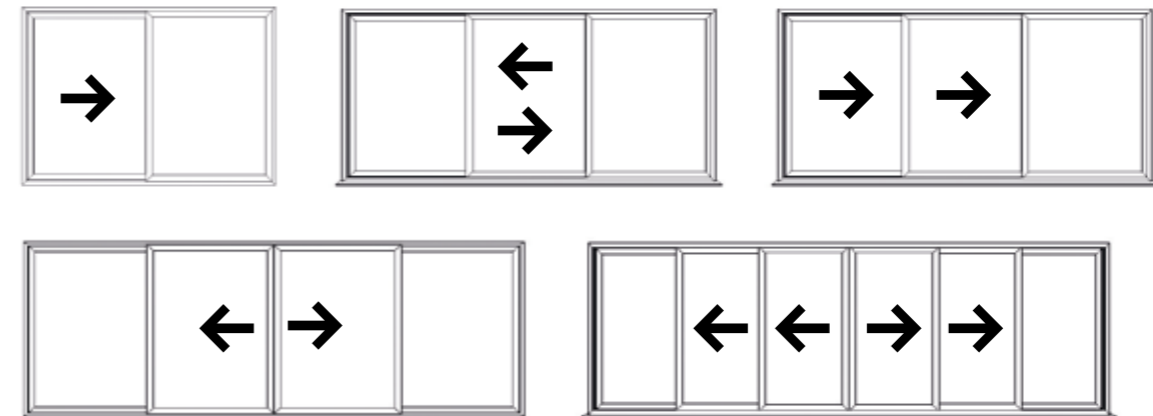

System	Smart Architectural Aluminium - Visoglide Plus
Finish	Polyester powder coated
U Value	up to 1.5 w/m²k using a suitable triple-glazed unit
Security	Multi-point locking plus individual keeps
Frame depth	99mm or 126mm double track 165.5mm or 182.5mm triple track
Max sash weight	200kg
Max sash height	2500mm
Max sash width	Within above limitations
Glazing	28mm double- or triple-glazed or 36mm triple-glazed
Track	Double or triple dependent on configuration

Available colours:

White Black Grey Grey on White