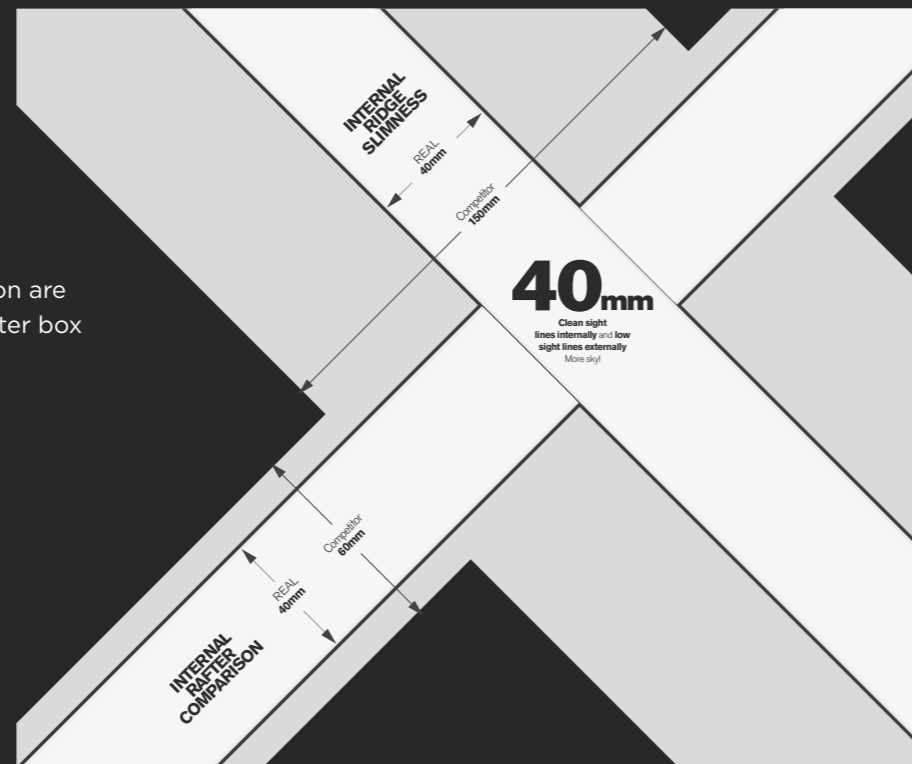

GLAZED ROOFS

Whether replacing an existing roof or building a new extension, a REAL Aluminium Glazed Roof is a great way to bring natural light into a room.

The REAL Aluminium Lantern Roof offers exceptional benefits unmatched by any other roof on the market.

The clean, sharp lines with minimum intrusion are possible thanks to the super-slim 40mm rafter box profile and no boss or hood.

Key benefits

- The UK's most thermally efficient aluminium roof system**
- The UK's strongest roof system**
- Minimalist modern design with ultra-low sightlines
- Ideal for orangeries
- Clean low sightlines externally
- Aluminium external caps

SPECIFICATION

System	REAL Lanterns
Finish	Polyester powder coated
U Value (rafter)	Up to 1.5 w/m²k (double-glazed) Up to 0.95 w/m²k (triple-glazed)
Rafter width	40mm
Ridge width	40mm
Roof pitch	25 degrees
Tie bars (dependent on design)	Up to 2500mm wide - no tie bar Up to 3800mm wide - hidden Up to 5000mm - box
Glazing	24mm double or 44mm triple-glazed*

*Roof vents only available on double-glazed roofs

Roof vents

Single roof vents have been designed to match the roof's ultra-slim appearance and are ideally positioned for ventilation.

Double roof vents are more commonly seen on older, traditional conservatories. The roof vent is capable of spanning a width of up to 1600mm. Both roof vents can be supplied with either a manual opener or an electric remote/switch opener.

System	REAL Flat Rooflight
Finish	Polyester powder coated
U Value (glazing & frame)	1.3 w/m²k (double-glazed)
U Value (glazing)	1.0 w/m²k (double-glazed)
Glazing	6mm/16mm gas/6mm low e
Minimum Size	400 x 400
Maximum Size	1200 x 2500, 1400 x 2000, 3000 x 1000
Maximum Square Size	1400 x 1400

Available colours: