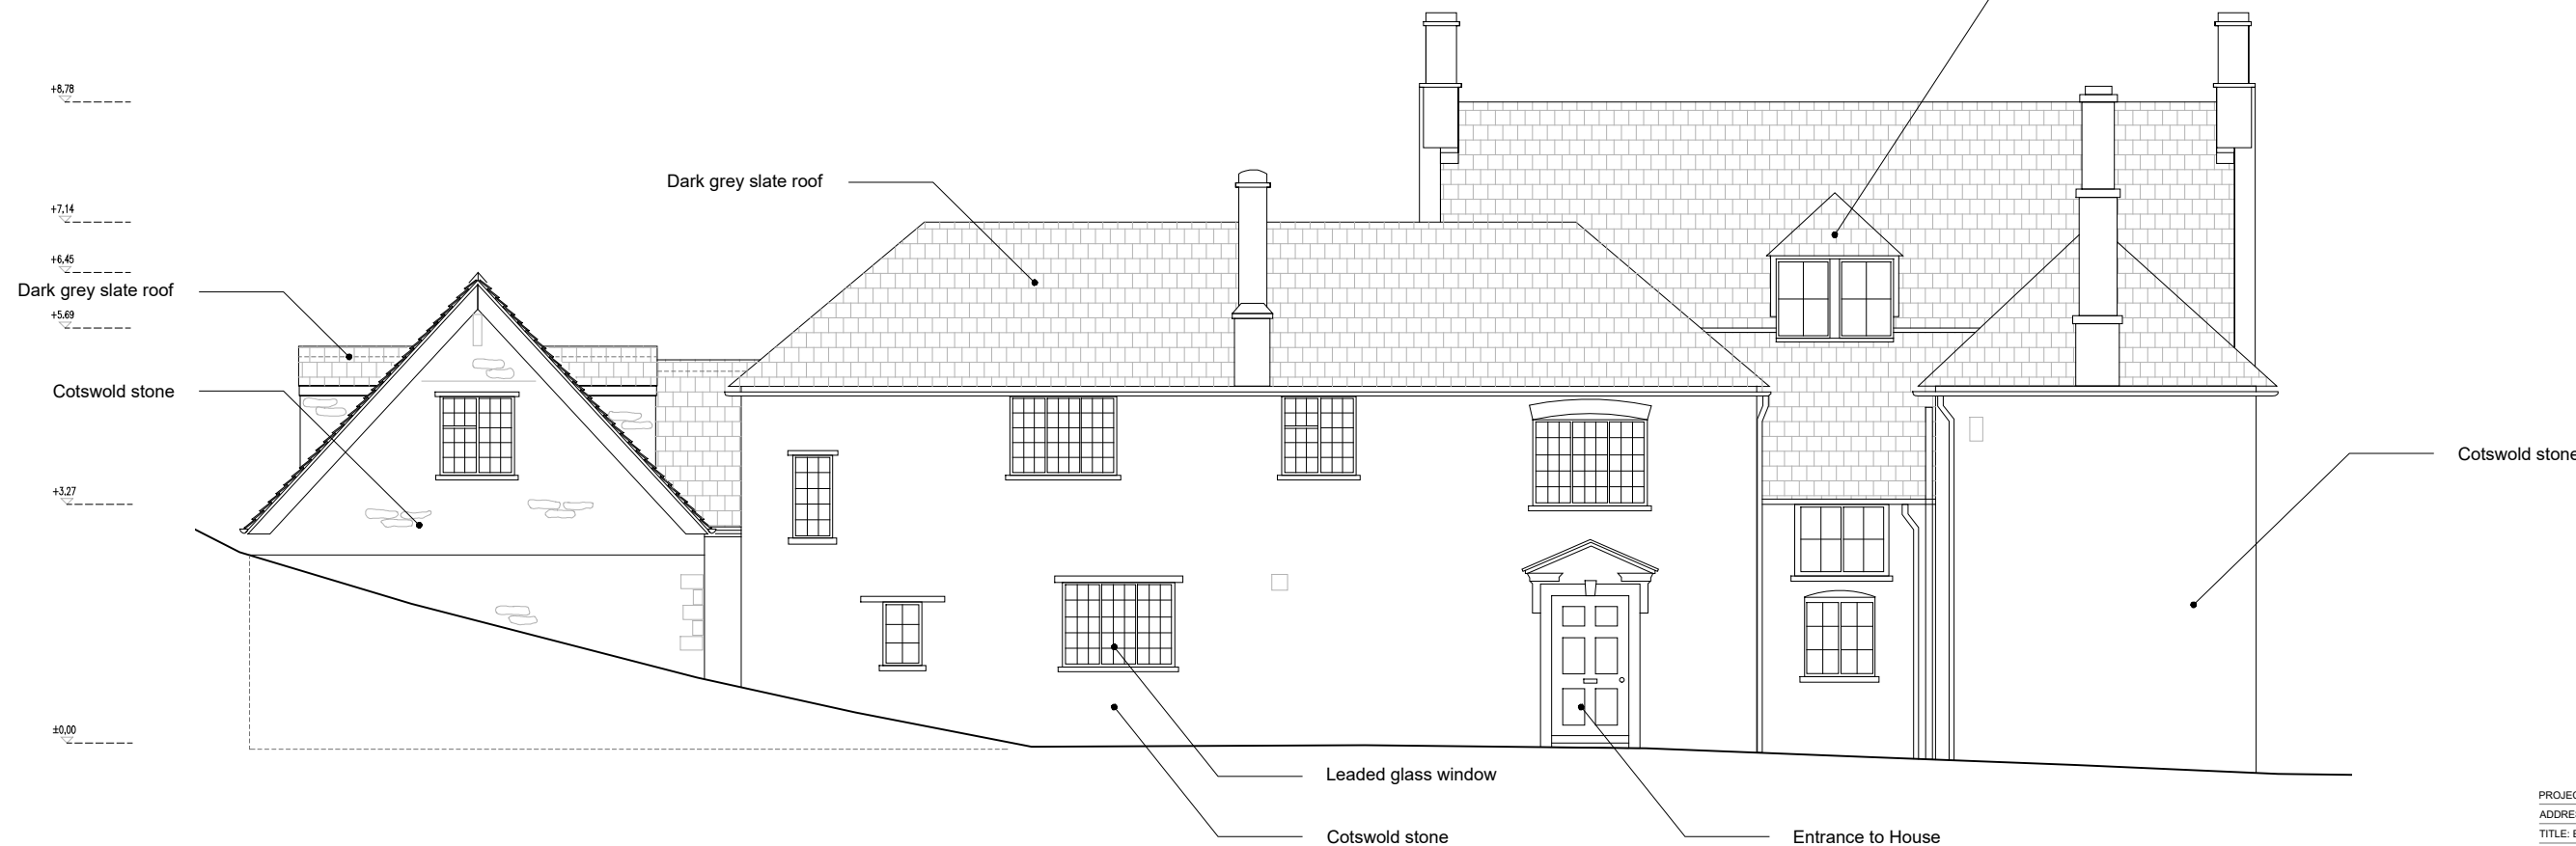

WYCHWOOD LODGE - EXISTING NORTH ELEVATION
SCALE 1:100@A3

PROJECT NAME:	WYCHWOOD LODGE
ADDRESS:	SWINBROOK VILLAGE, COTSWOLDS, OX18 4ED
TITLE:	EXISTING ELEVATIONS
DRAWN BY:	VM
DATE:	05/06/2021
CHECKED BY:	AP
DATE:	05/06/2021
PURPOSE OF ISSUE:	APPROVAL
SCALE:	AS NOTED
PAPER SIZE:	A3
DWG. NUMBER:	501 L 01 06
REVISION: