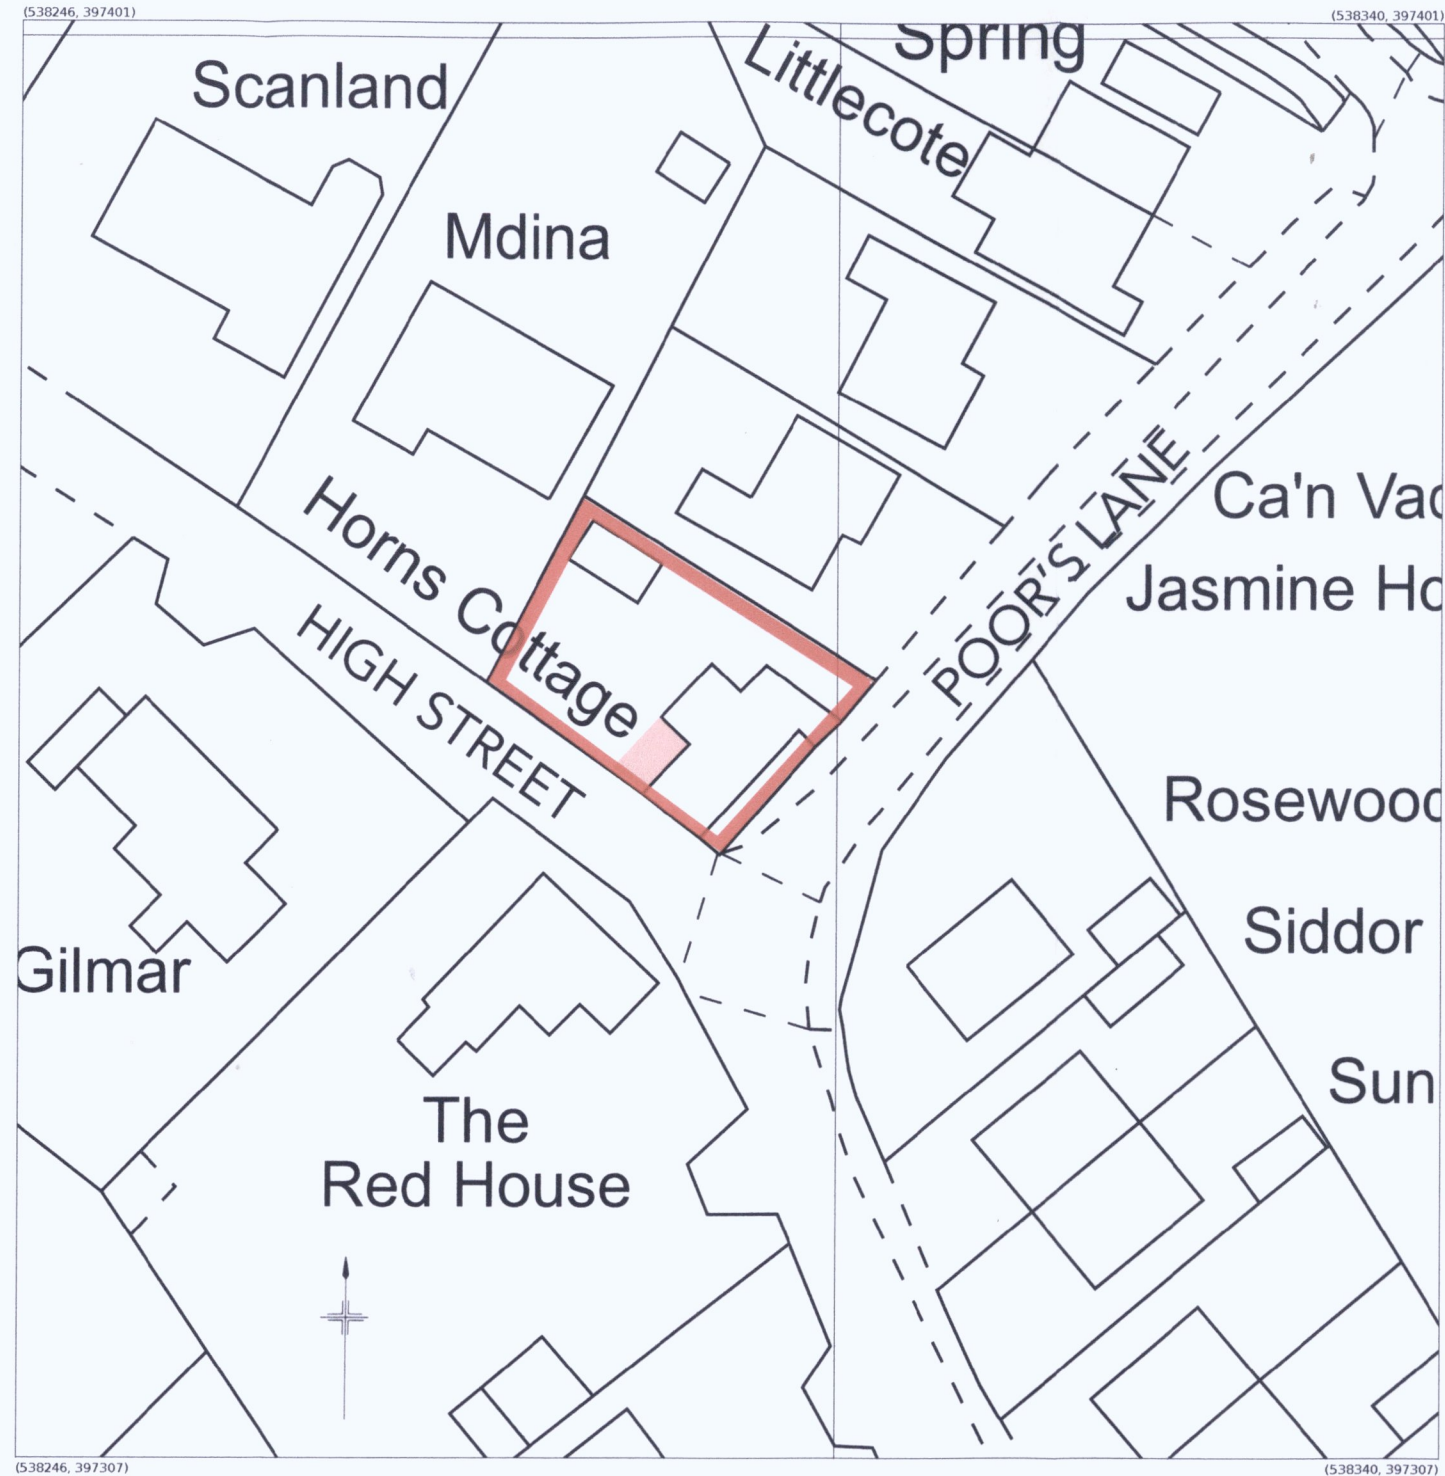

LOCATION PLAN

This copy has been made by or with the authority of East Lindsey District Council pursuant to section 47 of the Copyright, Design and Patents Act 1988 (the Act). Unless the Act provides a relevant exception to copyright, the copy must not be copied without the prior permission of the copyright owner.

LOCATION MAP CURTESY LAND REGISTRY
 © Crown Copyright

SITE PLAN

AREA OF EXTENSION

Supplied by: Stanfords 27 May 2021
 Licence: © Crown Copyright and database rights 2021 OS100035409
 Order Licence Reference: O11476350

SCALE: AS SHOWN

SHEET No.: A-01