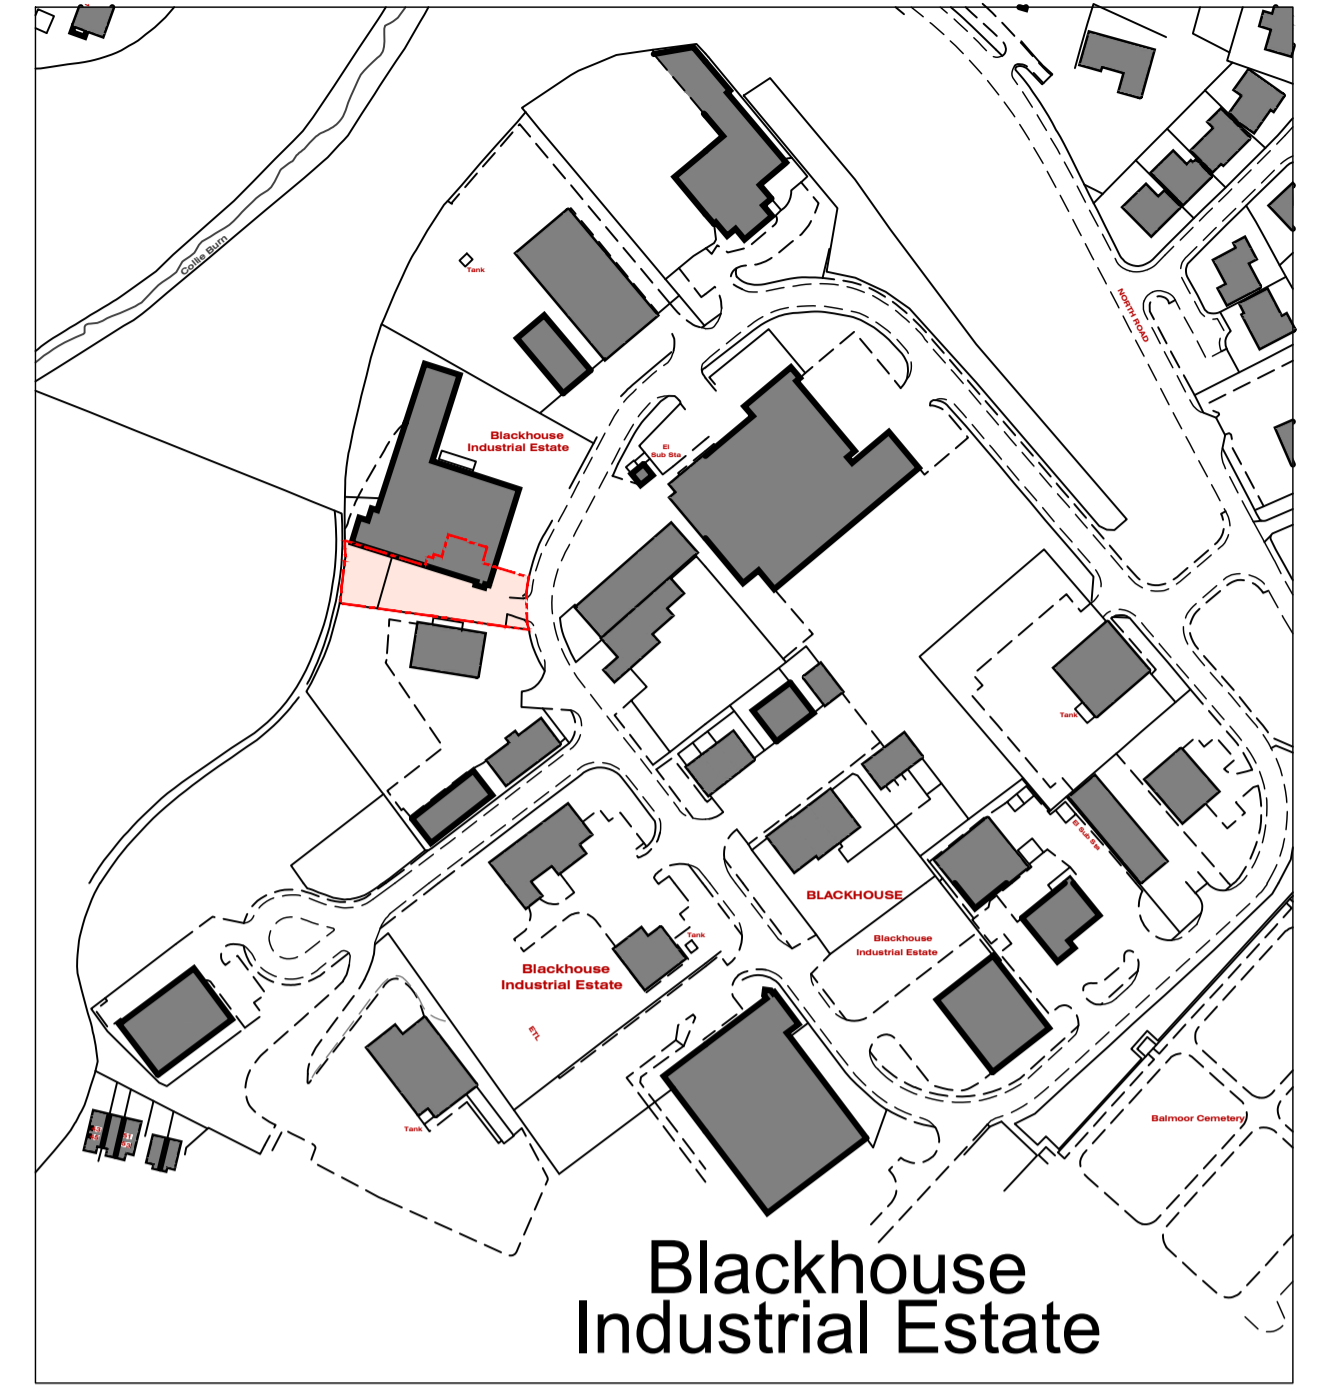

Block Plan : Scale 1 : 250

Site Plan : Scale 1 : 2500

Tempo Trading : Blackhouse Industrial Estate : Peterhead :		Proposed Shop	
<b>Site Plans</b>			
Date	Job No	Sheet	Drawn By
26/03/21	21037-P2	A1	Colin Murison
No	Date	Description	
<small>1 The Square, Mintlaw, Peterhead, Aberdeenshire AB42 5EH Tel : 01771 62296 E-mail : info@baxterdesigncompany.co.uk</small>			