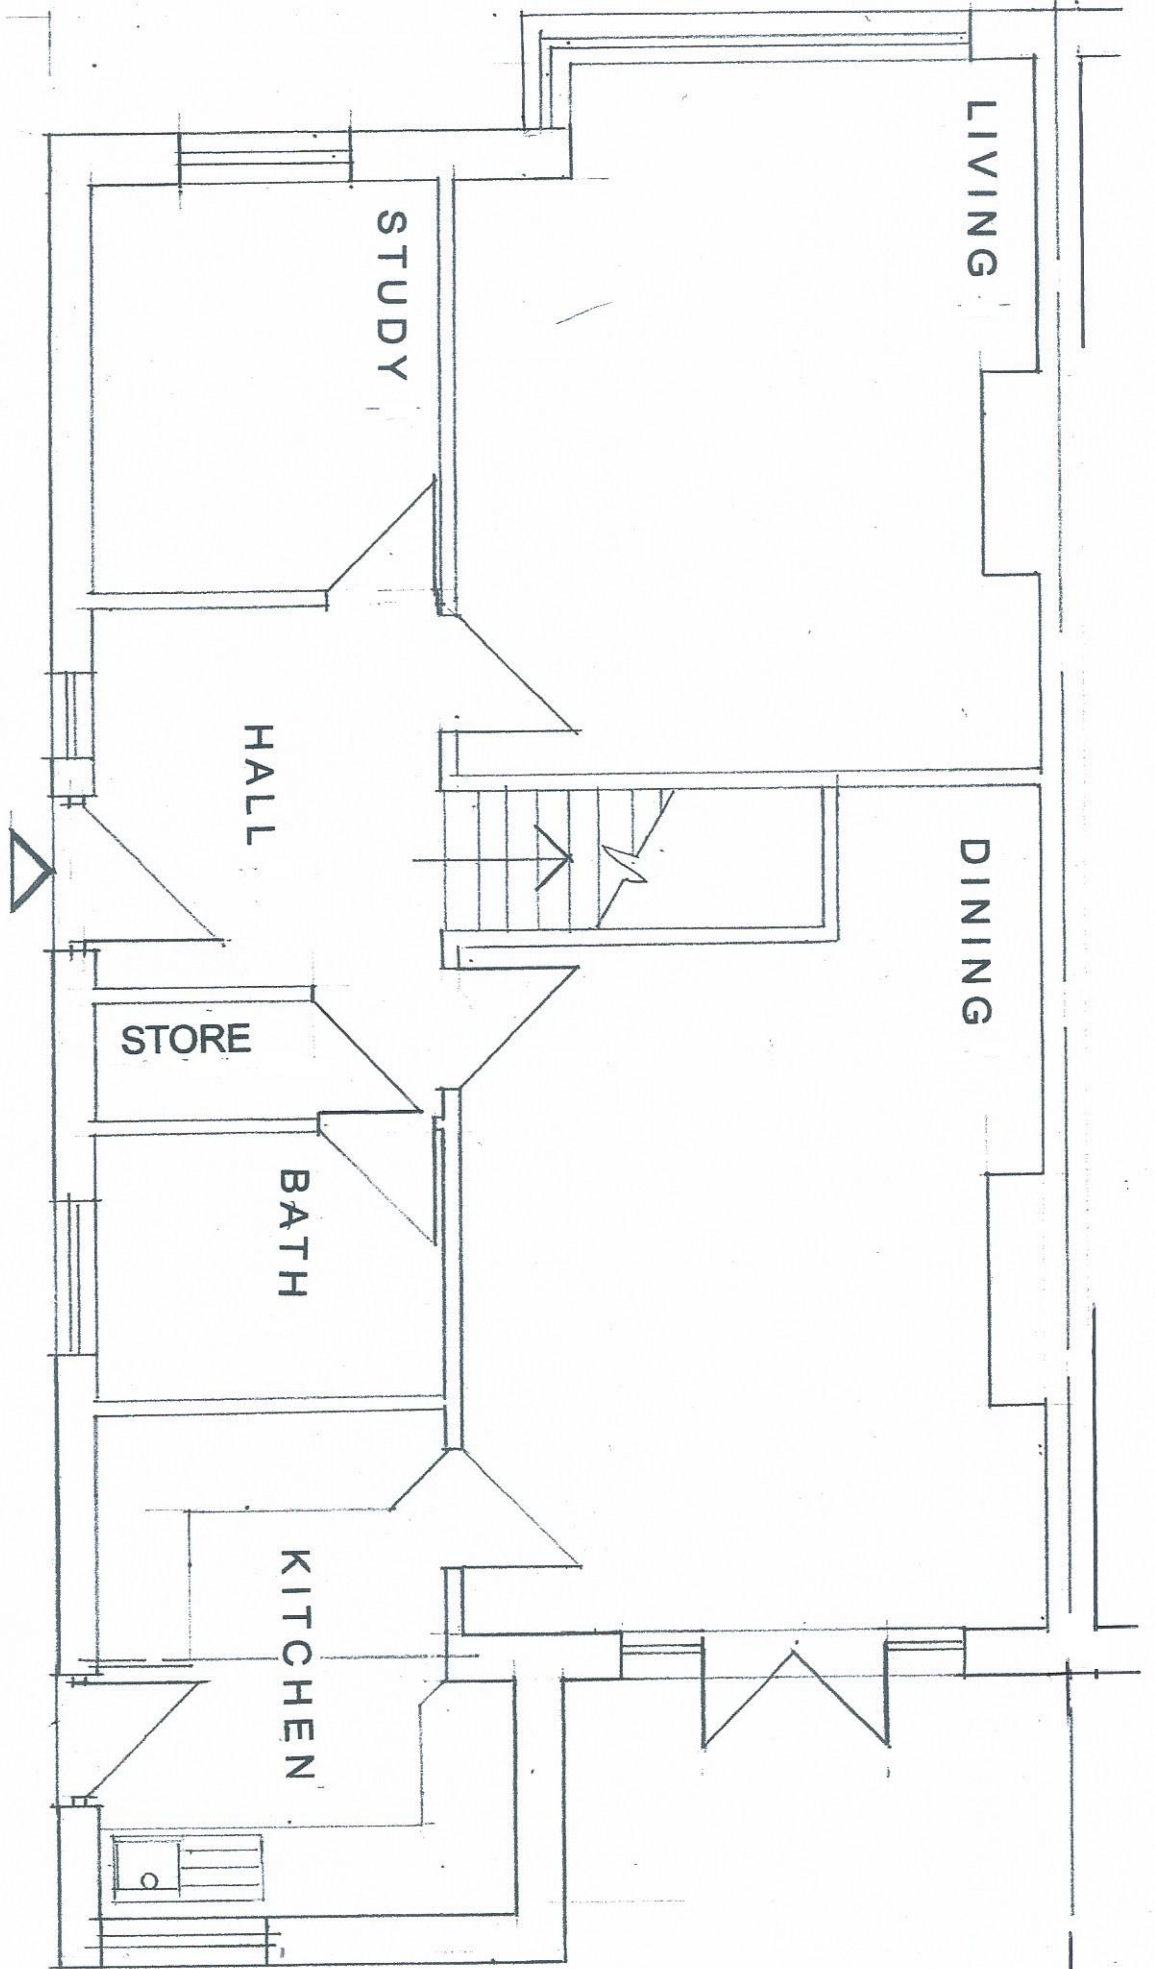

FRONT GARDEN

GROUND FLOOR EXISTING

REAR GARDEN

LOCATION
5 RIVERVIEW ROAD KT19 0LF

TITLE
SINGLE STOREY REAR EXTENSION

SCALE
1:50 @ A4

DATE
08/21

DRAWING NUMBER
RR/08/21/2