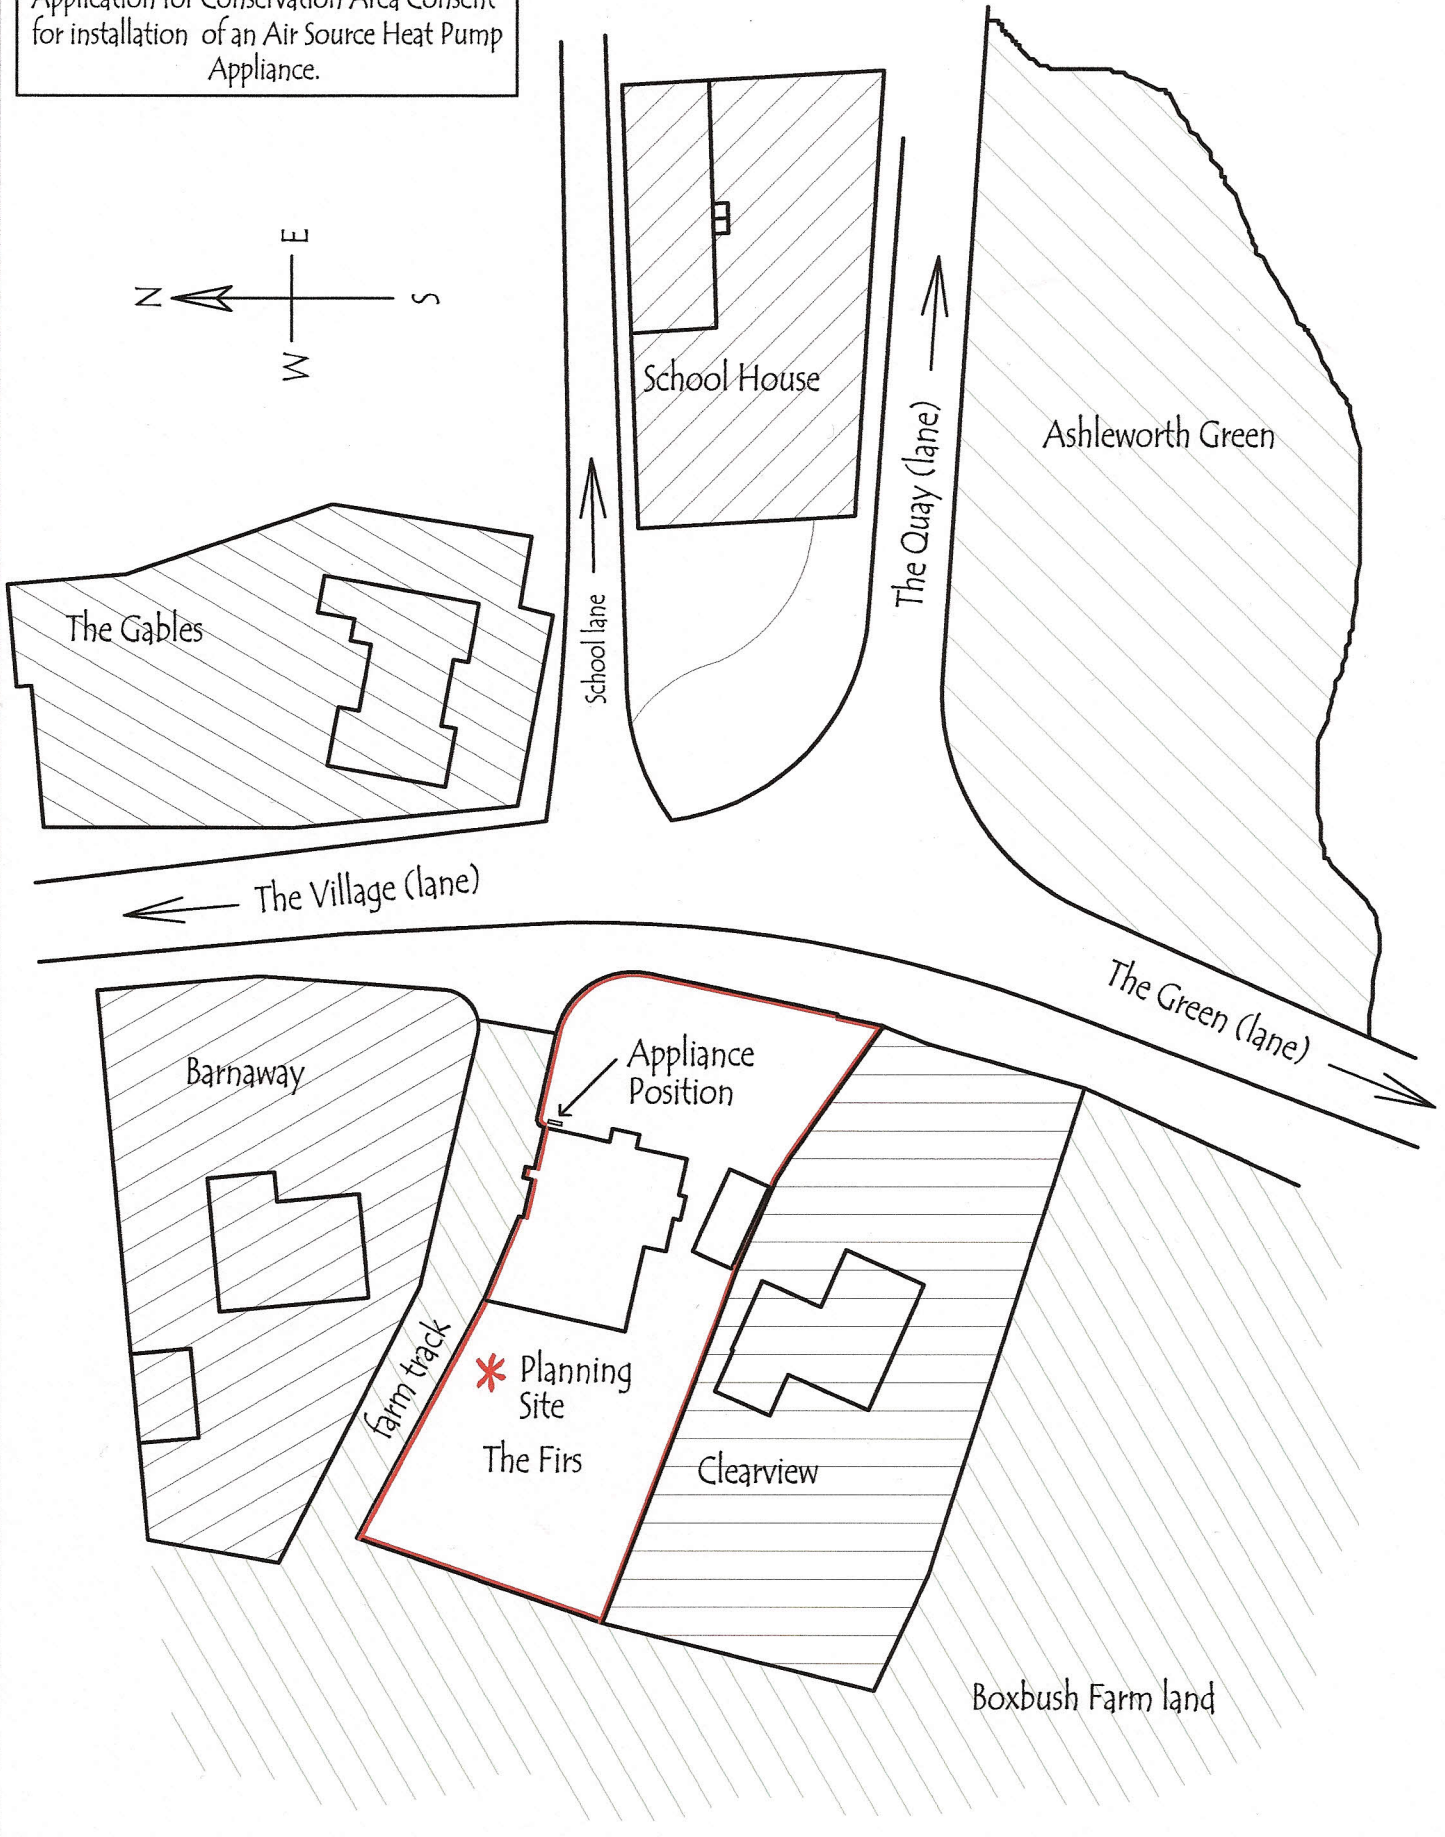

Application for Conservation Area Consent for installation of an Air Source Heat Pump Appliance.

The Gables

School House

Ashleworth Green

The Village (lane)

Barnaway

Appliance Position

* Planning Site

The Firs

Clearview

The Green (lane)

Boxbush Farm land