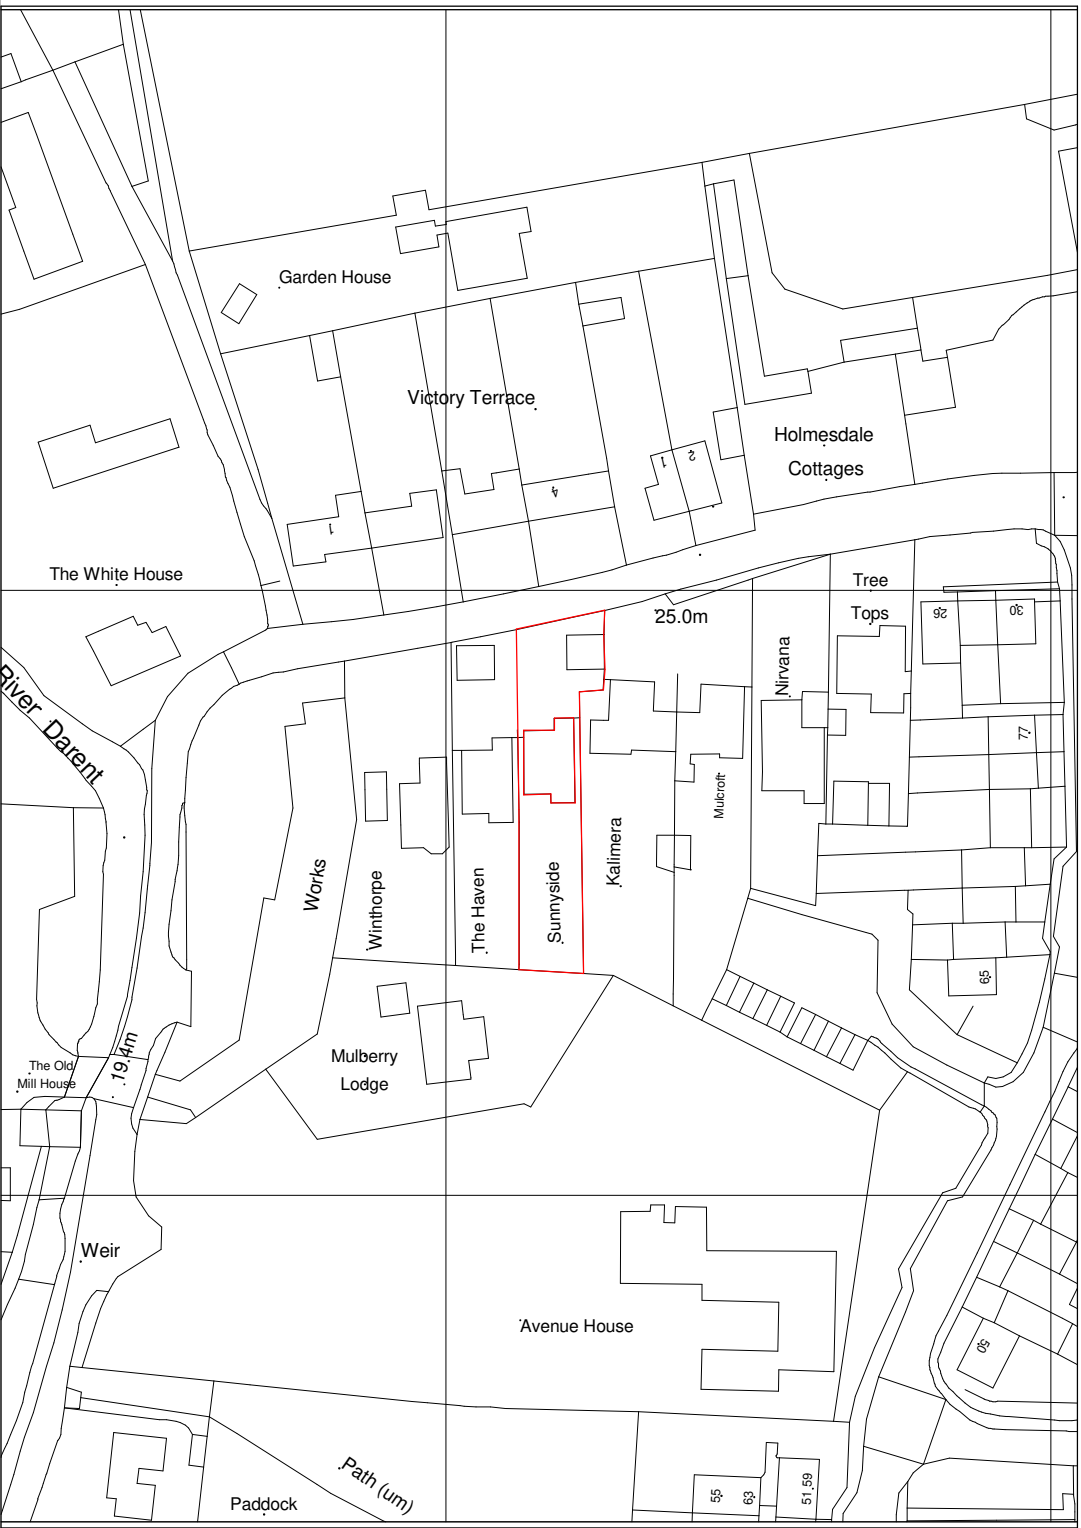

# Site Location Plan

1 : 1250

© This drawing is the property of Bluetime Retail Ltd who retain the sole copyright of its contents & it may not be reproduced in part or in whole without written permission