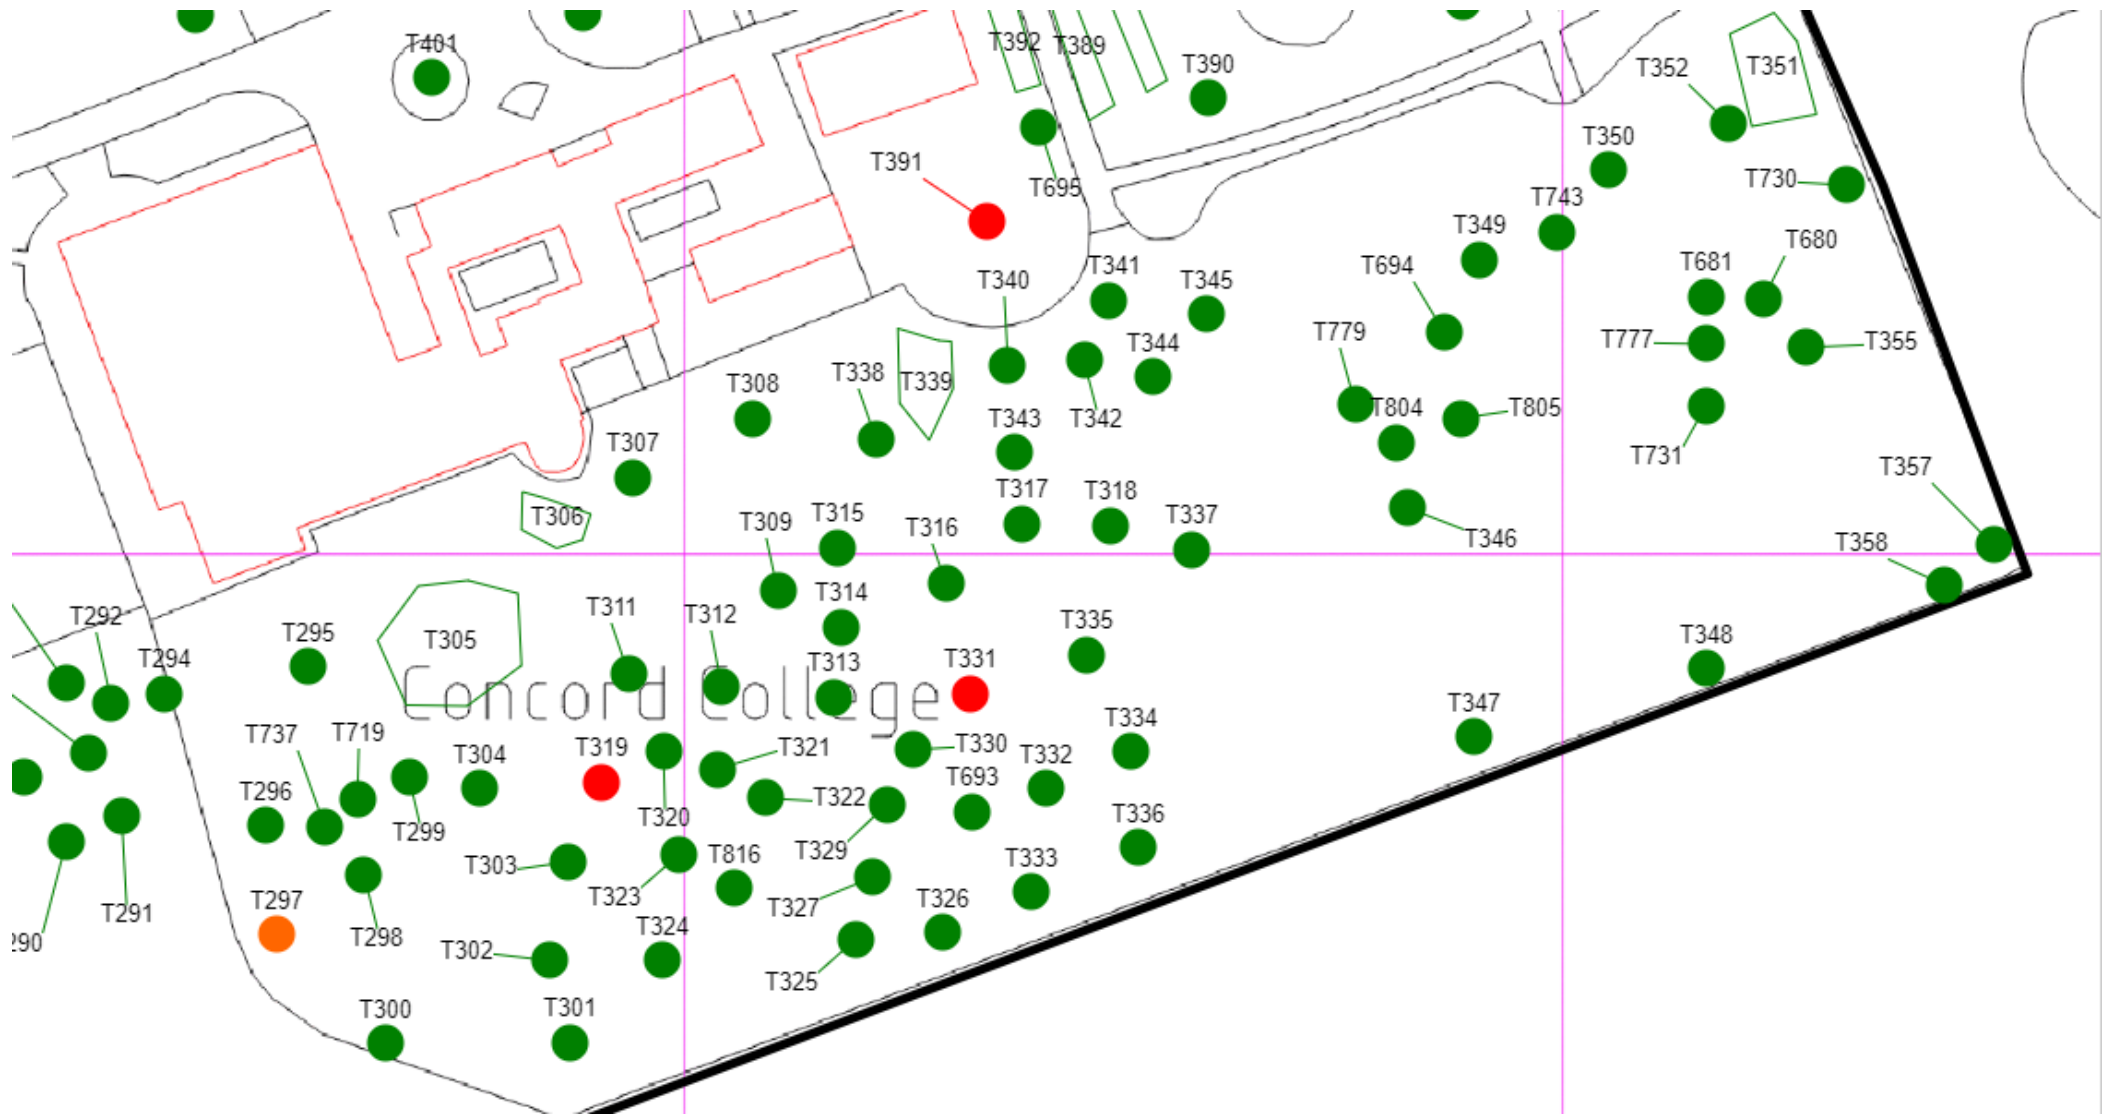

### Appendix 3 – Tree Risk Assessment : Concord College Main Site Plan No2

Appendix 3 – Tree Risk Assessment : Concord College Main Site Plan No3

Appendix 3 – Tree Risk Assessment : Concord College Main Site Plan No4

Appendix 3 – Tree Risk Assessment : Concord College Main Site Plan No5

Appendix 3 – Tree Risk Assessment : Concord College Main Site Plan No6

Appendix 3 – Tree Risk Assessment : Concord College Main Site Plan No7

### Appendix 3 – Tree Risk Assessment : Concord College Main Site Plan No8

Appendix 3 – Tree Risk Assessment : Concord College Main Site Plan No9

Appendix 3 – Tree Risk Assessment : Concord College Main Site Plan No17