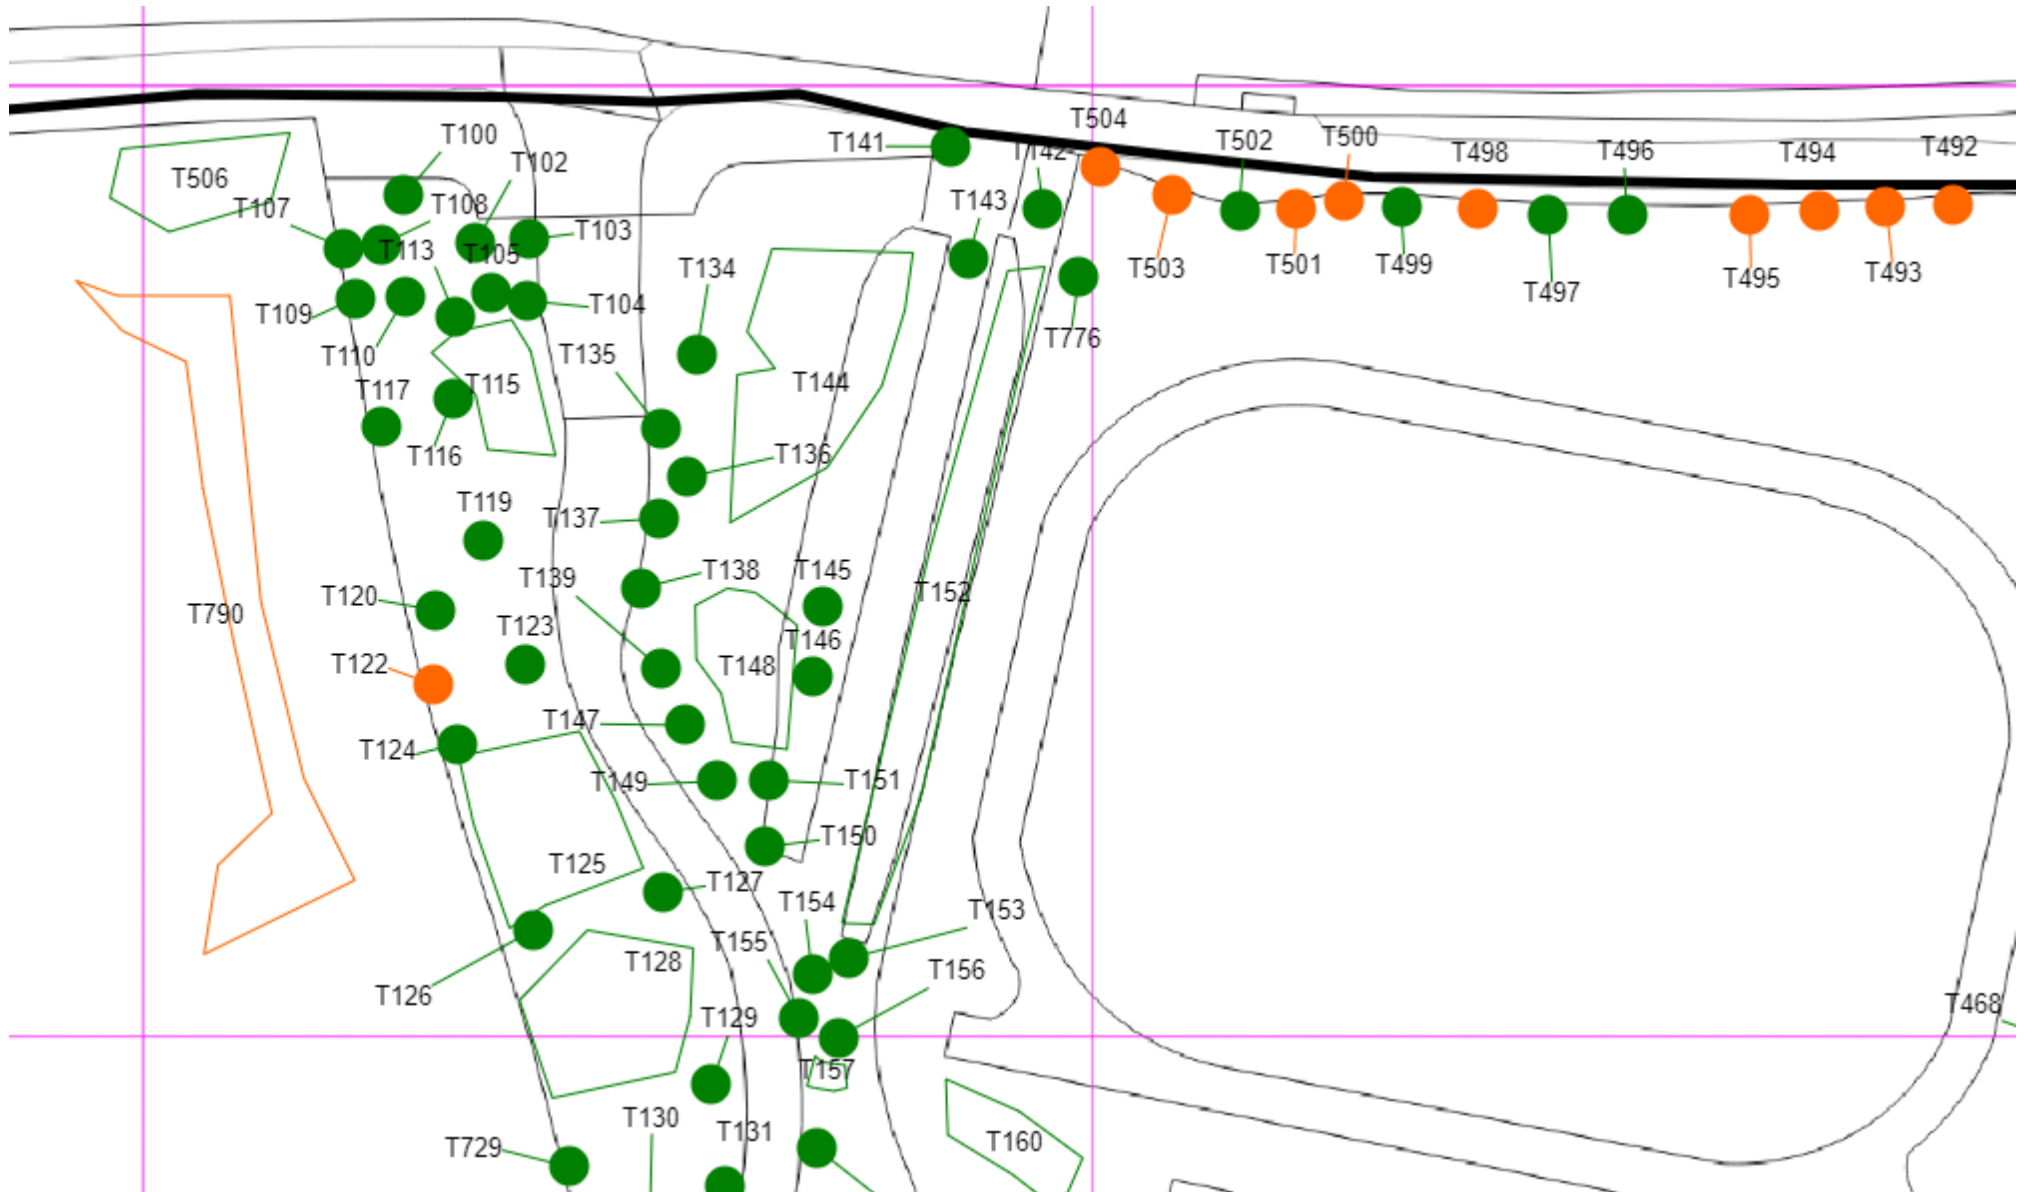

Appendix 3 – Tree Risk Assessment : Concord College Main Site Plan No1

### Appendix 3 – Tree Risk Assessment : Concord College Main Site Plan No2

Appendix 3 – Tree Risk Assessment : Concord College Main Site Plan No3

Appendix 3 – Tree Risk Assessment : Concord College Main Site Plan No4

Appendix 3 – Tree Risk Assessment : Concord College Main Site Plan No5

Appendix 3 – Tree Risk Assessment : Concord College Main Site Plan No6

Appendix 3 – Tree Risk Assessment : Concord College Main Site Plan No7

### Appendix 3 – Tree Risk Assessment : Concord College Main Site Plan No8

Appendix 3 – Tree Risk Assessment : Concord College Main Site Plan No9

Appendix 3 – Tree Risk Assessment : Concord College Main Site Plan No17