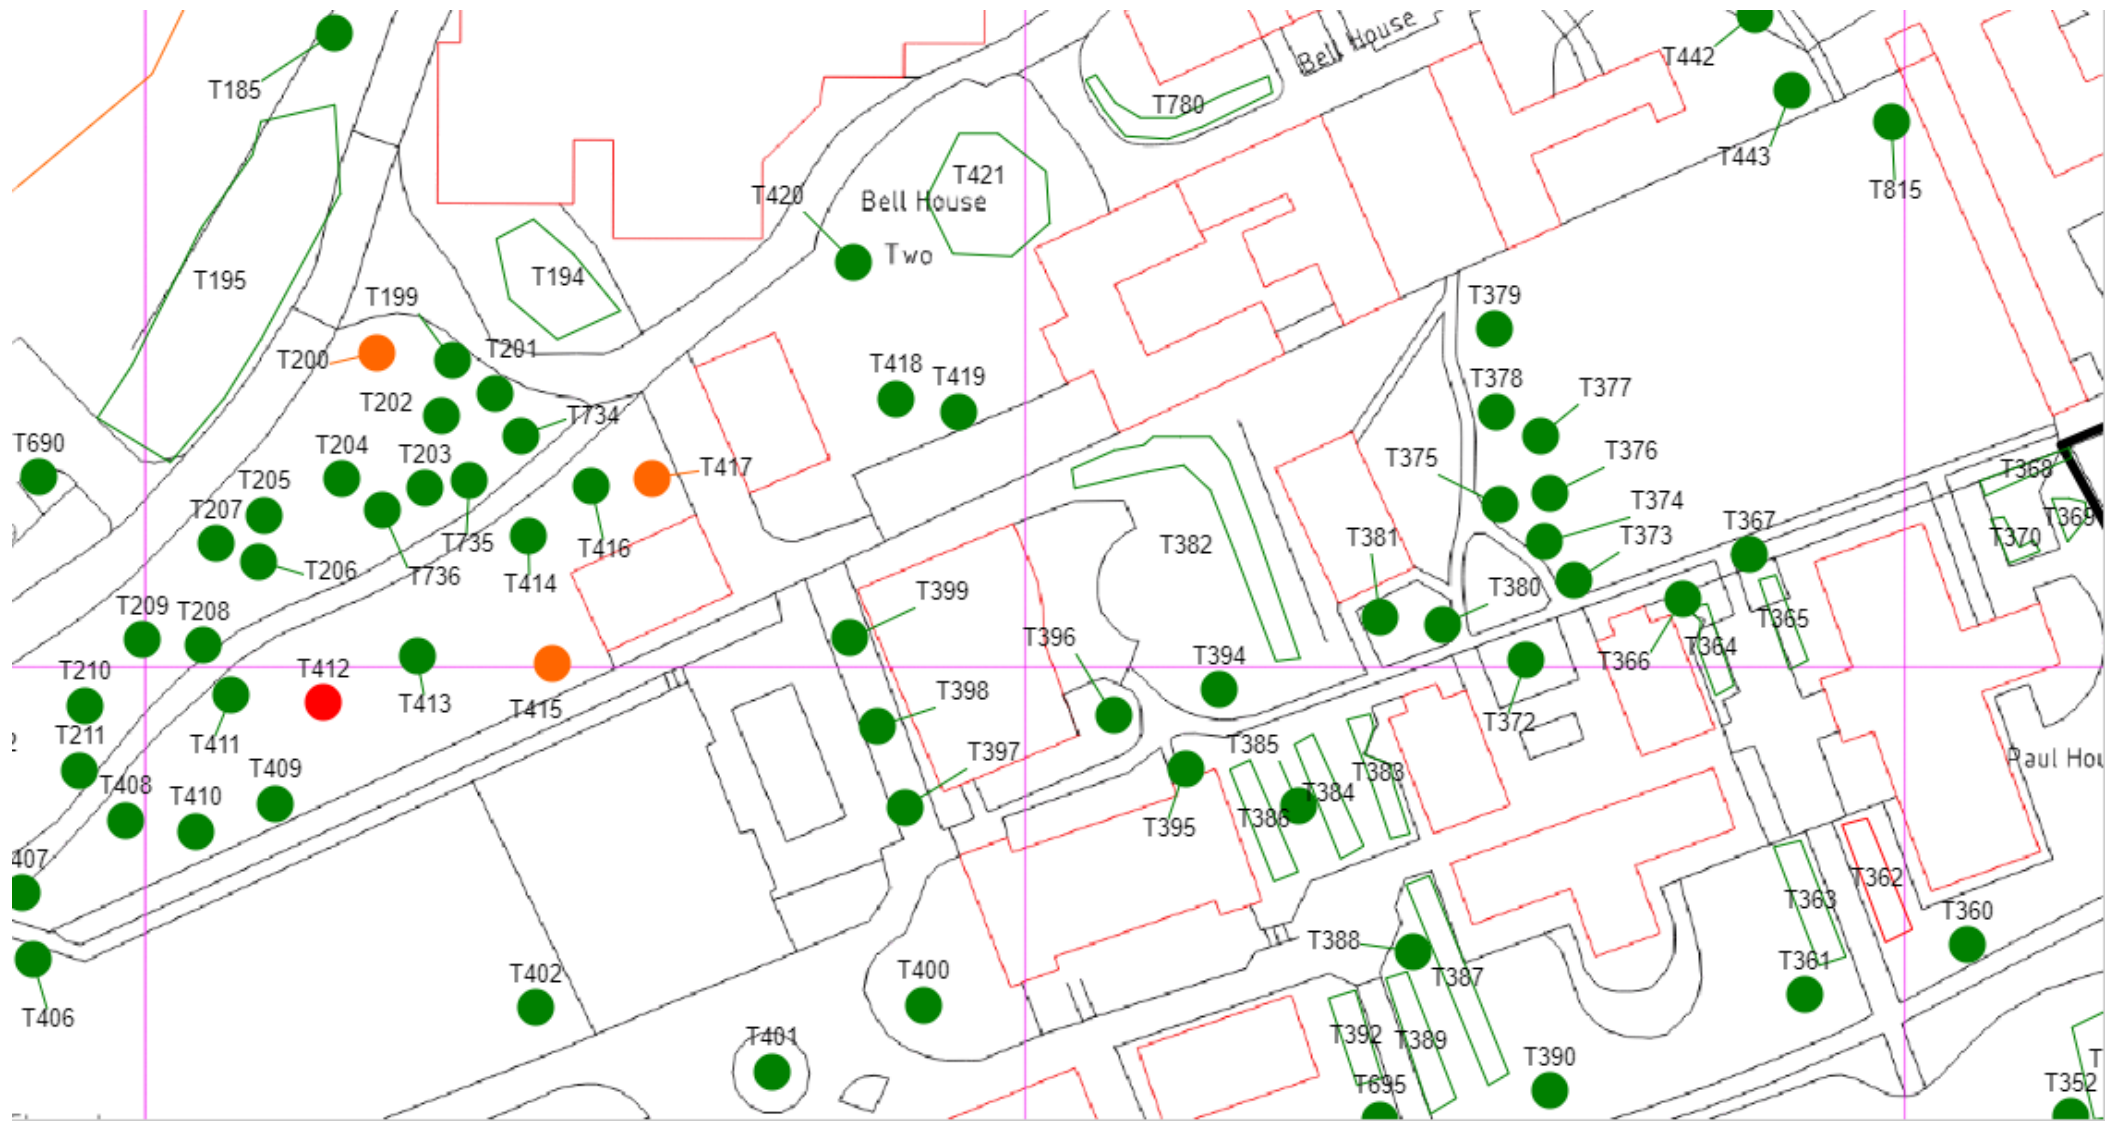

Appendix 3 – Tree Risk Assessment : Concord College Main Site Plan No1

### Appendix 3 – Tree Risk Assessment : Concord College Main Site Plan No2

Appendix 3 – Tree Risk Assessment : Concord College Main Site Plan No3

Appendix 3 – Tree Risk Assessment : Concord College Main Site Plan No4

Appendix 3 – Tree Risk Assessment : Concord College Main Site Plan No5

Appendix 3 – Tree Risk Assessment : Concord College Main Site Plan No6

Appendix 3 – Tree Risk Assessment : Concord College Main Site Plan No7

### Appendix 3 – Tree Risk Assessment : Concord College Main Site Plan No8

Appendix 3 – Tree Risk Assessment : Concord College Main Site Plan No9

Appendix 3 – Tree Risk Assessment : Concord College Main Site Plan No17