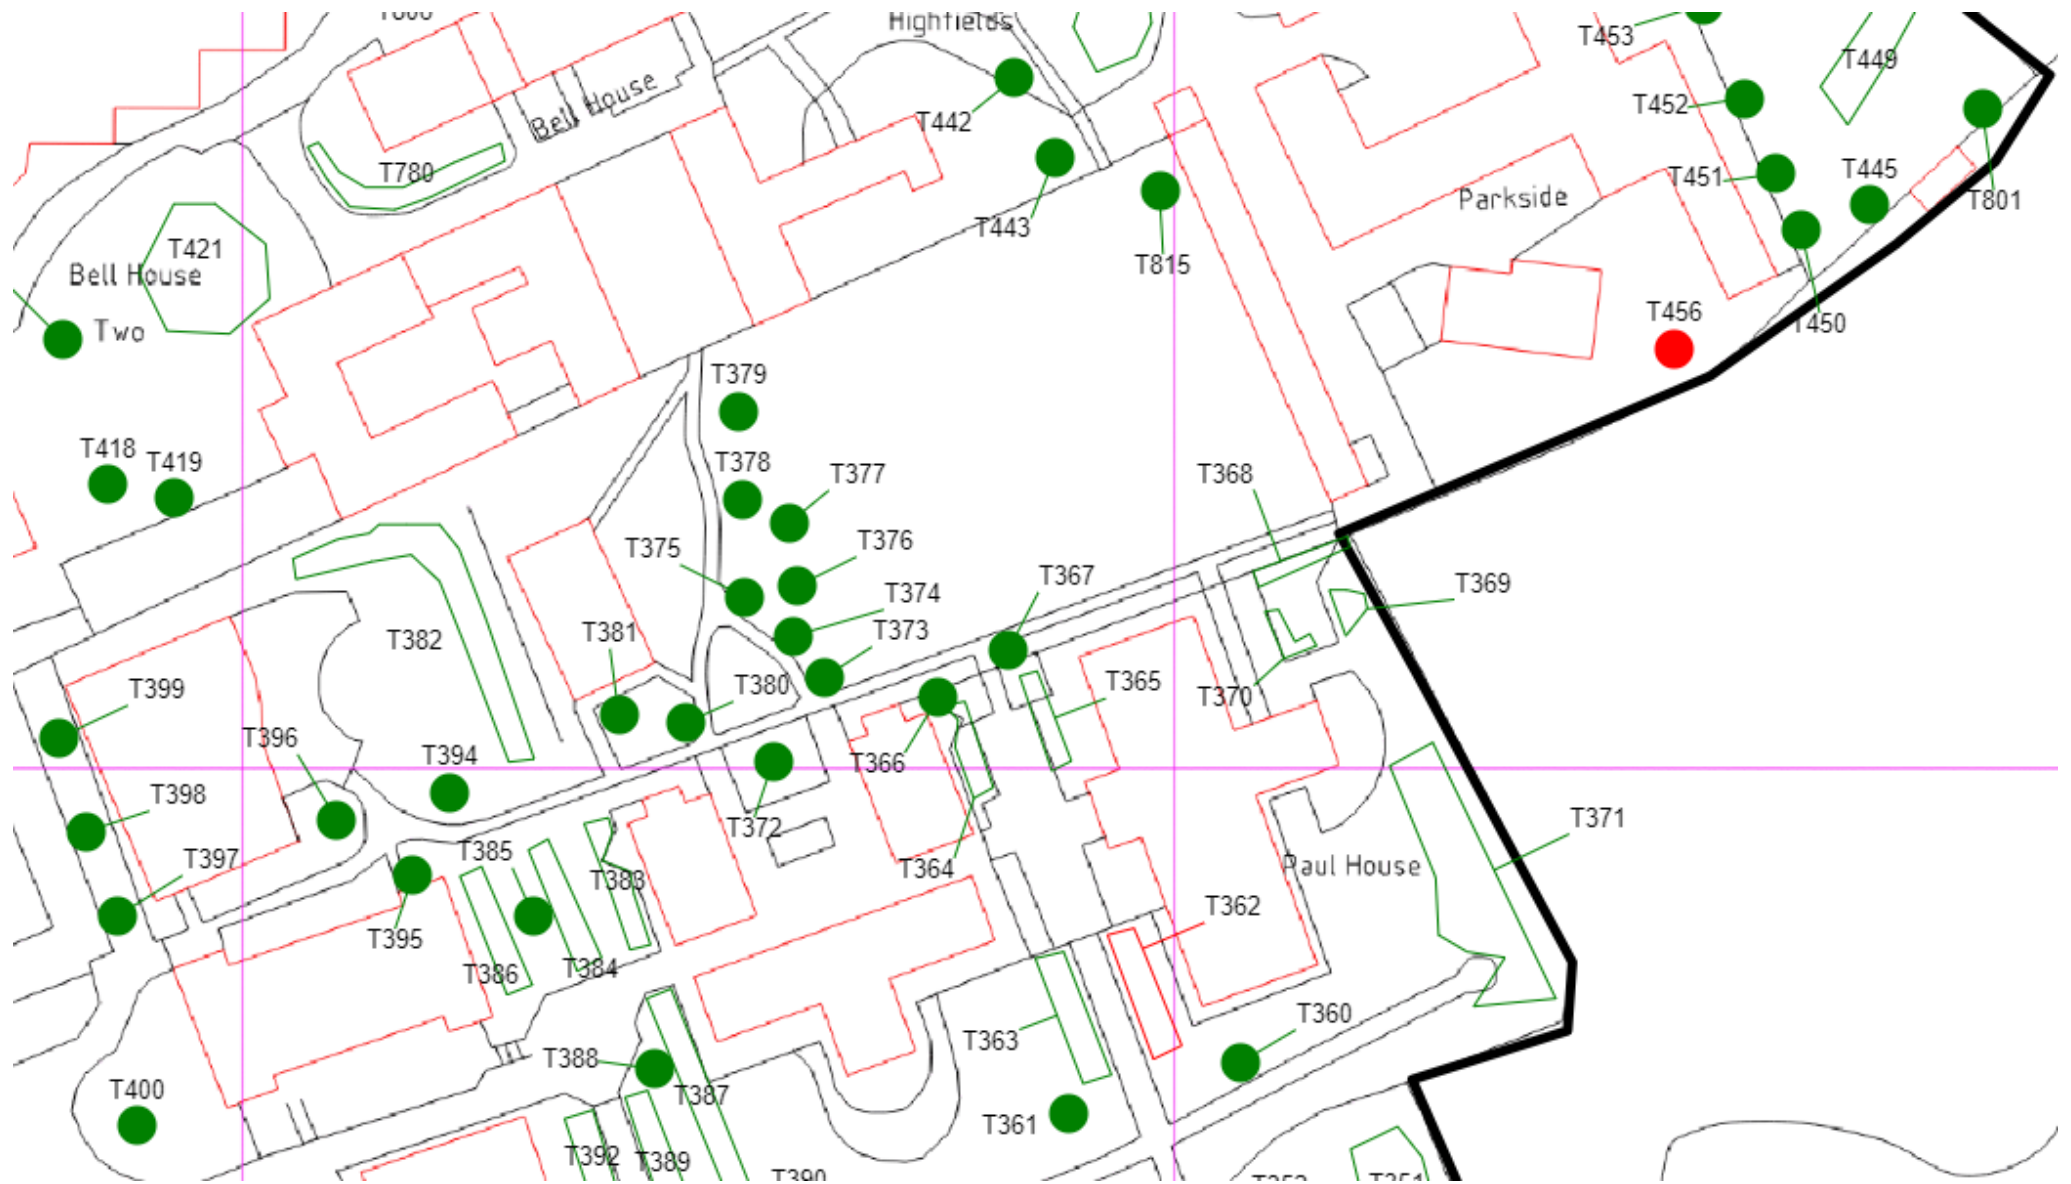

### Appendix 3 – Tree Risk Assessment : Concord College Main Site Plan No2

Appendix 3 – Tree Risk Assessment : Concord College Main Site Plan No3

Appendix 3 – Tree Risk Assessment : Concord College Main Site Plan No4

Appendix 3 – Tree Risk Assessment : Concord College Main Site Plan No5

Appendix 3 – Tree Risk Assessment : Concord College Main Site Plan No6

Appendix 3 – Tree Risk Assessment : Concord College Main Site Plan No7

### Appendix 3 – Tree Risk Assessment : Concord College Main Site Plan No8

Appendix 3 – Tree Risk Assessment : Concord College Main Site Plan No9

Appendix 3 – Tree Risk Assessment : Concord College Main Site Plan No17