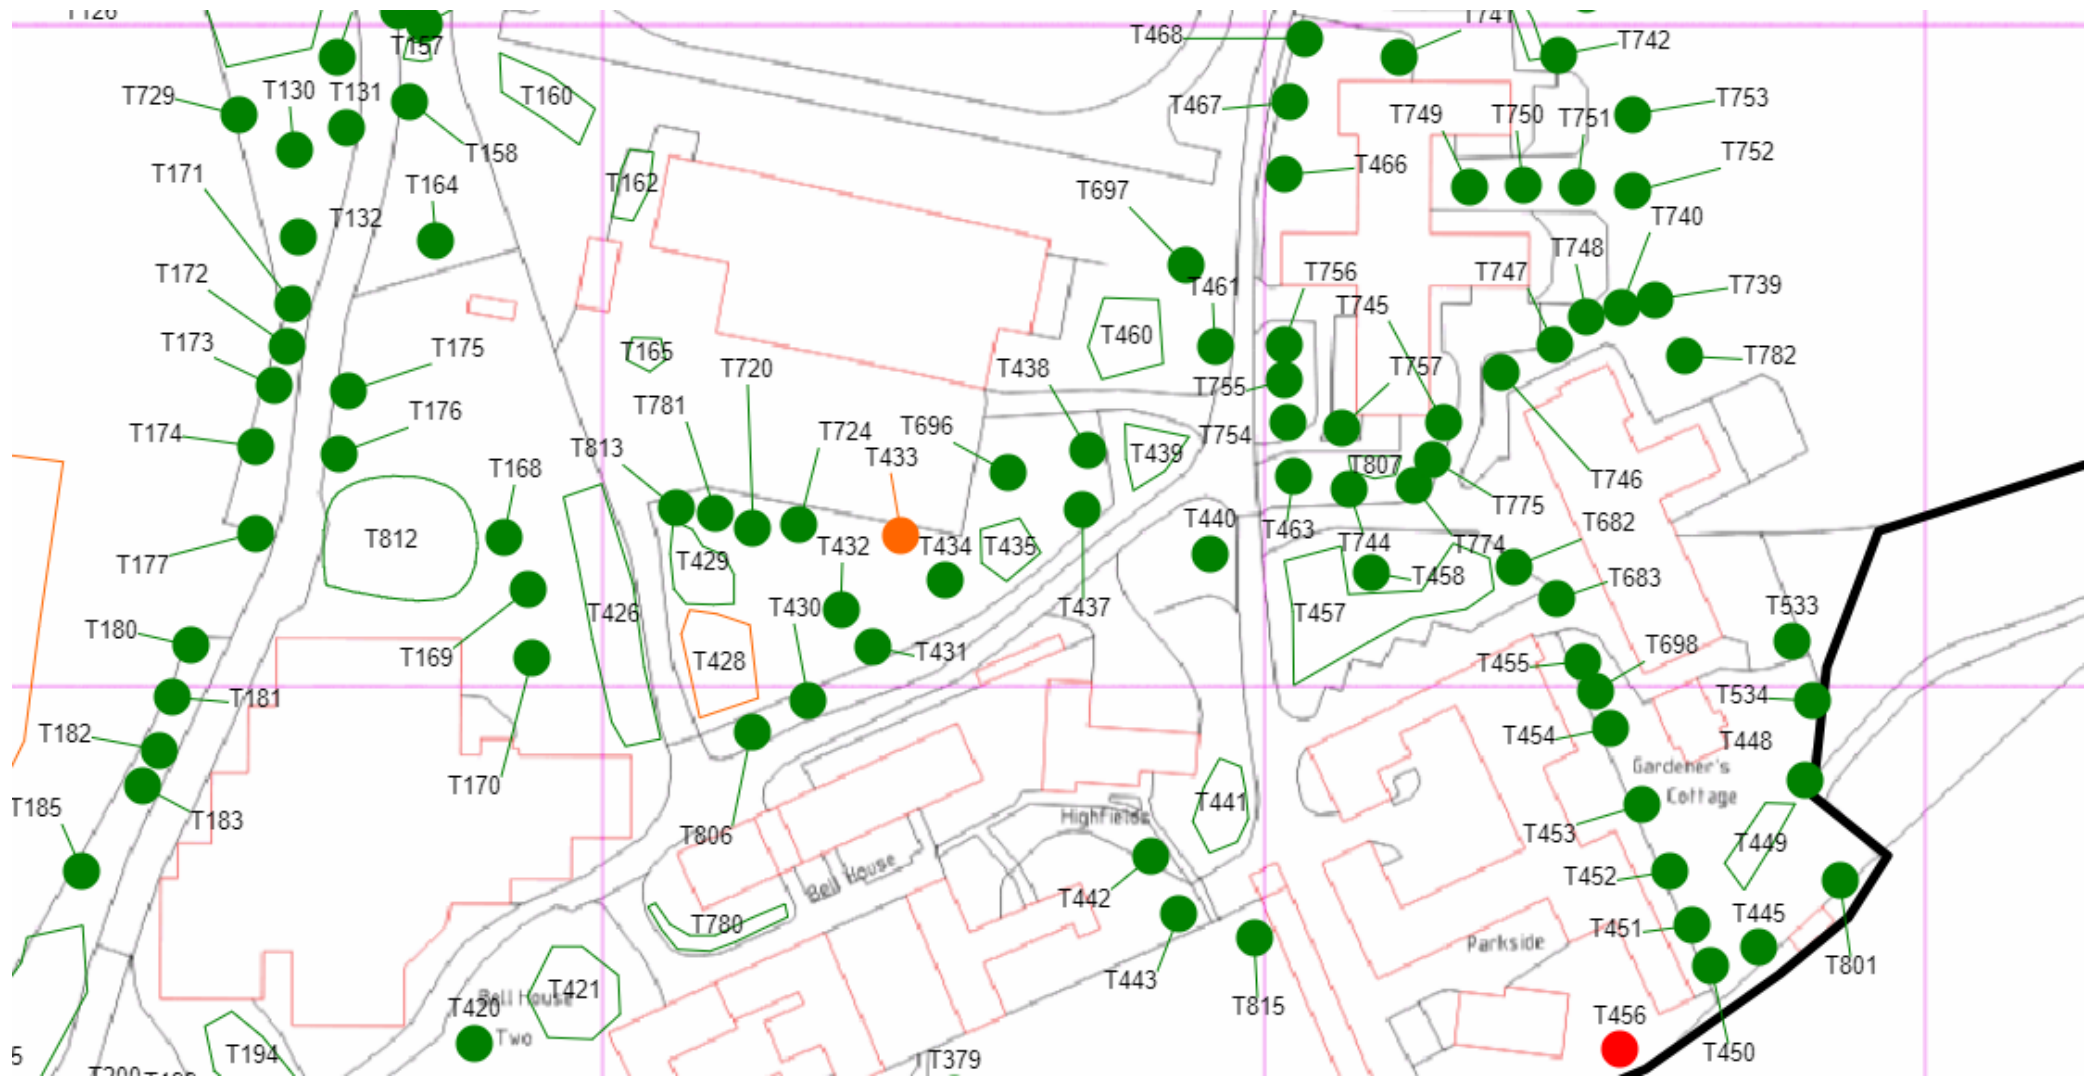

Appendix 3 – Tree Risk Assessment : Concord College Main Site Plan No1

### Appendix 3 – Tree Risk Assessment : Concord College Main Site Plan No2

Appendix 3 – Tree Risk Assessment : Concord College Main Site Plan No3

Appendix 3 – Tree Risk Assessment : Concord College Main Site Plan No4

Appendix 3 – Tree Risk Assessment : Concord College Main Site Plan No5

Appendix 3 – Tree Risk Assessment : Concord College Main Site Plan No6

Appendix 3 – Tree Risk Assessment : Concord College Main Site Plan No7

### Appendix 3 – Tree Risk Assessment : Concord College Main Site Plan No8

Appendix 3 – Tree Risk Assessment : Concord College Main Site Plan No9

Appendix 3 – Tree Risk Assessment : Concord College Main Site Plan No17