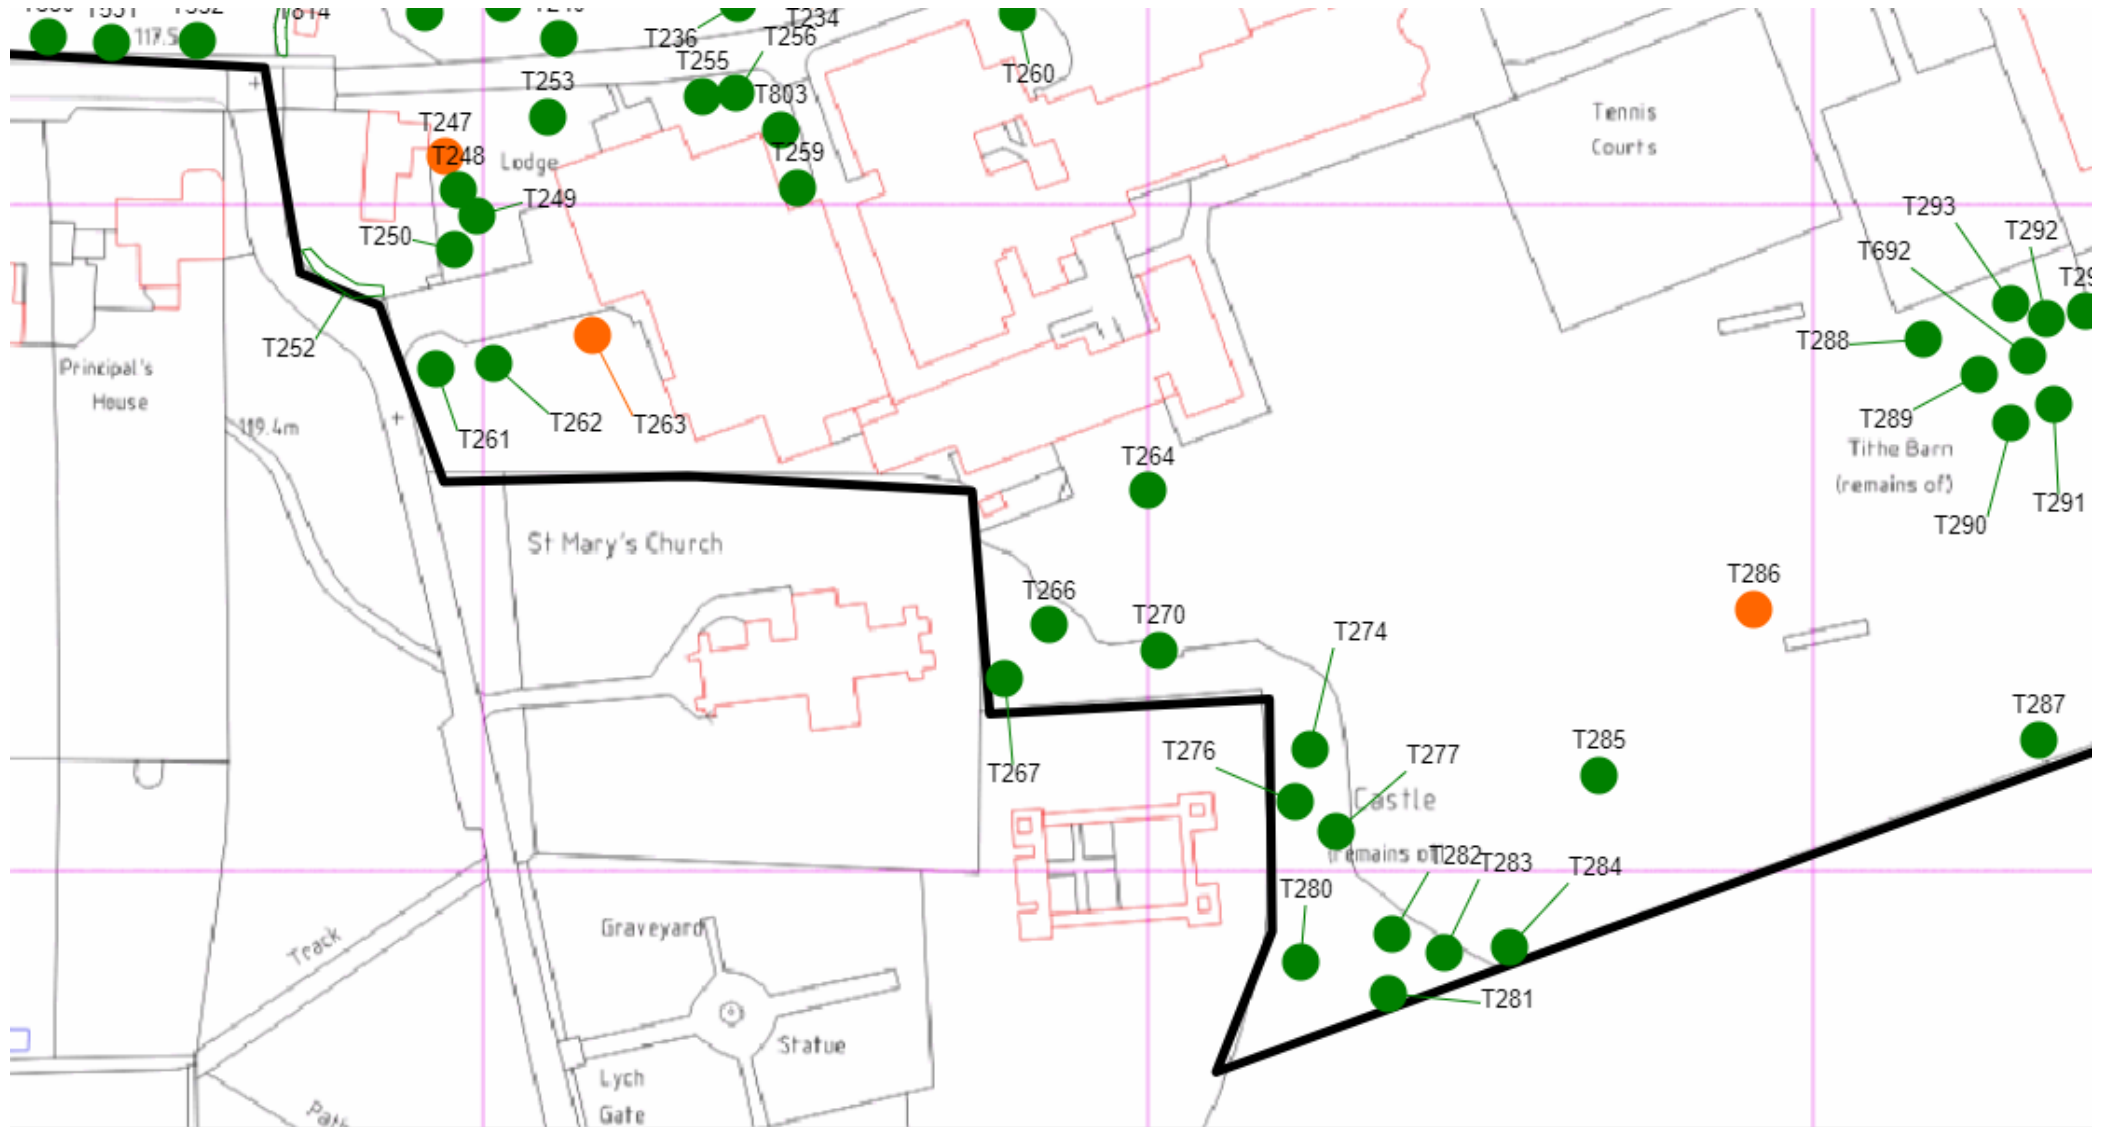

### Appendix 3 – Tree Risk Assessment : Concord College Main Site Plan No2

Appendix 3 – Tree Risk Assessment : Concord College Main Site Plan No3

Appendix 3 – Tree Risk Assessment : Concord College Main Site Plan No4

Appendix 3 – Tree Risk Assessment : Concord College Main Site Plan No5

Appendix 3 – Tree Risk Assessment : Concord College Main Site Plan No6

Appendix 3 – Tree Risk Assessment : Concord College Main Site Plan No7

### Appendix 3 – Tree Risk Assessment : Concord College Main Site Plan No8

Appendix 3 – Tree Risk Assessment : Concord College Main Site Plan No9

Appendix 3 – Tree Risk Assessment : Concord College Main Site Plan No17