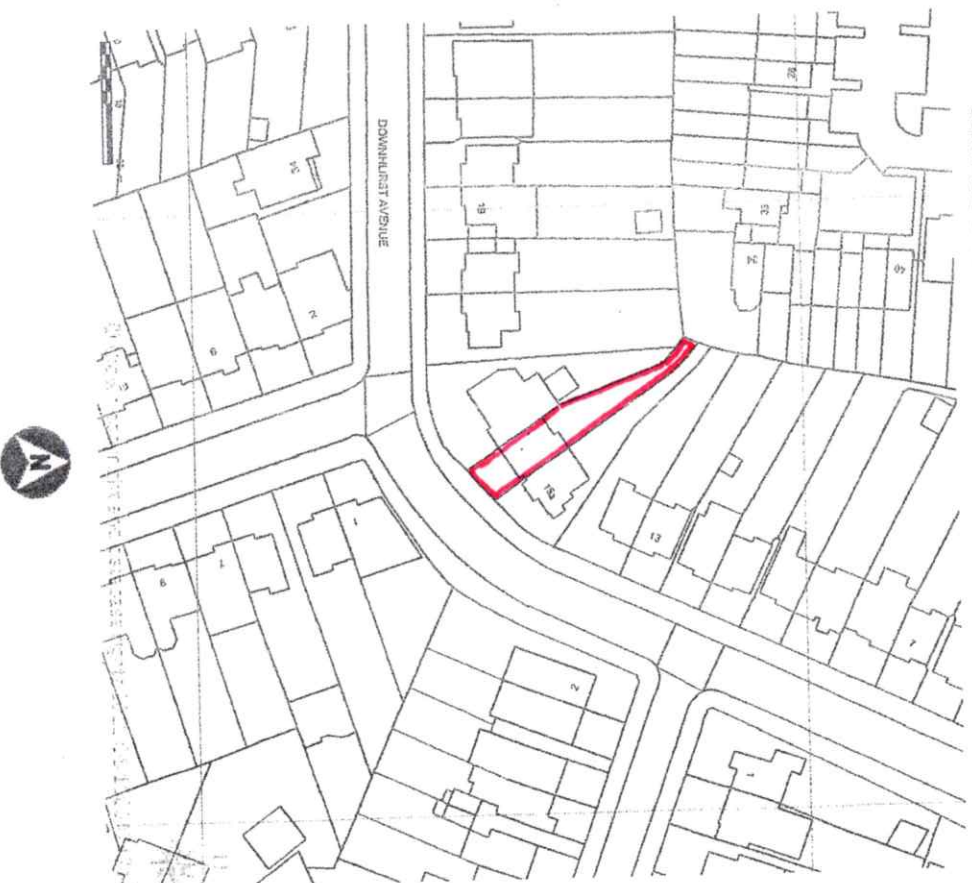

SITE LOCATION PLAN

AREA 2 HA

SCALE: 1:1250 on A4

CENTRE COORDINATES: 520740 , 192055

Supplied by Streetwise Maps Ltd  
[www.streetwise.net](http://www.streetwise.net)  
Licence No: 100047474  
10:01:27 16/03/2021