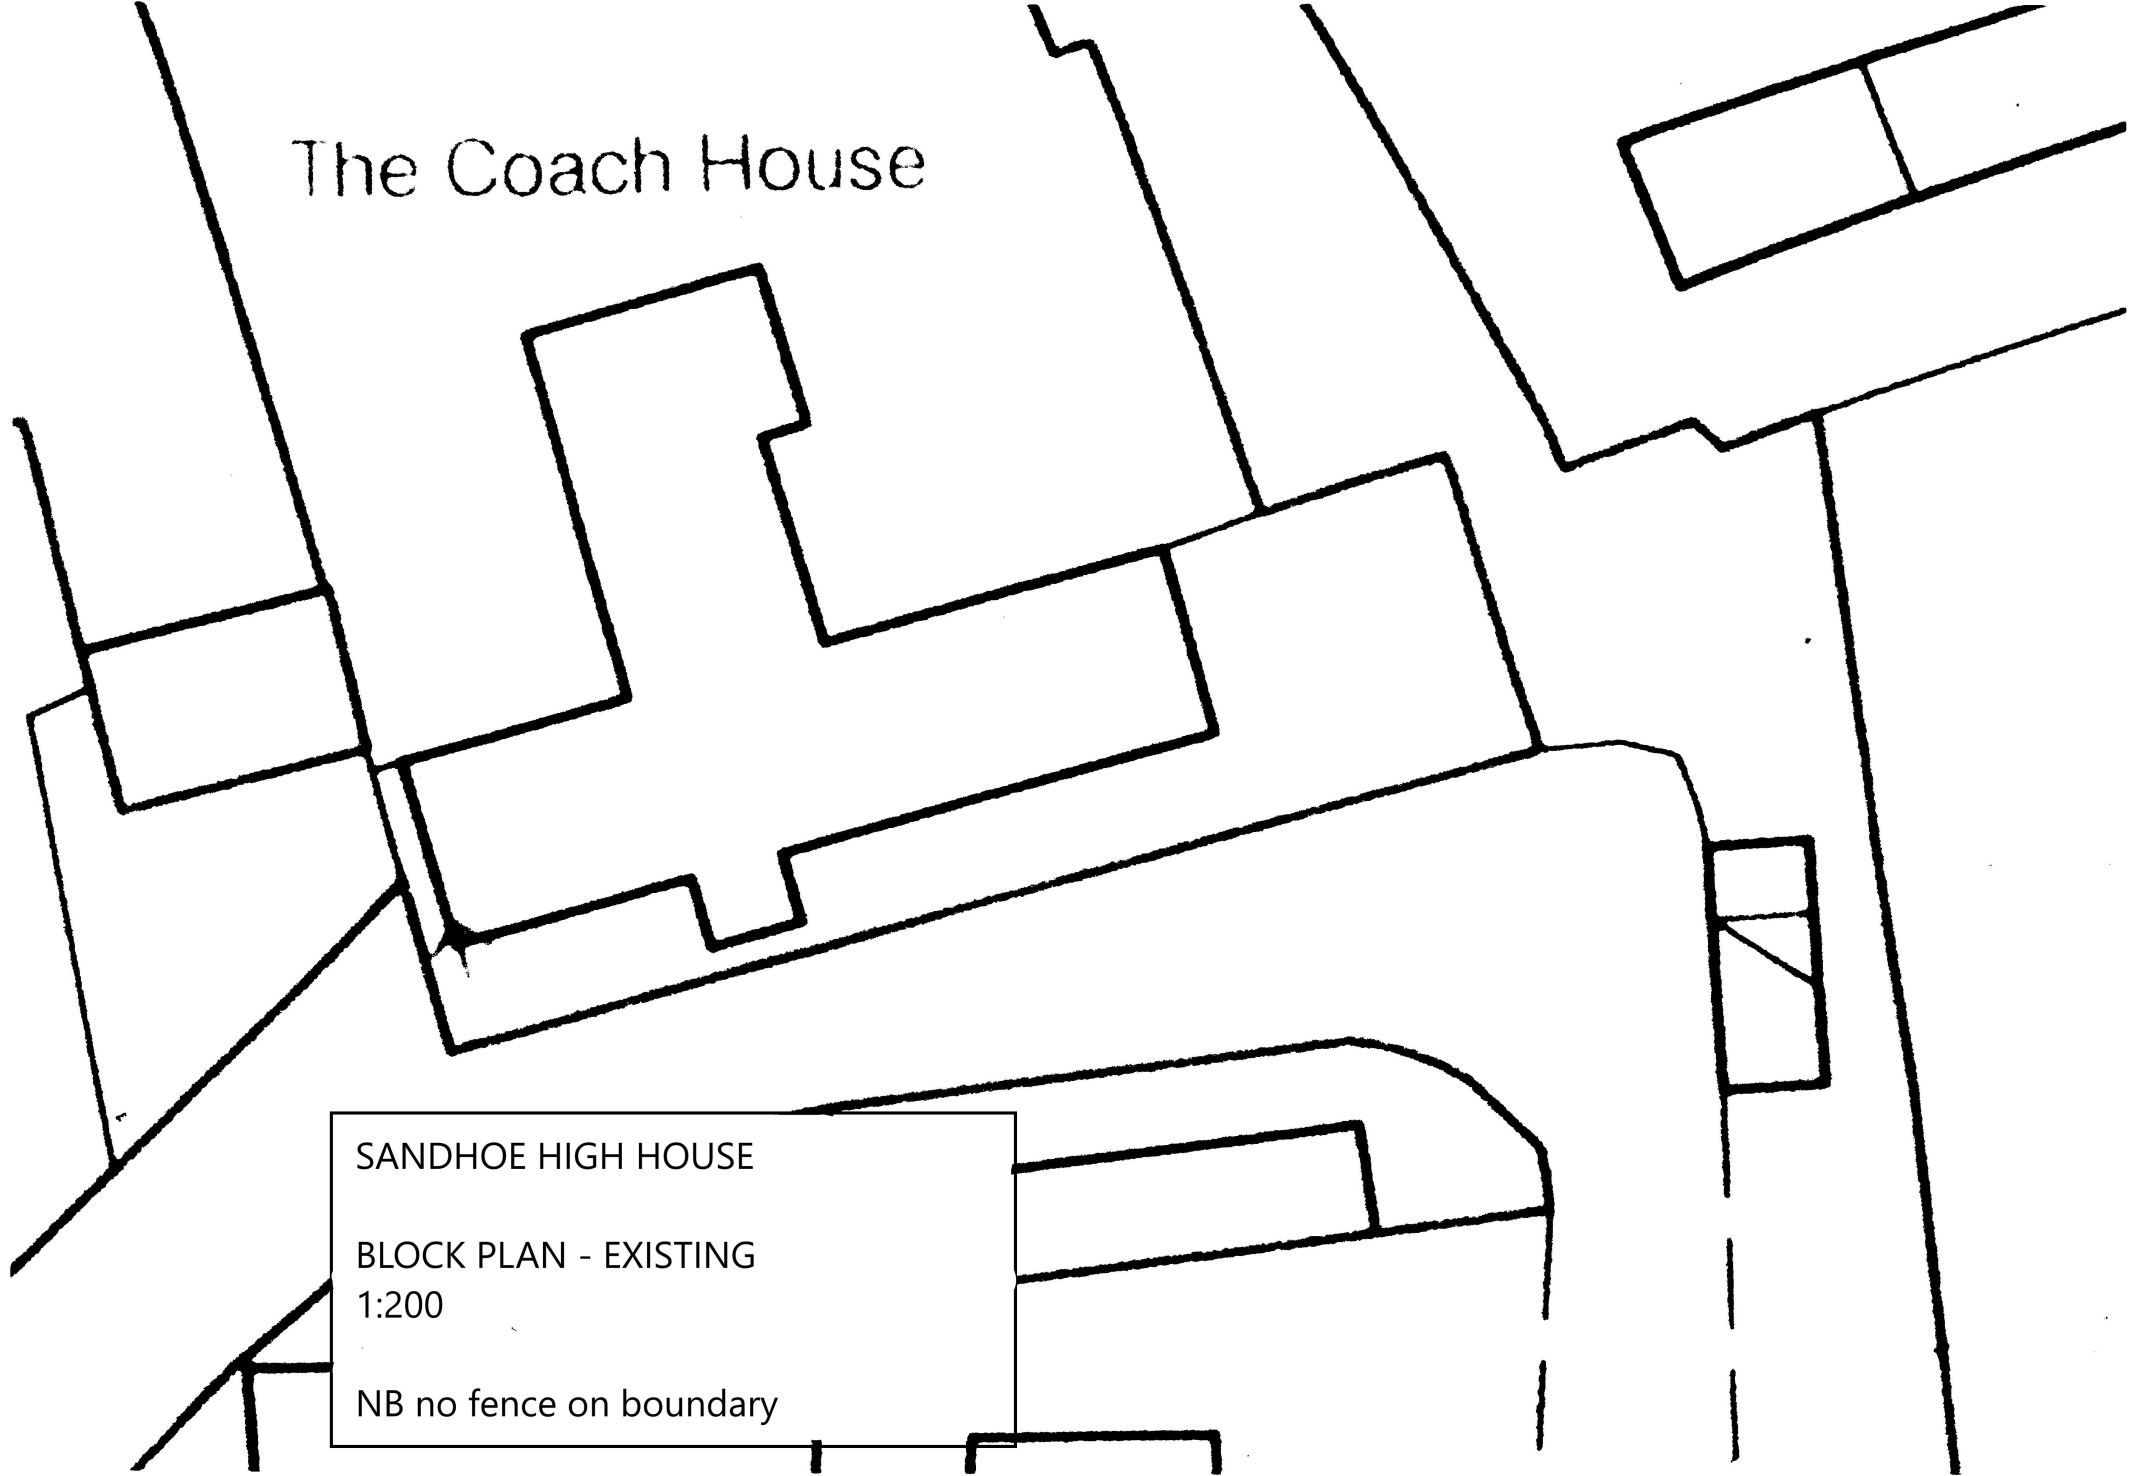

The Coach House

SANDHOE HIGH HOUSE
BLOCK PLAN - EXISTING
1:200
NB no fence on boundary