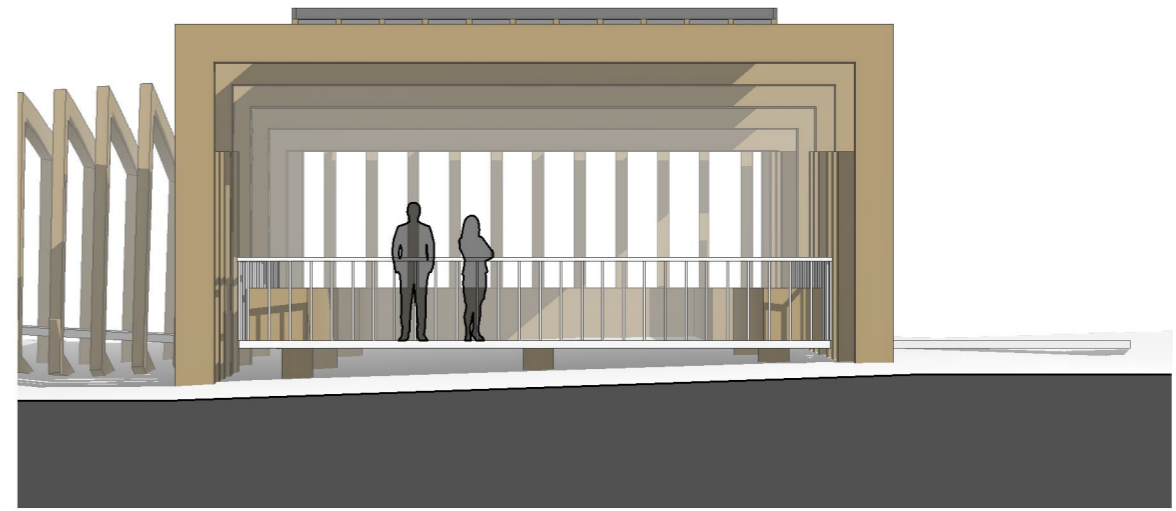

East Elevation

North Elevation

South Elevation

West Elevation

ground levels approximated

A: 18-12-2020 flower court reduced in size

BENCHMARK
ARCHITECTS

Project Title: East Cambridge DC Crematorium
Drawing Title: Flower Court Elevations
Client: East Cambridge DC
Date: 11/20/20
Scale @ A3

Project No: 19052
Drawing No: 03-05-005
Revision: A