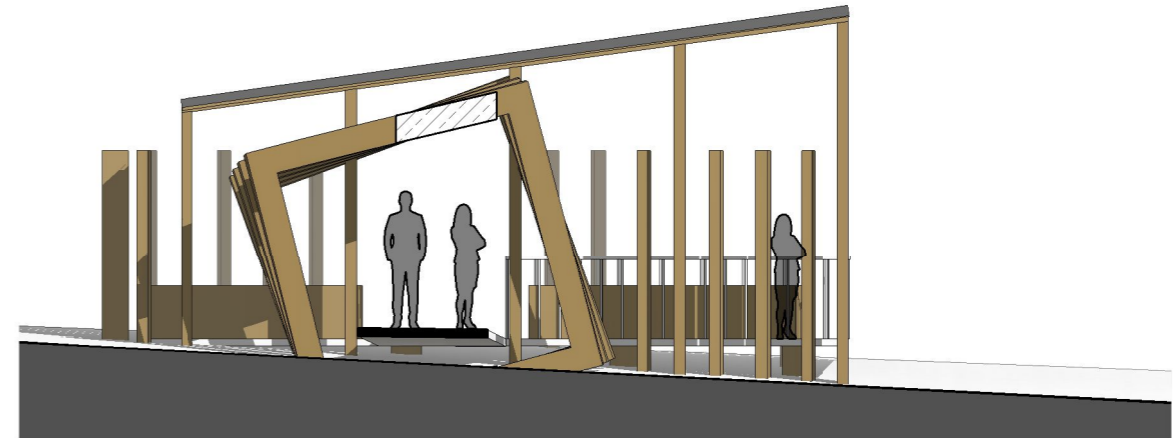

East Elevation

North Elevation

South Elevation

West Elevation

ground levels approximated

A: 18-12-2020 flower court reduced in size

BENCHMARK
ARCHITECTS

Project Title: East Cambridge DC Crematorium
Drawing Title: Flower Court Elevations
Client: East Cambridge DC
Date: 11/20/20
Scale @ A3

Project No: 19052
Drawing No: 03-05-005
Revision: A