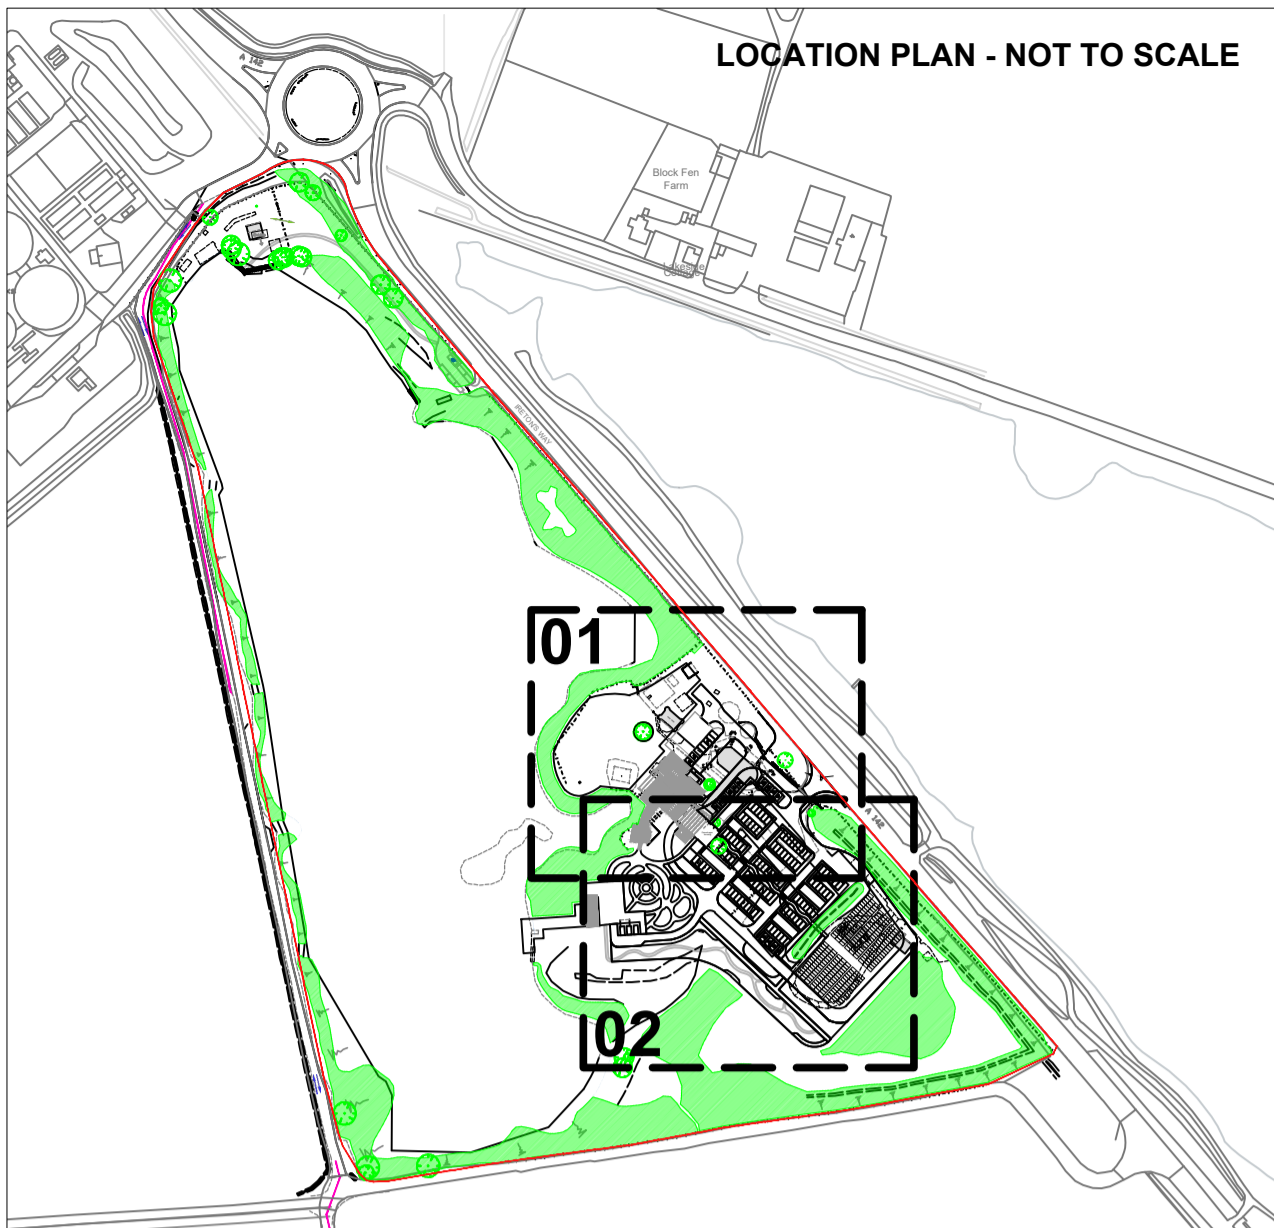

LOCATION PLAN - NOT TO SCALE

LEGEND

- Application boundary
- Existing trees to be retained
- Existing vegetation group to be retained

- Proposed standard and multi stem trees
- Proposed pleached trees (hornbeam - Carpinus betulus)
- Proposed medium scale ornamental planting
- Proposed small scale ornamental planting
- Proposed Prairie style planting with topiary
- Transitional planting, natural style
- Naturalistic mixed planting
- Proposed turf

- Existing natural open mosaic to be retained
- Seeded wildflower meadow
- New open mosaic habitat

PROPOSED TREES

- Cloud Pruned Carpinus betulus
- Pyrus calleryana "Chanticleer"
- Sorbus aucuparia
- Populus nigra
- Betula pendula
- Carpinus betulus "Fastigiata"
- Acer campestre

Rev	Date	Description	By
CLIENT			
East Cambridgeshire District Council			
PROJECT			
Former Mepal Outdoor Centre, Chatteris road, Mepal, Ely, Cambridgeshire, CB6 2AZ			
TITLE			
Soft landscape themes plan 1 of 2			
C D S	Cemeteries & Crematoria		
	Parks & Leisure		
	Environmental Solutions		
The CDS Group Building 51, Wrest Park Silsoe, Bedfordshire MK45 4HS		+44 (0)1525 864387 www.thecdsgroup.co.uk	
Drawn by: JM	Approved by: AJ	Drawing Status: ISSUED	
Scale 1:250 @ A1 Sheet 1 of 1		Date: DECEMBER 2020	
Drawing : D200004-CDS-EN-ZZ-DR-L-009			