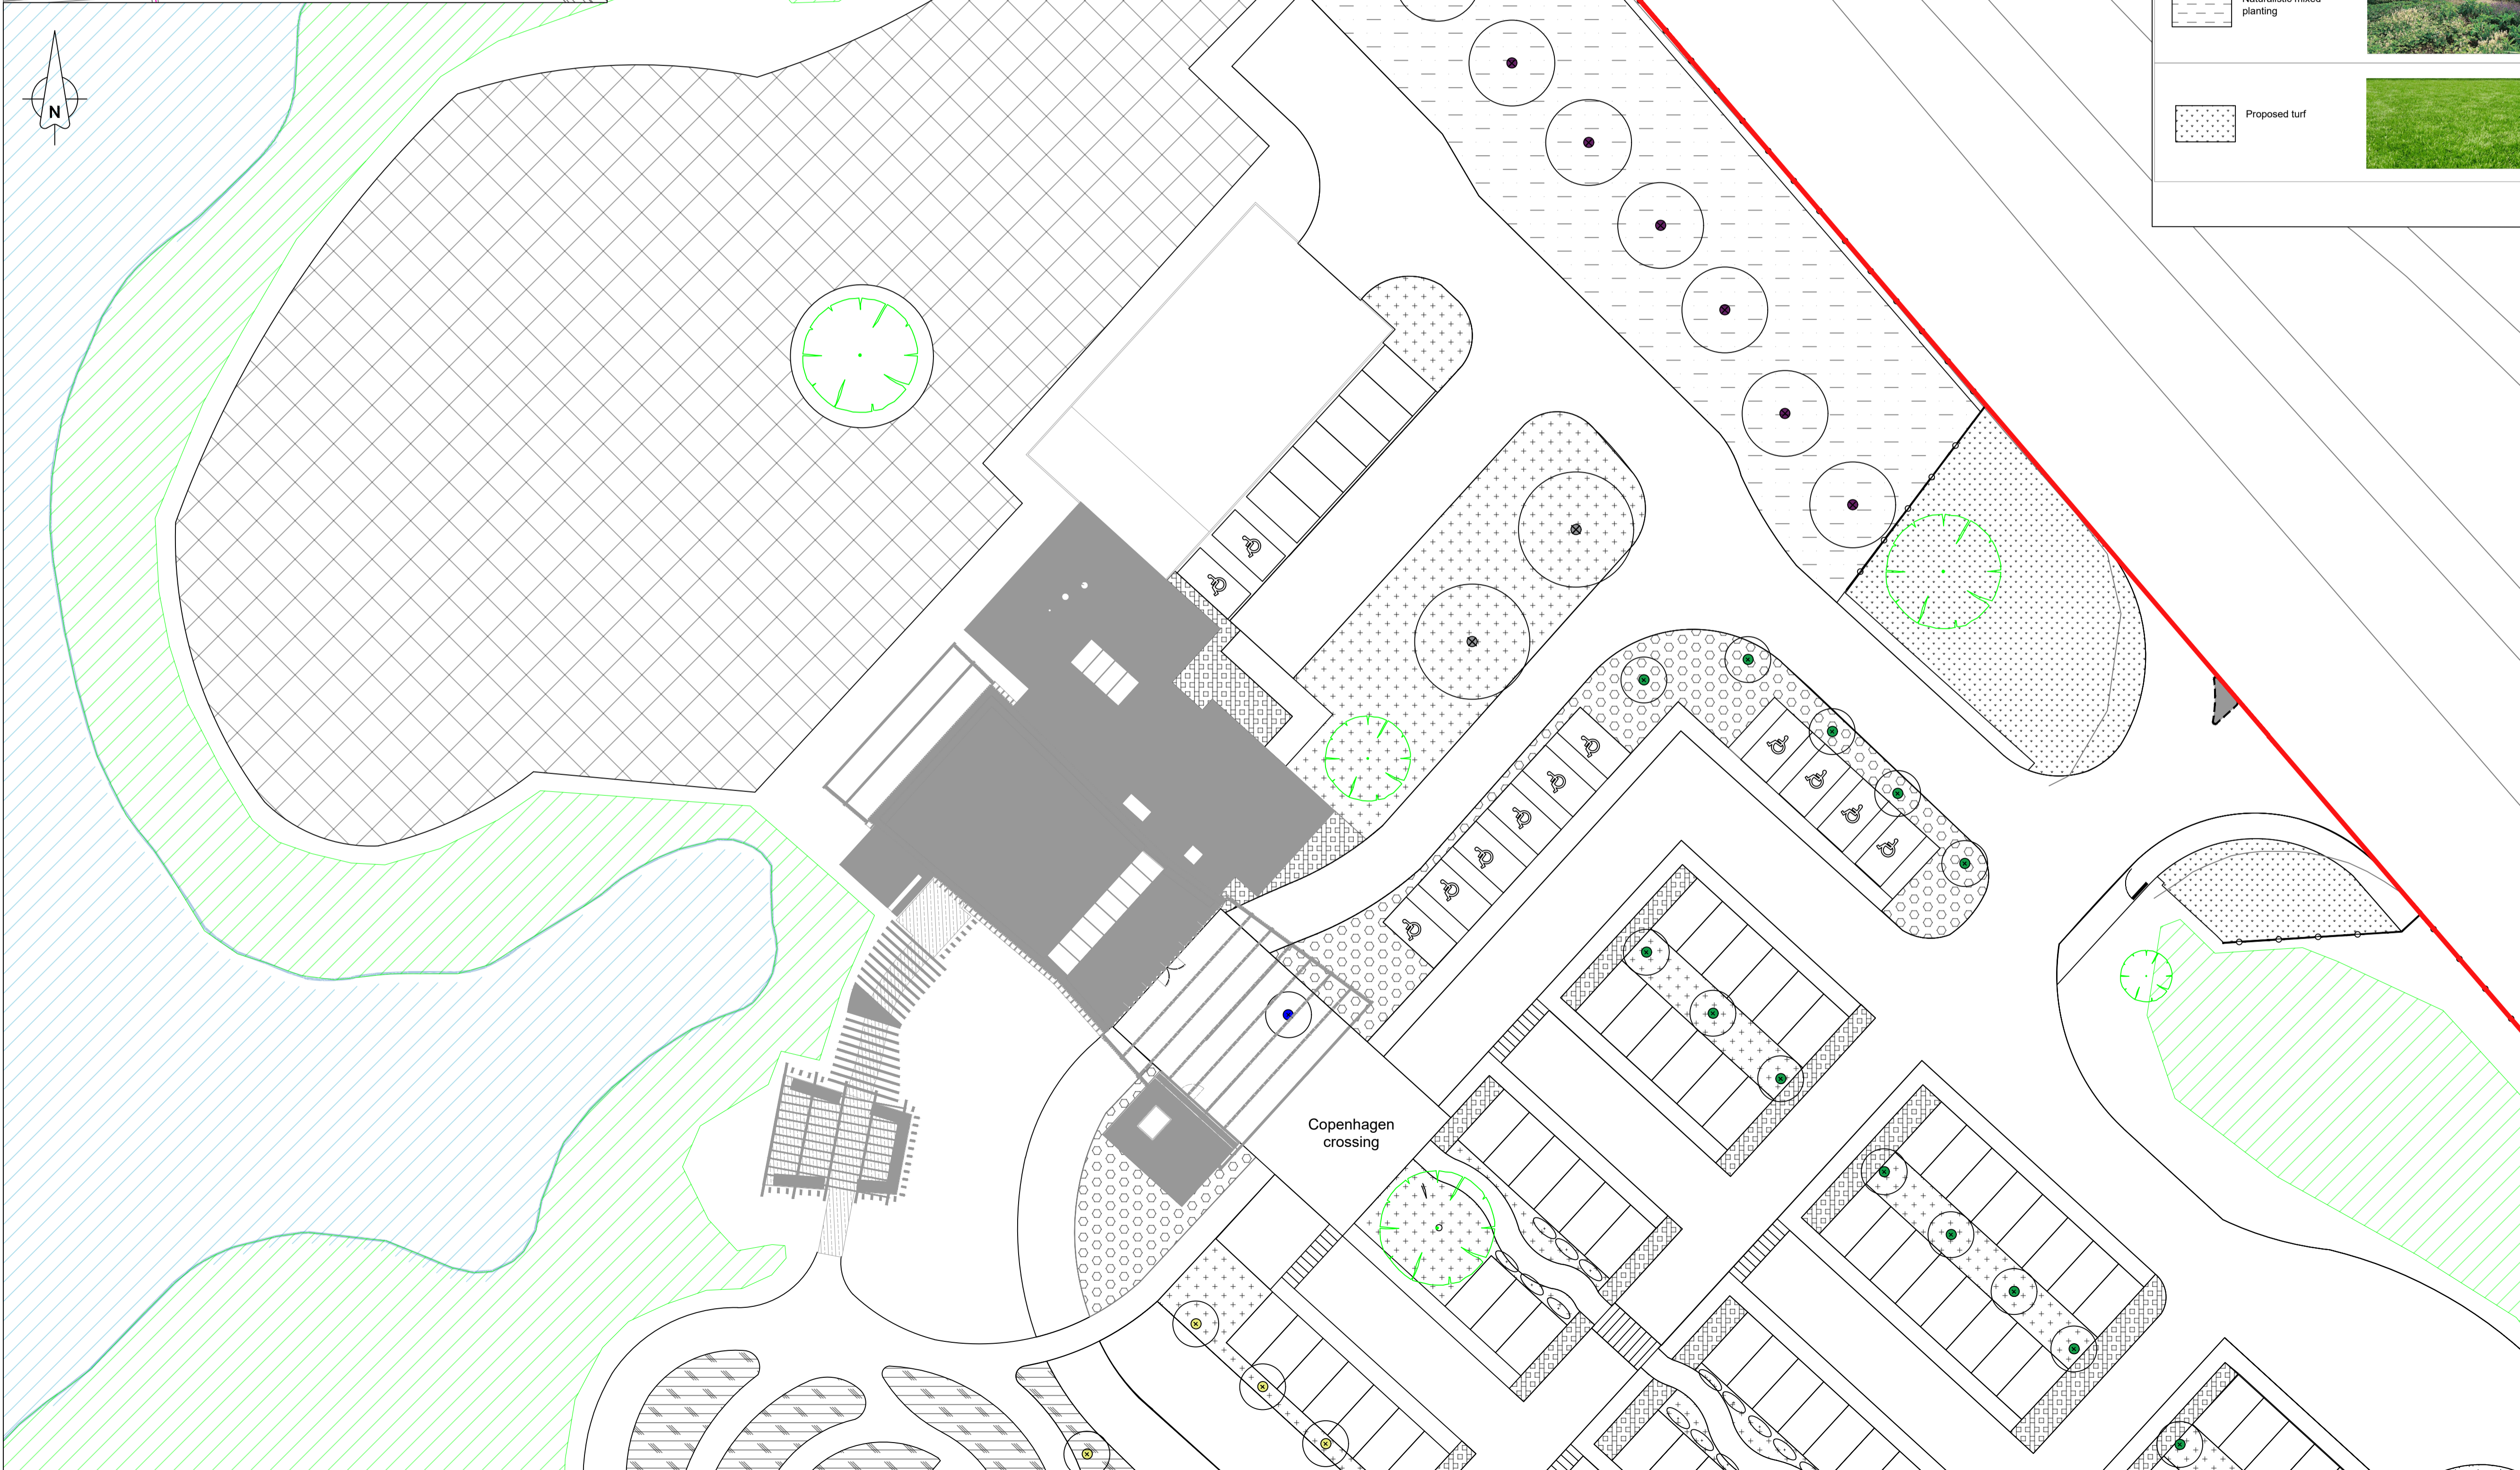

LOCATION PLAN - NOT TO SCALE

LEGEND

- Application boundary
- Existing trees to be retained
- Existing vegetation group to be retained

- Proposed standard and multi stem trees
- Proposed pleached trees (hornbeam - Carpinus betulus)
- Proposed medium scale ornamental planting
- Proposed small scale ornamental planting
- Proposed Prairie style planting with topiary
- Transitional planting, natural style
- Naturalistic mixed planting
- Proposed turf

- Existing natural open mosaic to be retained
- Seeded wildflower meadow
- New open mosaic habitat

PROPOSED TREES

- Cloud Pruned Carpinus betulus
- Pyrus calleryana "Chanticleer"
- Sorbus aucuparia
- Populus nigra
- Betula pendula
- Carpinus betulus "Fastigiata"
- Acer campestre

Rev	Date	Description	By
CLIENT			
East Cambridgeshire District Council			
PROJECT			
Former Mepal Outdoor Centre, Chatteris road, Mepal, Ely, Cambridgeshire, CB6 2AZ			
TITLE			
Soft landscape themes plan 1 of 2			
C D S	Cemeteries & Crematoria		
	Parks & Leisure		
	Environmental Solutions		
The CDS Group Building 51, Wrest Park Silsoe, Bedfordshire MK45 4HS		+44 (0)1525 864387 www.thecdsgroup.co.uk	
Drawn by: JM	Approved by: AJ	Drawing Status: ISSUED	
Scale 1:250 @ A1 Sheet 1 of 1		Date: DECEMBER 2020	
Drawing : D200004-CDS-EN-ZZ-DR-L-009			