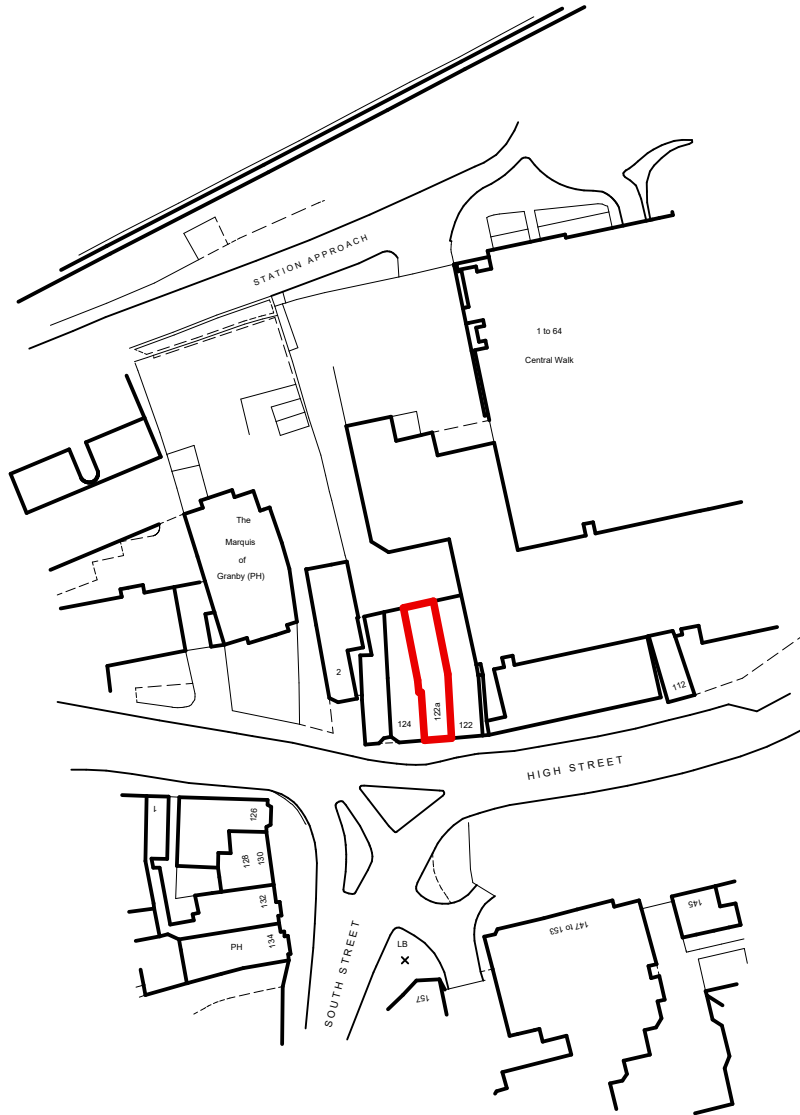

Location Plan

Ordnance Survey (c) Crown Copyright 2021. All rights reserved. Licence number 100022432

Reels Casino Slots Ltd
122a High Street Epsom KT19 8BJ
LOCATION PLAN
L-REE-021-02

ISO A4 sheet @ Scale 1:1250

Date: 02-02-2021

Drawn by: PAW

Checked by:

Revision

1