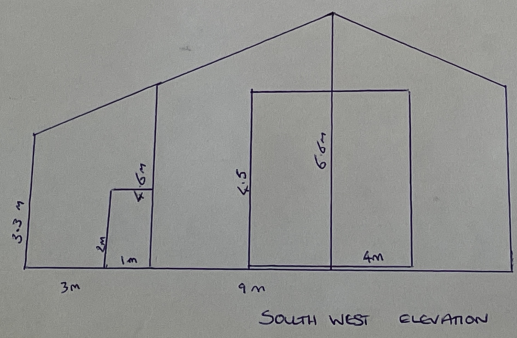

GABLE END.

SCALE 1cm - 1mETER