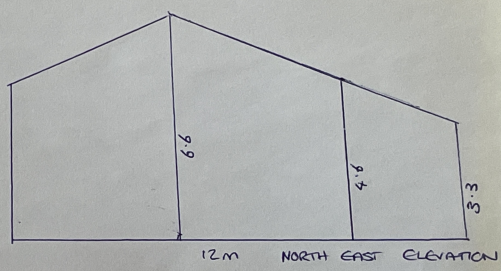

GABLE END.

SCALE 1cm - 1mETER