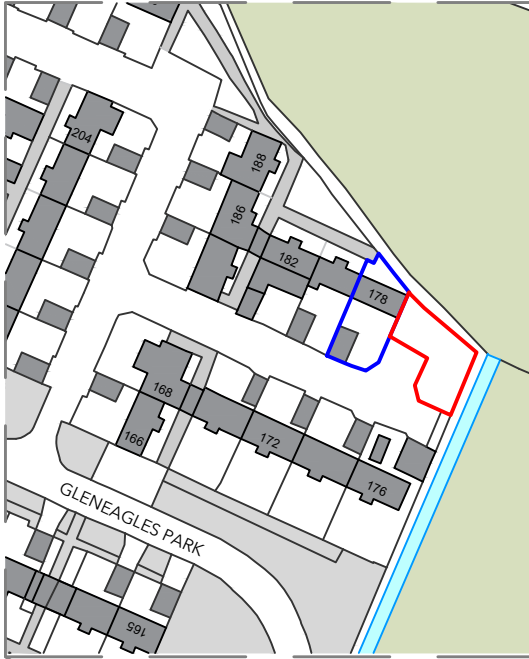

LOCATION PLAN - 1:1250@A4

SCALE BAR - 1:1250 (M)

GOOGLE EARTH PLAN - NOT TO SCALE - SHOWING CONTEXT AND 2+ ROADS

Client	MR & MRS BERRIDGE
Project	178 GLENEAGLES PARK, HULL HU8 9JU
Title	LOCATION PLAN
Scale	1:1250@A4
Date	AUGUST 2021
Drg No	101