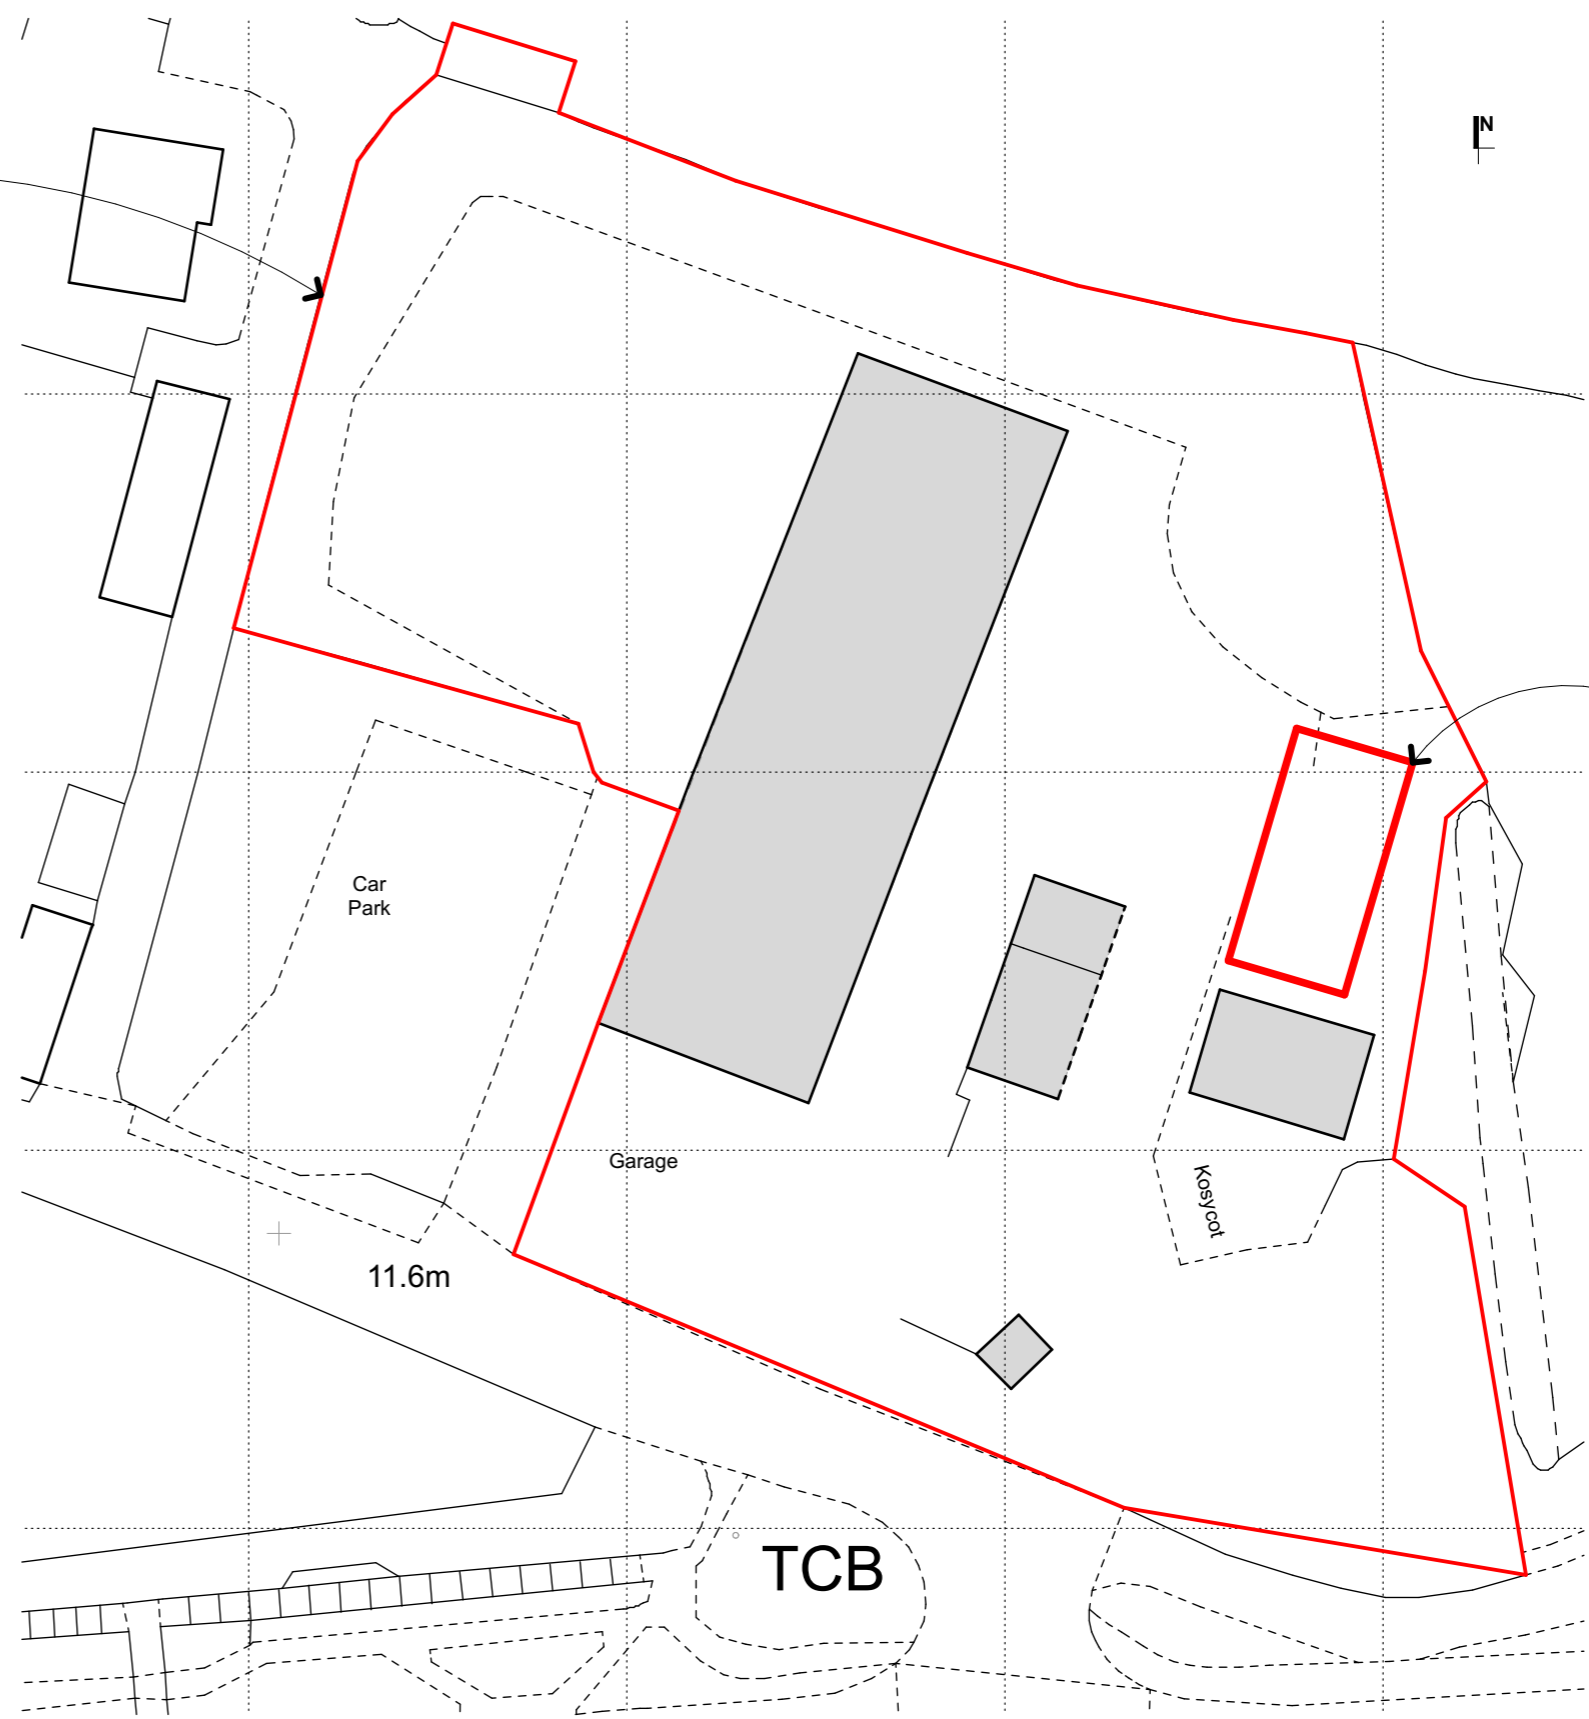

Site Location Plan @ 1:1250

© Crown copyright 2021 Ordnance Survey 100053143  
 Cadastral data is subject to Crown copyright and is reproduced with permission of HM Land Registry.

The Site

Block Plan @ 1:500

**Site Location and Block Plans**

Project: Rydon Car Sales, EX5 1BB  
 Drawing No: 157 PL 010 -  
 Scale: 1:500, 1:1250 @A3

Robinson Jary Architecture | Company No: 10165823 | www.robinsonjary.co.uk