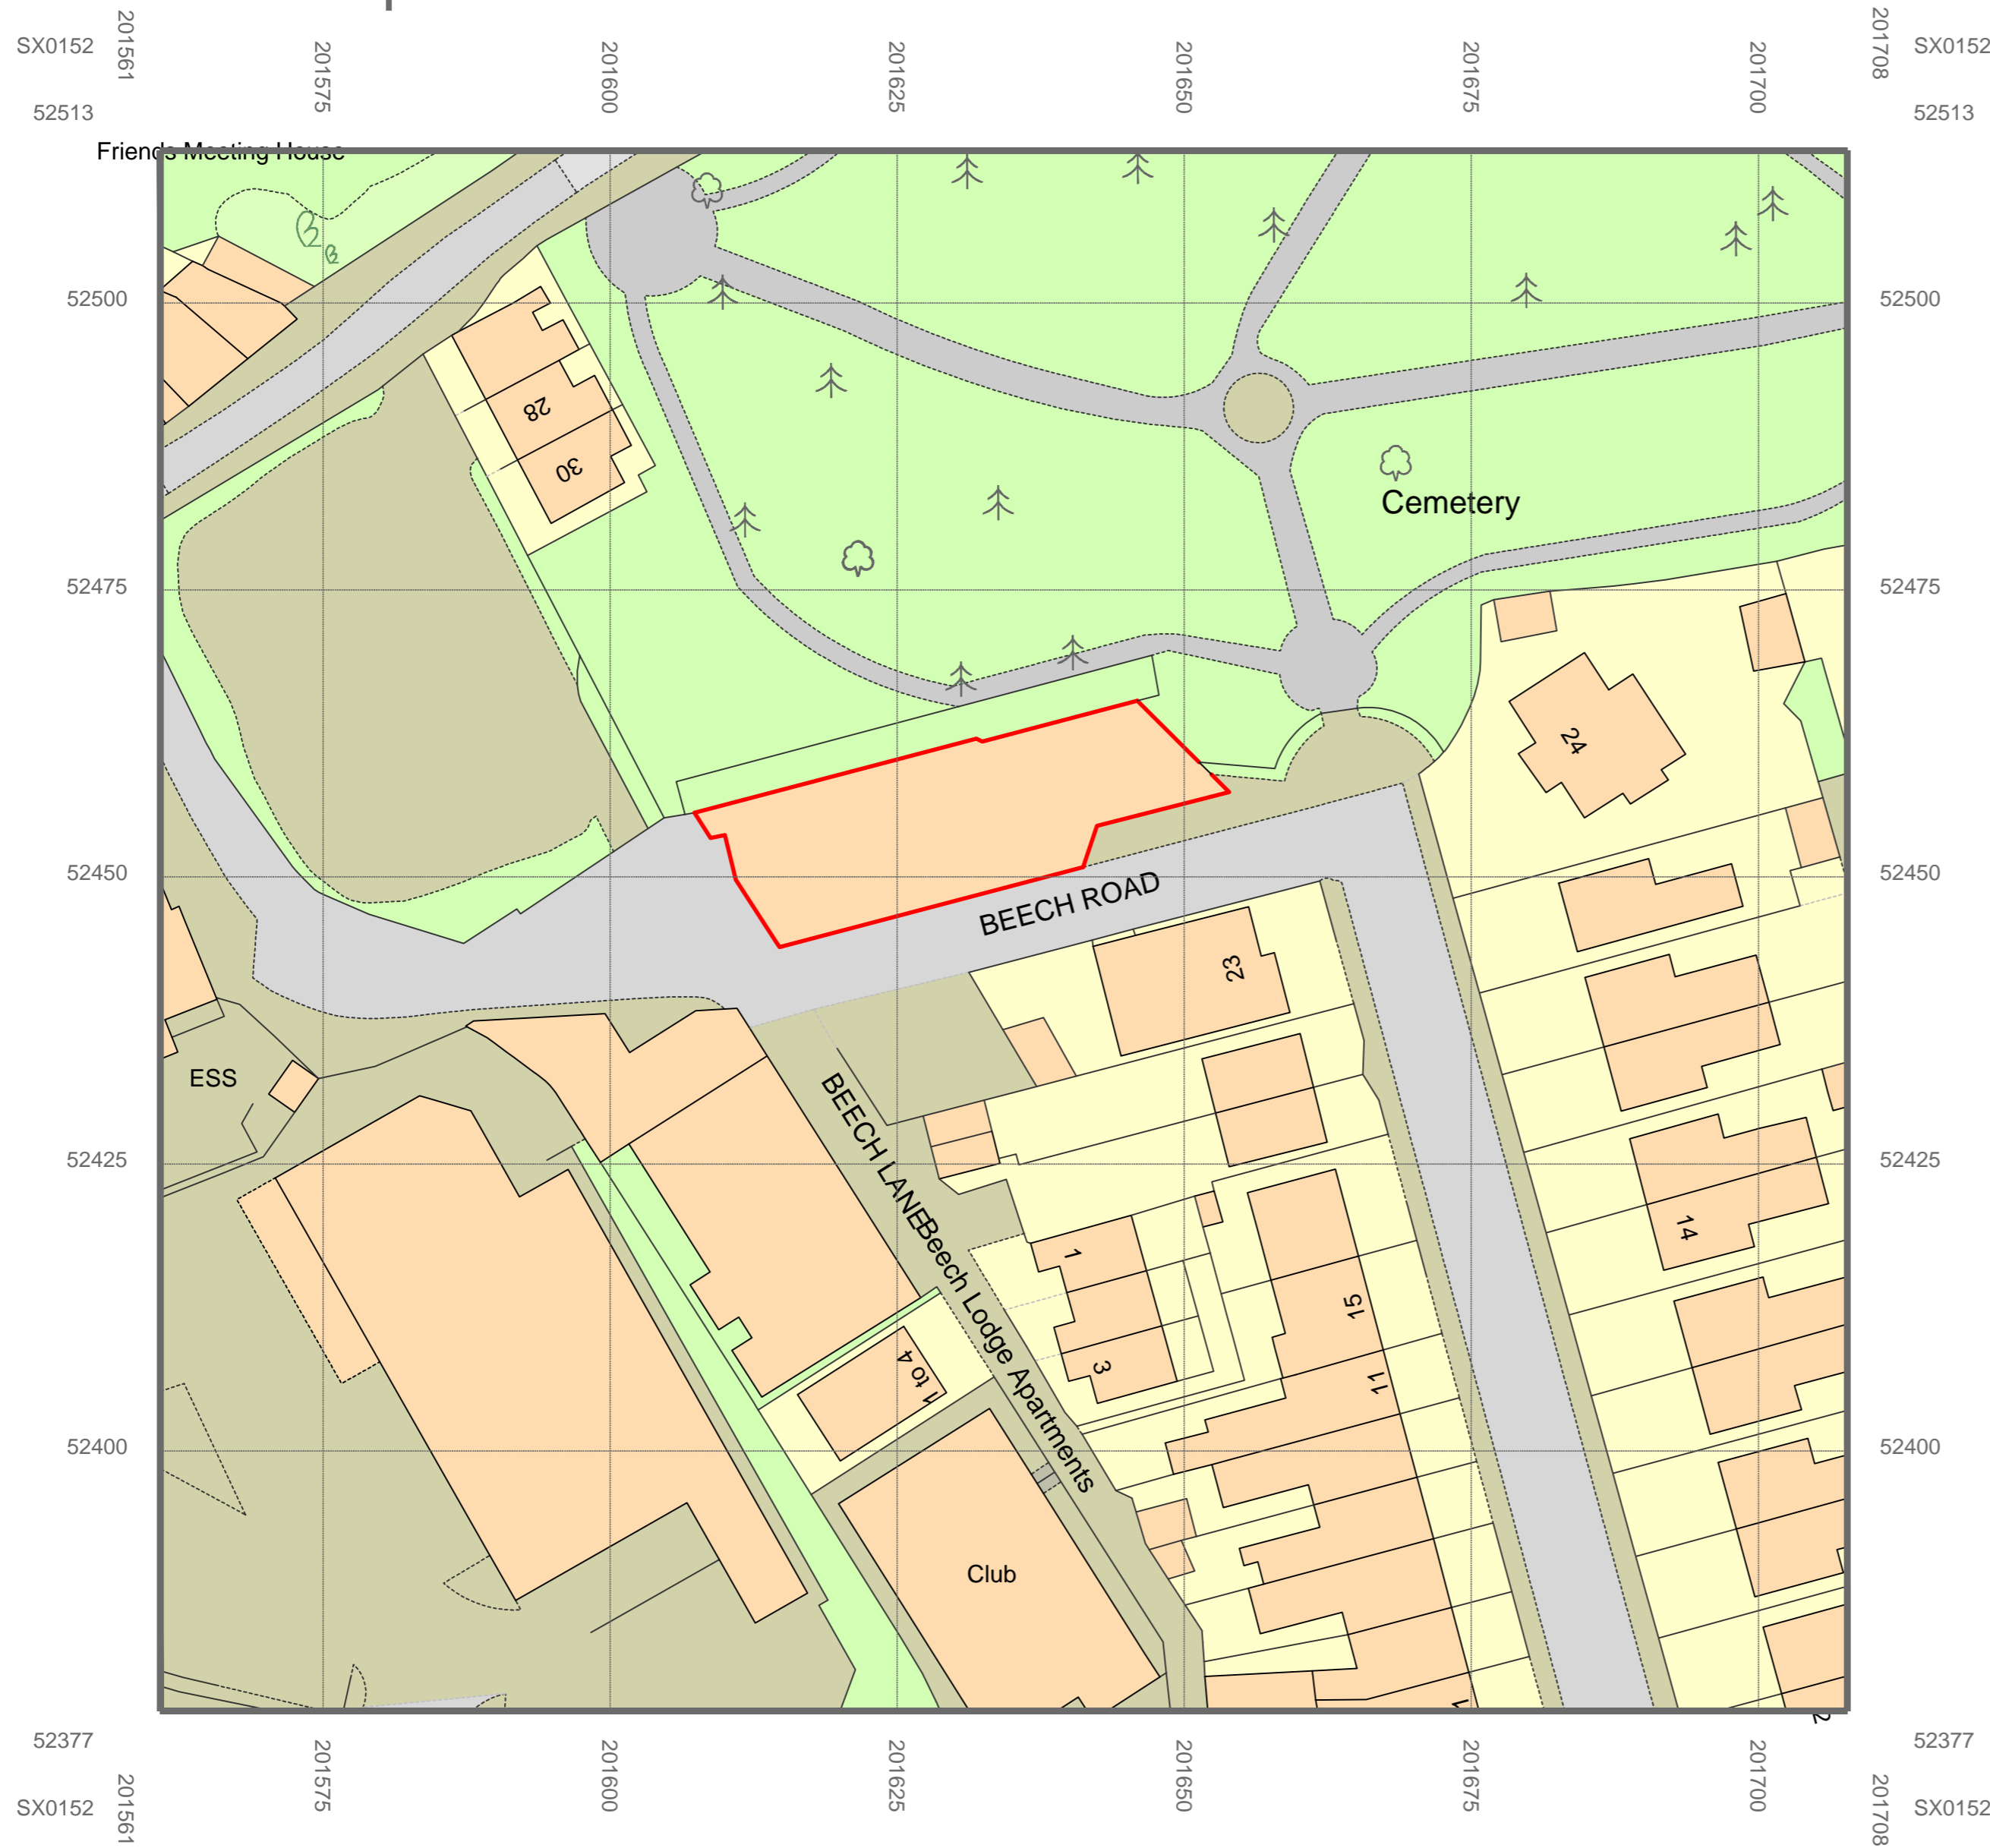

MapServe

This drawing is the copyright of **STEPHEN KNIGHTLEY PARTNERSHIP** and may not be copied without licence

This drawing is produced for the purposes of Town Planning and Building Regulation applications only. Dimensions not to be scaled from the drawing.

Drawing Title :
Site Plan

Scale : 1.500
Drawn :SK
Date : June 2021

Drawing No.

SK:2021:30:20:00