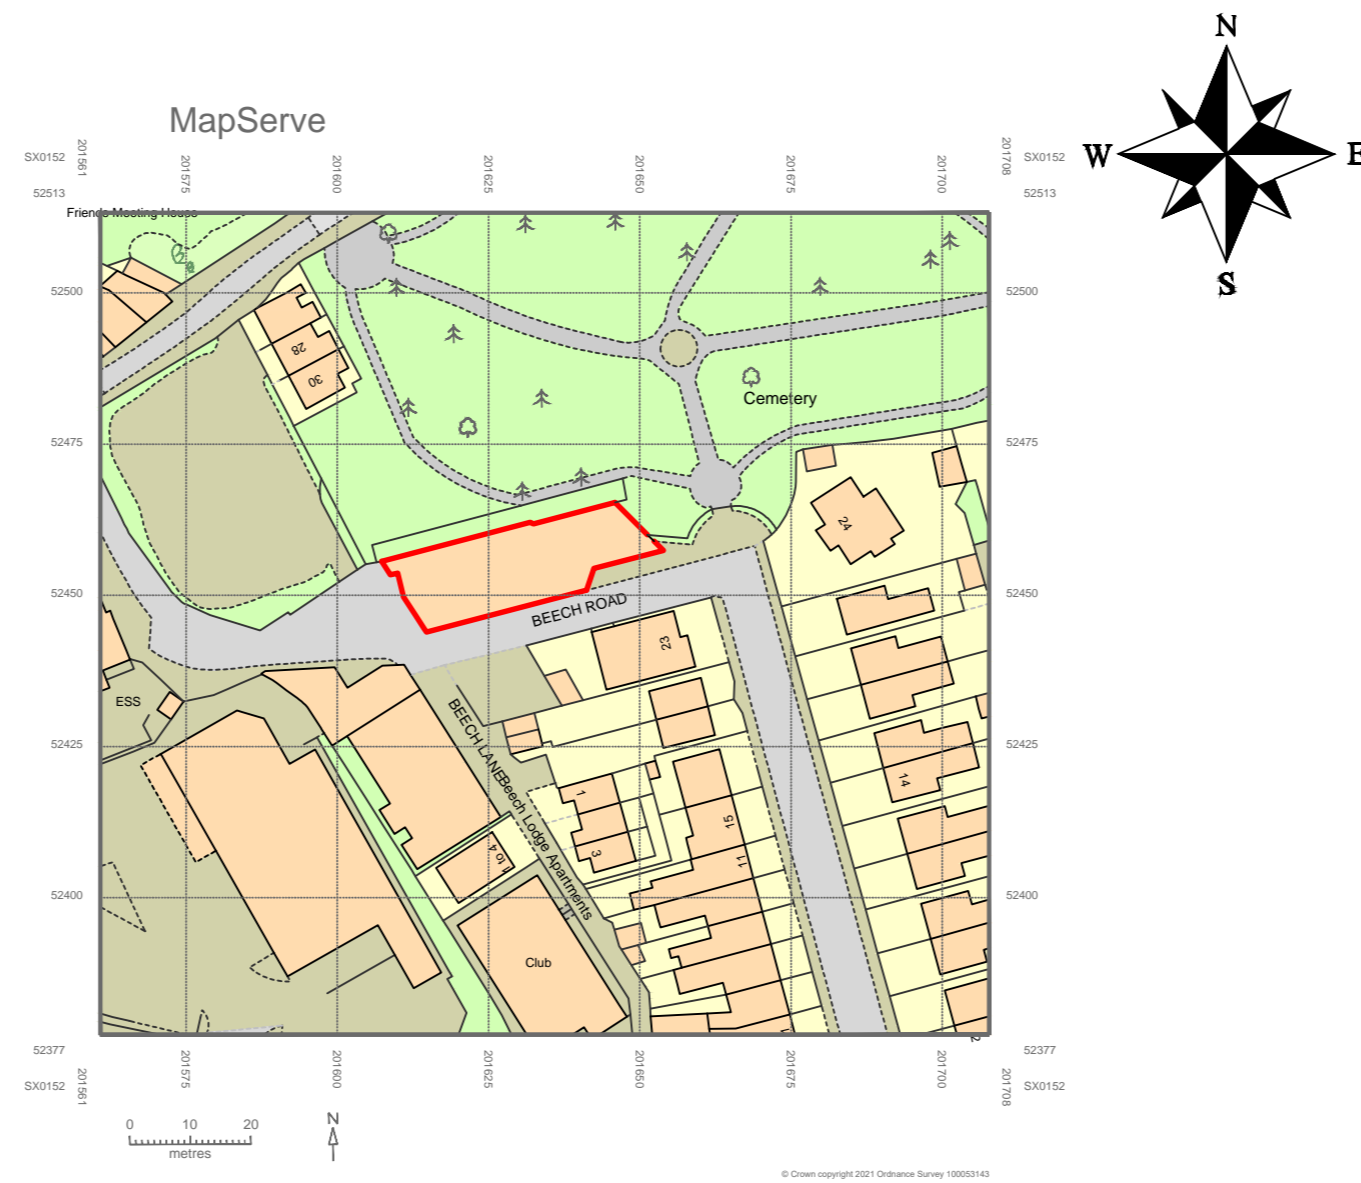

This drawing is the copyright of
STEPHEN KNIGHTLEY PARTNERSHIP
 and may not be copied without licence

This drawing is produced for the purposes
 of Town Planning and Building Regulation
 applications only. Dimensions not to be
 scaled from the drawing.

Revisions	date	description

**STEPHEN KNIGHTLEY PARTNERSHIP
 AWARD WINNING PRACTICE**

architectural design

Spring Gardens
 Bradfords Quay,
 Wadebridge Cornwall
 PL27 6DB

Wadebridge 813771

Proposals at :
 Electronic Diesel
 Injection Services
 Beech Road
 St Austell, Cornwall

Drawing Title :
 Location Plan

Scale : 1:1250
 Drawn :SK
 Date : June 2021

Drawing No.

SK:2021:30:19:00