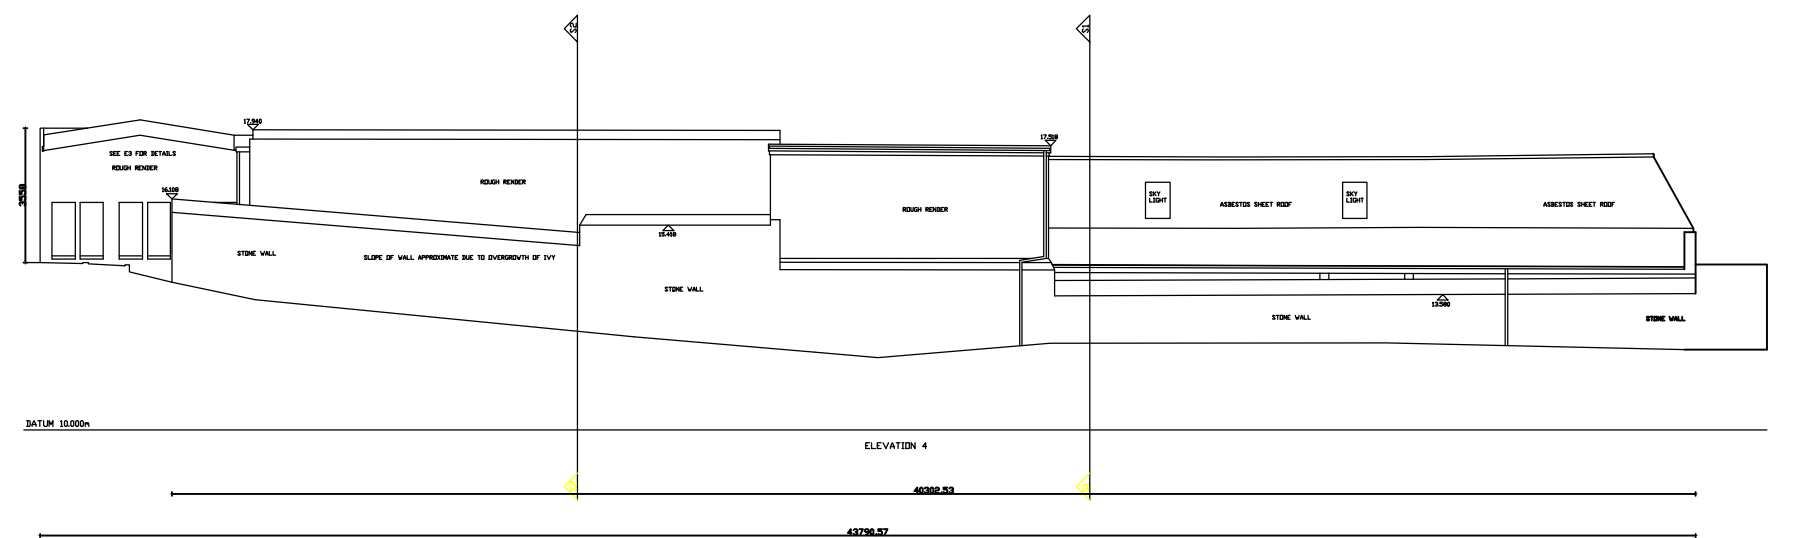

This drawing is the copyright of **STEPHEN KNIGHTLEY PARTNERSHIP** and may not be copied without licence

This drawing is produced for the purposes of Town Planning and Building Regulation applications only. Dimensions not to be scaled from the drawing.

Revisions	date	description

STEPHEN KNIGHTLEY ASSOCIATES
architectural design
Spring Gardens
Bradfords Quay,
Wadebridge Cornwall
PL27 6DB
Wadebridge 813771

Proposals at :
Electronic Diesel
Injection Services
Beech Road
St Austell, Cornwall

Drawing Title :
Existing Elevations

Scale : 1.100
Drawn :SK
Date : June 2021

Drawing No.

SK:2021:30:17:00