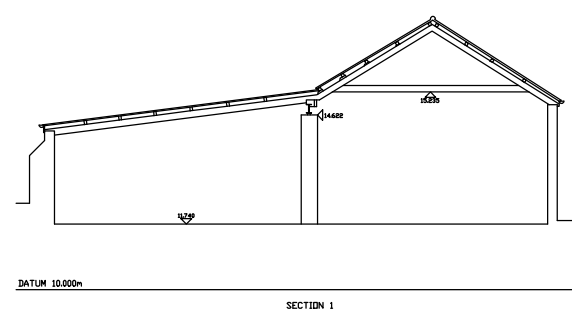

This drawing is the copyright of **STEPHEN KNIGHTLEY PARTNERSHIP** and may not be copied without licence

This drawing is produced for the purposes of Town Planning and Building Regulation applications only. Dimensions not to be scaled from the drawing.

Drawing Title :  
 Existing Elevations

Scale : 1.100  
 Drawn :SK  
 Date : June 2021

Drawing No.

SK:2021:30:17:00