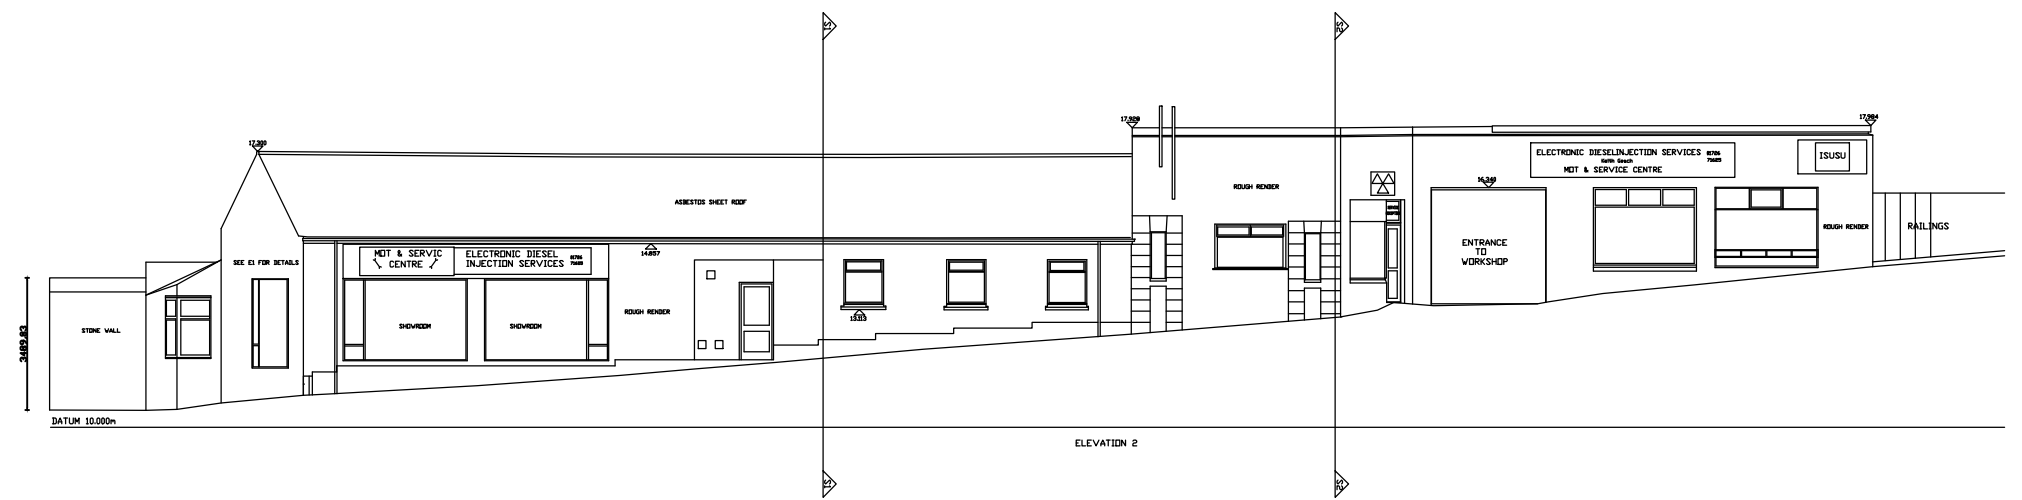

Revisions	date	description

**STEPHEN KNIGHTLEY ASSOCIATES**  
**architectural design**  
 Spring Gardens  
 Bradfords Quay,  
 Wadebridge Cornwall  
 PL27 6DB  
 Wadebridge 813771

Proposals at :  
 Electronic Diesel  
 Injection Services  
 Beech Road  
 St Austell, Cornwall

Drawing Title :  
 Existing Elevations

Scale : 1.100  
 Drawn :SK  
 Date : June 2021

Drawing No.

SK:2021:30:17:00