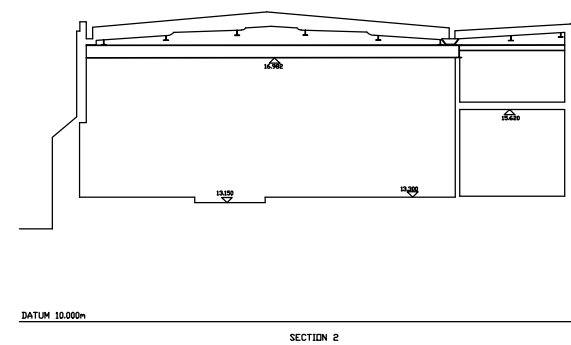

This drawing is the copyright of **STEPHEN KNIGHTLEY PARTNERSHIP** and may not be copied without licence

This drawing is produced for the purposes of Town Planning and Building Regulation applications only. Dimensions not to be scaled from the drawing.

Drawing Title :  
 Existing Elevations

Scale : 1.100  
 Drawn :SK  
 Date : June 2021

Drawing No.

SK:2021:30:17:00