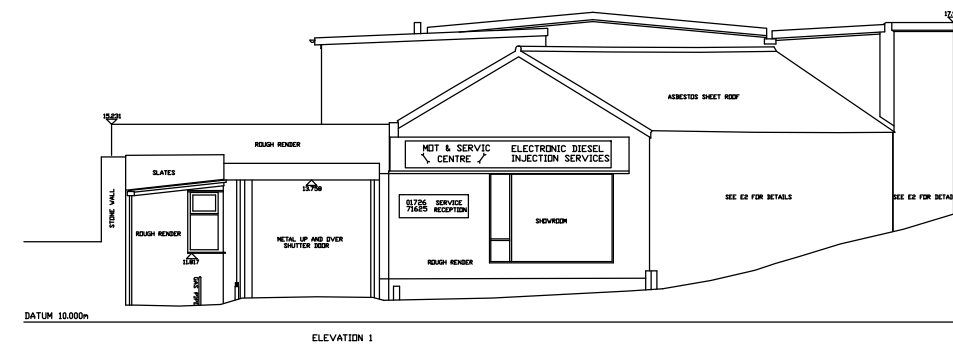

This drawing is the copyright of **STEPHEN KNIGHTLEY PARTNERSHIP** and may not be copied without licence

This drawing is produced for the purposes of Town Planning and Building Regulation applications only. Dimensions not to be scaled from the drawing.

Drawing Title :  
 Existing Elevations

Scale : 1.100  
 Drawn :SK  
 Date : June 2021

Drawing No.

SK:2021:30:17:00